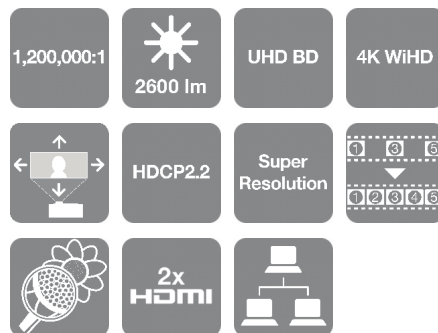

## DATASHEET / BROCHURE

Have cinematic adventures at home with this 4K PRO-UHD<sup>1</sup>, HDR-capable, projector with 4K WiHD transmitter, motorised optics and 3LCD technology.

Movie lovers can spend more time enjoying amazing visuals, and less time worrying about cables thanks to this 4K PRO-UHD<sup>1</sup> projector's 4K WiHD transmitter. It packs in plenty of features to ensure a great display with a high 1,200,000:1 dynamic contrast ratio, 4K-enhancement technology, 3LCD technology, Full HD, UHD BD and HDR support. And with motorised optics, the set up is quick, precise and easy.

### Wireless viewing

Easily stream high-quality 4K content to EH-TW9400W from your smartphone, games console, Blu-ray player and more. Simply connect via HDMI to the 4K WiHD transmitter.

### Enjoy the ultimate picture quality

Heighten your home cinematic experience with this powerful 4K PRO-UHD<sup>1</sup> projector. 3LCD technology lets you avoid the 'rainbow effect' and enjoy vivid colours thanks to an equally high White and Colour Light Output of 2,600 lumens. HDR support reveals extra detail and depth, giving you natural yet richer colours. The ultra-wide colour gamut increases the range of lifelike colours. What's more, see incredibly defined detail in the shadows with the high contrast ratio of 1,200,000:1 delivering deep blacks. Even in the fastest action scenes frame interpolation and Detail Enhancement ensure motion pictures are sharp and smooth.

### Enhanced controls

It's easy to view films in the right aspect ratio by storing up to ten formats. The projector also provides professional ISF calibration tools