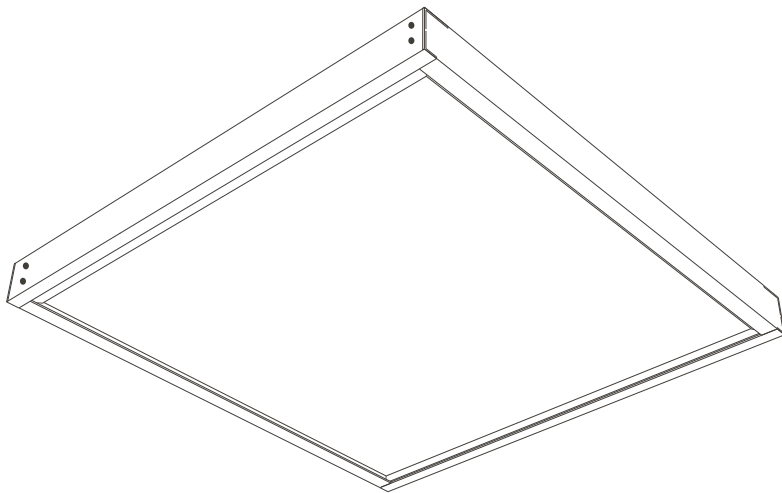

Surface mounted frame

RKPL-SM

User Manual

All the pictures are just for reference and we have the final explanation rights

Size

Panel size	Frame size
2 X 2 f t	24 X 24 X 2.9 inch
1 X 4 f t	12.2 X 48 X 2.9 inch
2 X 4 f t	24 X 48 X 2.9 inch

Installation

3. Demount one frame

4. Put the panel into the frame square.

5. Fix the last frame with screw A.

1. Assemble the four frames with Screw A to a whole square.

2. Fix the square frames to the ceiling with Screw B.