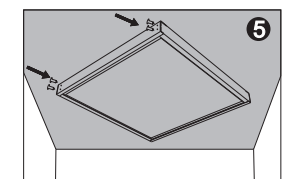

Surface mounted frame

RKPL-SM

User Manual

All the pictures are just for reference and we have the final explanation rights

Size

Panel size	Frame size
2 X 2 f t	24 X 24 X 2.9 inch
1 X 4 f t	12.2 X 48 X 2.9 inch
2 X 4 f t	24 X 48 X 2.9 inch

Installation

3. Demount one frame

4. Put the panel into the frame square.

5. Fix the last frame with screw A.

1. Assemble the four frames with Screw A to a whole square.

2. Fix the square frames to the ceiling with Screw B.