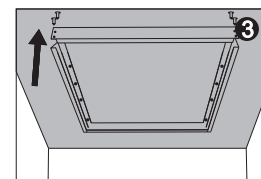

Surface mounted frame

RKPL-SM

User Manual

All the pictures are just for reference and we have the final explanation rights

Size

Panel size	Frame size
2 X 2 f t	24 X 24 X 2.9 inch
1 X 4 f t	12.2 X 48 X 2.9 inch
2 X 4 f t	24 X 48 X 2.9 inch

Installation

3. Demount one frame

4. Put the panel into the frame square.

5. Fix the last frame with screw A.

1. Assemble the four frames with Screw A to a whole square.

2. Fix the square frames to the ceiling with Screw B.