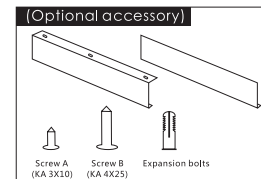

Surface mounted frame

RKPL-SM

User Manual

All the pictures are just for reference and we have the final explanation rights

Size

Panel size	Frame size
2 X 2 f t	24 X 24 X 2.9 inch
1 X 4 f t	12.2 X 48 X 2.9 inch
2 X 4 f t	24 X 48 X 2.9 inch

Installation

3. Demount one frame

4. Put the panel into the frame square.

5. Fix the last frame with screw A.

1. Assemble the four frames with Screw A to a whole square.

2. Fix the square frames to the ceiling with Screw B.