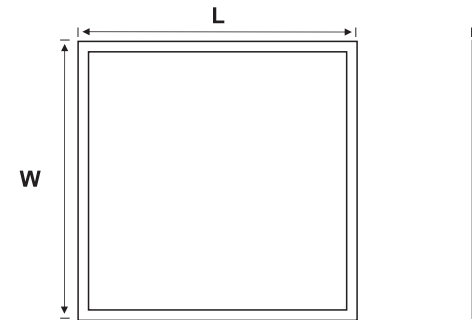

Surface mounted frame

RKPL-SM

User Manual

All the pictures are just for reference and we have the final explanation rights

Size

Panel size	Frame size
2 X 2 f t	24 X 24 X 2.9 inch
1 X 4 f t	12.2 X 48 X 2.9 inch
2 X 4 f t	24 X 48 X 2.9 inch

Installation

3. Demount one frame

4. Put the panel into the frame square.

5. Fix the last frame with screw A.

1. Assemble the four frames with Screw A to a whole square.

2. Fix the square frames to the ceiling with Screw B.