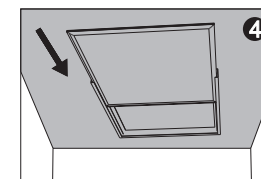

Surface mounted frame

RKPL-SM

User Manual

All the pictures are just for reference and we have the final explanation rights

Size

Panel size	Frame size
2 X 2 f t	24 X 24 X 2.9 inch
1 X 4 f t	12.2 X 48 X 2.9 inch
2 X 4 f t	24 X 48 X 2.9 inch

Installation

3. Demount one frame

4. Put the panel into the frame square.

5. Fix the last frame with screw A.

1. Assemble the four frames with Screw A to a whole square.

2. Fix the square frames to the ceiling with Screw B.