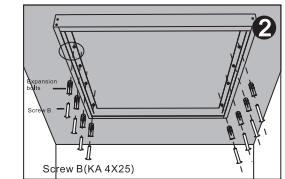

Surface mounted frame

RKPL-SM

User Manual

All the pictures are just for reference and we have the final explanation rights

Size

Panel size	Frame size
2 X 2 f t	24 X 24 X 2.9 inch
1 X 4 f t	12.2 X 48 X 2.9 inch
2 X 4 f t	24 X 48 X 2.9 inch

Installation

3. Demount one frame

4. Put the panel into the frame square.

5. Fix the last frame with screw A.

1. Assemble the four frames with Screw A to a whole square.

2. Fix the square frames to the ceiling with Screw B.