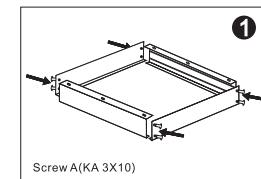

Installation

1. Assemble the four frames with Screw A to a whole square.