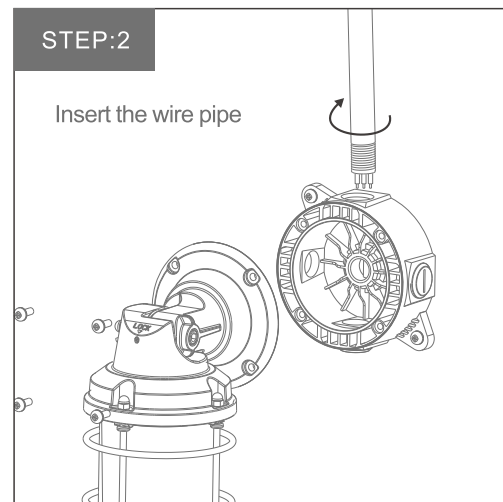

THE FIRST INSTALL METHOD