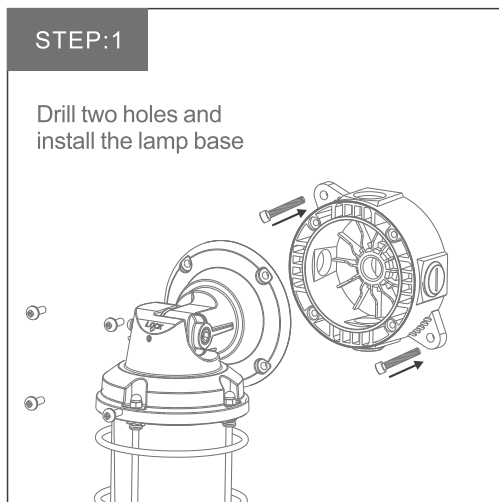

THE FIRST INSTALL METHOD