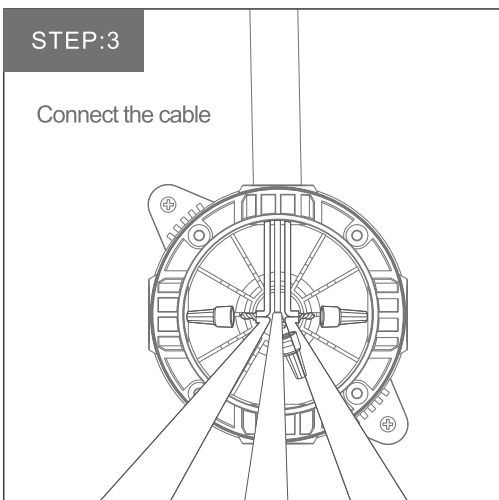

THE FIRST INSTALL METHOD