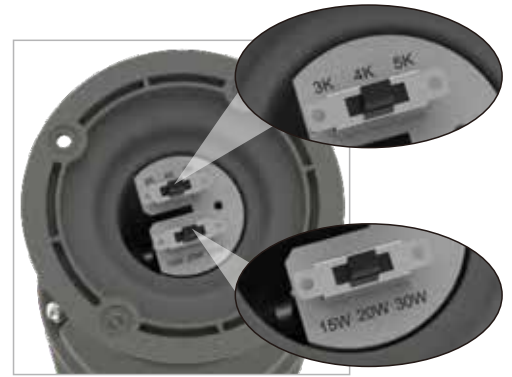

Vapor proof led light is with the design of steel cage, which makes the light more safer. With IP65, it can be applied to both dry and wet location. Metal wire pipe design use better protective wire rod, junction box, adopt traditional connection way with multi-direction for concatenation wire. The 90-180 adjustable angle enables it to fit for more applications, such as vertical installation and horizontal installation. This light fixture has advantages of wide lighting angles, high efficiency, no flickering, and long lifespan.

WARNING: This device can not be intended for use with emergency exits.

WARNING: Turn off the power before installation.

WARNING: The electrical rating of this product is 100-277V.

Installer must confirm that there is 100-277V at the fixture before installation.

CCT Selectable: 3000K/4000K/5000K  
Watt Selectable: 15W/20W/30W

What's in the box			
Screw: PM5*13	1 pc	Expansion screws	3 pcs
Screw: PA5*40	3 pcs	Bend Pipe	1 pc

# BASIC PARAMETERS:

Watt	Input	Light effect	Lamp Dimension (180° )	Lamp Dimension (90° )	Operating temperature
15W/20W/30W	100-277 Vac	95lm/w±5%	115x305mm	157x257mm	-20~45℃