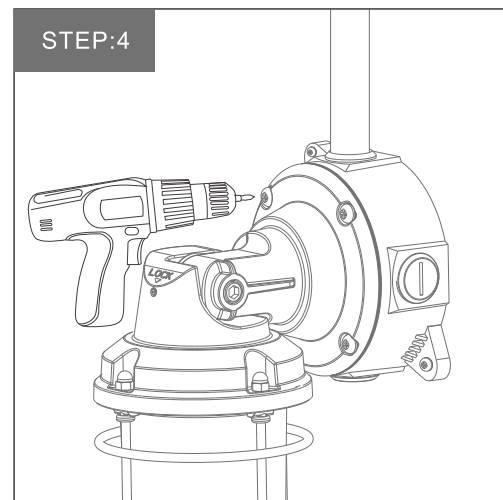

THE FIRST INSTALL METHOD