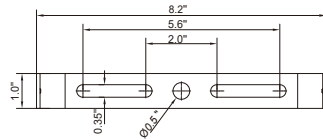

EQUIVALENTS

RDFL0208	Wattage	15W	27W	45W	60W	70W	90W	100W	135W	200W
	Equal	50W MH	100W MH	150W MH	200W MH	250W MH	300W MH	320W MH	400W MH	750W MH

ACCESSORIES

Photocell

USE: Photocell is field installed or pre-installed in factory by requesting

MOUNTING BRACKETS

Trunnion Mount
(15W/27W/45W/60W)

Optical Data

SYSTEM WATTS	VOLTAGE	DIST. TYPE	CRI	3000K		3500K		4000K		5000K	
				LUMENS	LPW	LUMENS	LPW	LUMENS	LPW	LUMENS	LPW
15W	120-277V	7Hx6V	70	1950lm	130lm/W	1950lm	130lm/W	2000lm	133lm/W	2000lm	133lm/W
27W	120-277V	7Hx6V	70	3600lm	133lm/W	3600lm	133lm/W	3700lm	137lm/W	3700lm	137lm/W
45W	120-277V	7Hx6V	70	6000lm	133lm/W	6000lm	133lm/W	6150lm	137lm/W	6150lm	137lm/W
60W	120-277V	7Hx6V	70	7400lm	123lm/W	7400lm	123lm/W	7800lm	130lm/W	7800lm	130lm/W
60W	347-480V	7Hx6V	70	7500lm	125lm/W	7500lm	125lm/W	7800lm	130lm/W	7800lm	130lm/W
70W	120-277V	7Hx6V	70	9200lm	131lm/W	9200lm	131lm/W	9400lm	134lm/W	9400lm	134lm/W
70W	347-480V	7Hx6V	70	9100lm	130lm/W	9100lm	130lm/W	9300lm	133lm/W	9300lm	133lm/W
90W	347-480V	7Hx6V	70	13000lm	144lm/W	13000lm	144lm/W	13400lm	149lm/W	13400lm	149lm/W
100W	120-277V	7Hx6V	70	13100lm	131lm/W	13100lm	131lm/W	13500lm	135lm/W	13500lm	135lm/W
135W	120-277V	7Hx6V	70	18000lm	133lm/W	18000lm	133lm/W	18500lm	137lm/W	18500lm	137lm/W
135W	347-480V	7Hx6V	70	18000lm	133lm/W	18000lm	133lm/W	18500lm	137lm/W	18500lm	137lm/W
200W	120-277V	7Hx6V	70	26000lm	131lm/W	26000lm	131lm/W	26000lm	131lm/W	26000lm	135lm/W
200W	347-480V	7Hx6V	70	26000lm	131lm/W	26000lm	131lm/W	26000lm	131lm/W	26000lm	131lm/W

2880 North Berkeley Lake Road NW, Suite 8, Duluth GA 30096
Toll Free: 877-718-0808 Fax: 770-817-0127 www.revolveled.com

For informational purposes only.
Content is subject to change.

Rev. 4/22/24