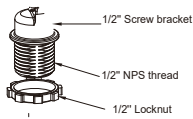

MOUNTING BRACKETS

1/2"Knuckle Mount
(15W/27W/45W/60W)