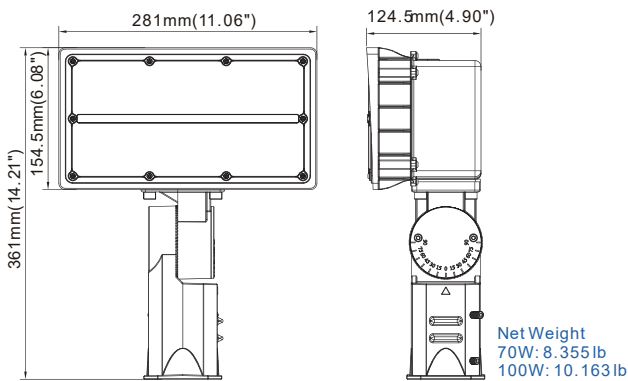

PHOTOMETRIC DIAGRAM

7HX6V

FIXTURE DIMENSIONS AND WEIGHT

Knuckle Mount (15W&27W)

Trunnion Mount (15W&27W)

Knuckle Mount (45W&60W)

Trunnion Mount (45W&60W)

Slipfitter Mount (70W&100W)