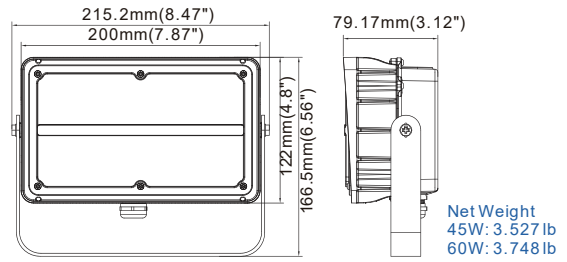

PHOTOMETRIC DIAGRAM

7HX6V

FIXTURE DIMENSIONS AND WEIGHT

Knuckle Mount (15W&27W)

Trunnion Mount (15W&27W)

Knuckle Mount (45W&60W)

Trunnion Mount (45W&60W)

Slipfitter Mount (70W&100W)