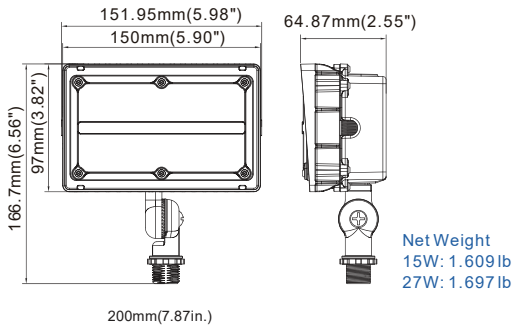

PHOTOMETRIC DIAGRAM

7HX6V

FIXTURE DIMENSIONS AND WEIGHT

Knuckle Mount (15W&27W)

Trunnion Mount (15W&27W)

Knuckle Mount (45W&60W)

Trunnion Mount (45W&60W)

Slipfitter Mount (70W&100W)