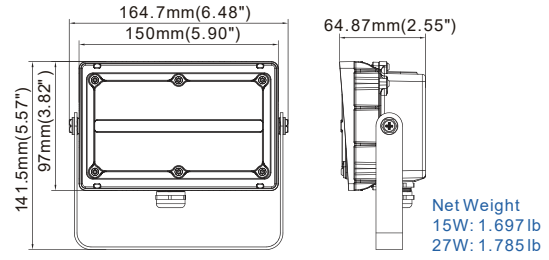

PHOTOMETRIC DIAGRAM

7HX6V

FIXTURE DIMENSIONS AND WEIGHT

Knuckle Mount (15W&27W)

Trunnion Mount (15W&27W)

Knuckle Mount (45W&60W)

Trunnion Mount (45W&60W)

Slipfitter Mount (70W&100W)