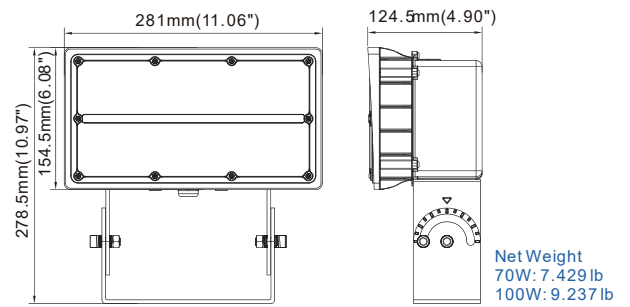

Yoke Mount (70W&100W)