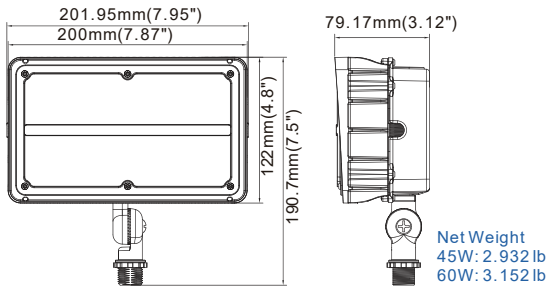

PHOTOMETRIC DIAGRAM

7HX6V

FIXTURE DIMENSIONS AND WEIGHT

Knuckle Mount (15W&27W)

Trunnion Mount (15W&27W)

Knuckle Mount (45W&60W)

Trunnion Mount (45W&60W)

Slipfitter Mount (70W&100W)