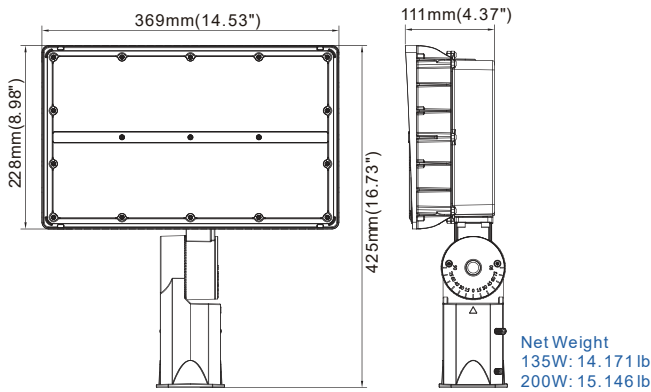

Slipfitter Mount (135W&200W)