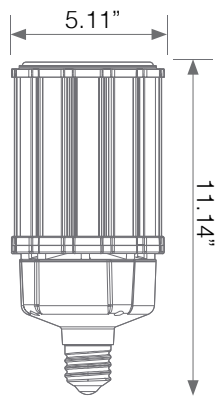

### Mechanical Specifications

Rating	Operational Temperature	Inner Box QTY.	Master Box QTY.	Dimensions(in.)	UPC Code
Damp Rated	-40°F - 122°F	1 pc	6 pcs	5.11"(W) x 11.14"(H)	811174035015

### Product Dimensions

**Switch to adjust CCT**  
(3000K / 4000K / 5000K)

**Knob to adjust Wattage & Dimming**  
(120W / 100W / 80W)