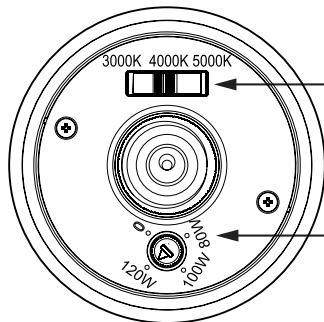

# LED CORN BULB

Model No. ECB120W-303SW

Experience the new generation corn bulbs with 9 in 1 option to suit your desired light requirements. Our new generation single corn bulbs come in multiple sizes and can be color-tunable as well as wattage tunable. Color tunable ranges between Warm White (3000K), Bright White (4000K), and Cool White (5000K) color temperatures. Whereas, a wattage tunable will give you the brightness of 3 wattages on a single corn bulb using a knob. Aesthetically designed and can be used inside the enclosed fixture in an outdoor environment. Euri Corn bulbs have a sturdy construction and excellent cooling technology with an aluminum structure for better heat dissipation and an extra-long lifetime.

Input Voltage	Luminous Efficacy	Beam Angle	CRI	Input Current	Base	Lamp Lifespan
AC100-277 V	135-150 lm/W	360°	80	1.2 A	E39	50,000 Hrs.

### Product Dimensions

**Switch to adjust CCT**  
(3000K / 4000K / 5000K)

**Knob to adjust Wattage & Dimming**  
(120W / 100W / 80W)