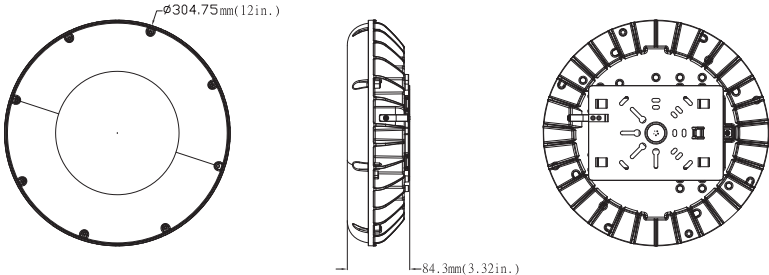

DIMENSIONS:
unit: inch/mm

Weight:
30W: 5.3lb
45W: 5.4lb
60W: 5.73lb