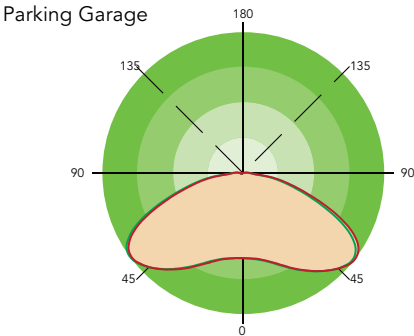

PART #:	Wattage	Lumens	CCT	Voltage	DIM	Weight
RDCP02030304KDNSMLW	30W	3600 LM	4000K	120-277	0-10V	5.3 lb
RDCP02030305KDNSMLW	30W	3600 LM	5000K	120-277	0-10V	5.6 lb
RDCP02030454KDNSMLW	45W	5000 LM	4000K	120-277	0-10V	5.4 lb
RDCP02030455KDNSMLW	45W	5000 LM	5000K	120-277	0-10V	5.4 lb
RDCP02030604KDNSMLW	60W	7000 LM	4000K	120-277	0-10V	5.8 lb
RDCP02030605KDNSMLW	60W	7100 LM	5000K	120-277	0-10V	5.8 lb
Power Factor:	≥ 0.9					
THD:	≤ 15%					
CRI:	> 70					
Operating Temp:	-40°F to 122°F					
Lifetime:	> 50,000 hr					
Dimensions:	See Diagram					
Warranty:	5 Years					
Certifications:	UL Wet Certified, DLC					

Optional PIR Motion Sensor, Emergency Battery Backup