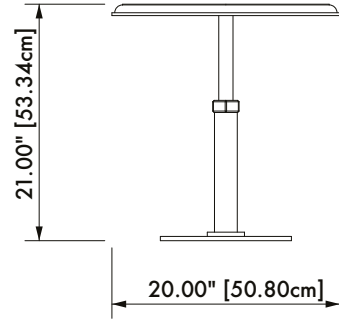

The Pedestal Table features a marble top with soft, rounded contours and is available in round, square, and hexagon shapes.

All Gabriel Scott pieces are handmade in Canada.

D 20.00" [50.80cm]

### Specifications:

Dimensions: 20" D x 21" H

51 cm D x 54 cm H

Weight: 73 lbs / 33 kg

Custom finishes available upon inquiry.

Made and assembled in Canada.