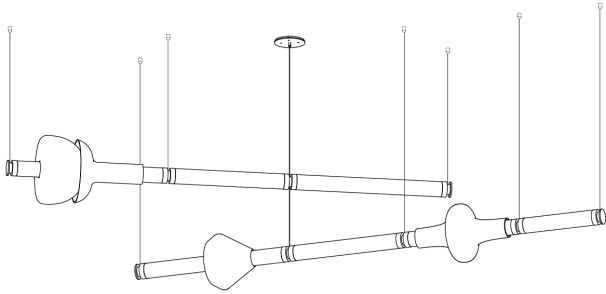

LUNA Kaleido XL 2 Tier A - With Dorado, Orion, Carina & Cygnus Glass Beads

---