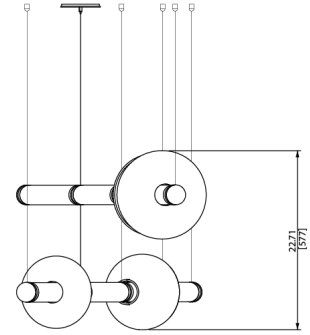

SPECIFICATIONS

Standard Finishes:

Metal: Blackened Steel, Satin Brass, Satin Copper, Satin Bronze or Satin Nickel

Glass Textures: Twisted, Bubbled, Ribbed, Gridded, Dotted or Smoothed

Glass Colours: Smoked Bronze, Smoked Gray, Clear, Opaque Blue, Opaque Pink or Opaque White

Specifications:

Dimensions: 98.52" x 22.71" + Drop

250 cm x 58 cm + Drop

Weight: 70 lbs / 31.7 kg

Light source: 24V 6 Watt LED (included)

LED Drivers: E96R24DC - 110V
UVC24100TD - 220V

Total Wattage (nominal): 35.0 w
Lumens (total): 7000 lm

Cables & Canopies:

Cable Length: 96" / 244 cm Drop, adjustable upon installation

(increased cable-lengths available upon request)

Standard Canopy: 5" x 0.5" / 12 cm x 1.3 cm

Deep Canopy: Available upon request.

Custom finishes available upon inquiry.

Made and assembled in Canada. Item is UL & CE listed.

STANDARD FINISHES

Metal:

Glass Colors:

Glass Textures: