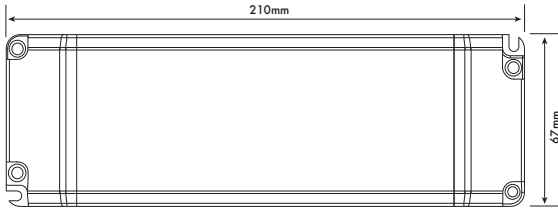

LED DRIVER

UVC24100TD - 220V

Features:

- Constant voltage output
- Fully isolated
- Short circuit, over current and over voltage protection up to 80% efficient.
- Fire resistant plastic cover
- Compatible with leading and trailing edge dimmers
- 34 - 100% Dimming Load
- 1 - 100% Dimming range
- Mains dimmable
- Screw terminals
- IP20 design for indoor use
- 2 years warranty

Specifications:

Part Code	UVC24100TD
Voltage	220V ~ 240VAC
Frequency	50-60 Hz
Current	0.6A
Inrush Current	<65A
Power Factor	0.95
Load Voltage	24V
No Load Voltage	24V
Current	1.4 - 4.2A
Power	34 -100W
Power Factor	>0.95
Efficiency (TYP.)	>89%
Over Load	Auto-recovery
Short Circuit	Auto-recovery
Over Voltage	Auto-recovery
Operating Temperature	-20 ~ +50°C
Storage Temperature	-40 ~ +70°C
Relative Humidity	5 ~ 95%
Lifetime	50K hrs at TC max (85°C)
Connections	Screw terminal on I/P & O/P
Weight	360g
Dimensions (inches)	8.3" x 2.6" x 1.3"
Dimensions (cm)	21 cm x 6.7 cm x 3.4 cm