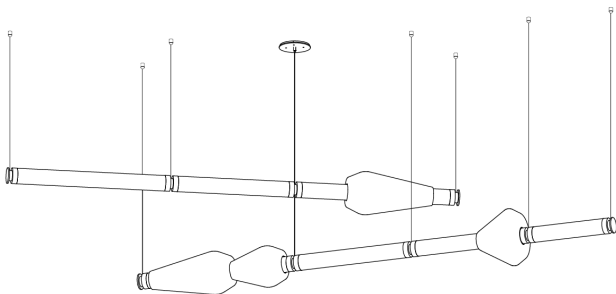

LUNA Kaleido XL 2 Tier B - With Orion, Lyra & Aras Glass Beads

---