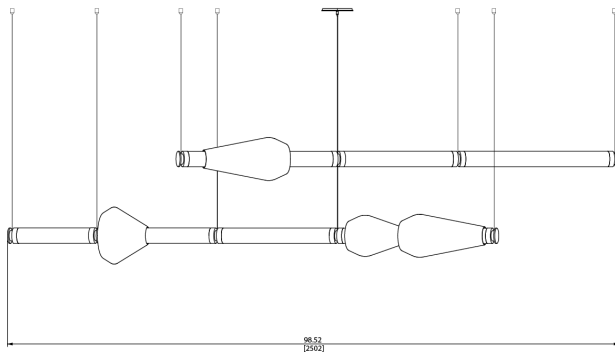

LUNA Kaleido XL 2 Tier B - With Orion, Lyra & Aras Glass Beads

---