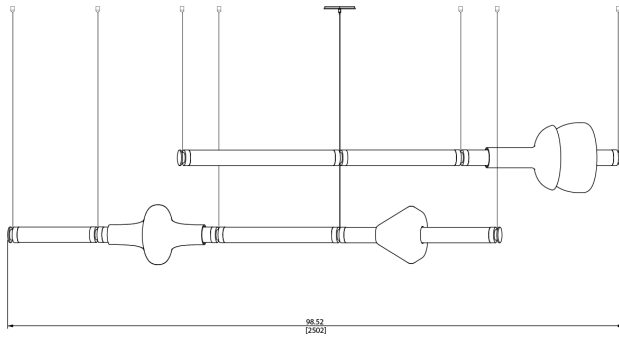

SPECIFICATIONS

Standard Finishes:

Metal: Blackened Steel, Satin Brass, Satin Copper, Satin Bronze or Satin Nickel

Glass Textures: Twisted, Bubbled, Ribbed, Gridded, Dotted or Smoothed

Glass Colours: Smoked Bronze, Smoked Gray, Clear, Opaque Blue, Opaque Pink or Opaque White

Specifications:

Dimensions: 98.52" x 22.71" + Drop

250 cm x 58 cm + Drop

Weight: 70 lbs / 31.7 kg

Light source: 24V 6 Watt LED (included)

LED Drivers: E96R24DC - 110V
UVC24100TD - 220V

Total Wattage (nominal): 35.0 w
Lumens (total): 7000 lm

Cables & Canopies:

Cable Length: 96" / 244 cm Drop, adjustable upon installation

(increased cable-lengths available upon request)

Standard Canopy: 5" x 0.5" / 12 cm x 1.3 cm

Deep Canopy: Available upon request.

Custom finishes available upon inquiry.

Made and assembled in Canada. Item is UL & CE listed.

STANDARD FINISHES

Metal:

Glass Colors:

Glass Textures: