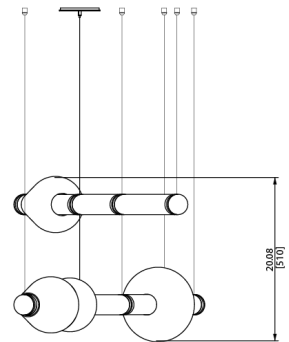

LUNA Kaleido XL 2 Tier B - With Orion, Lyra & Aras Glass Beads

---