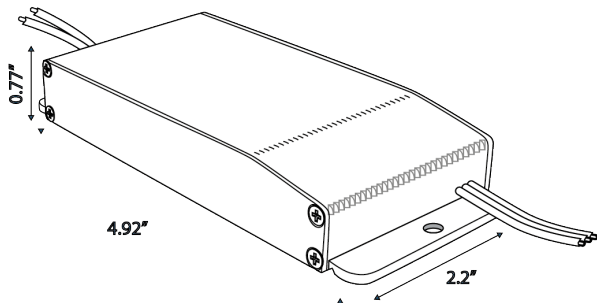

LED DRIVER

E96R24DC - 110V

Magnitude's E96R24DC dimmable voltage LED driver is class 2 rated and designed to operate with any standard MLV/Incandescent TRIAC (Leading edge) dimmer switch. The driver's low profile aluminum case makes it the perfect choice for under cabinet lights, tape lights and various LED fixtures installations. Our electrical specification includes Auto Reset, over current and short circuit protection. Efficiency of 90% and higher allows the driver to operate at low temperatures.

Features:

- Dimmable with any standard MLV/Incandescent
- TRIAC- (Leading edge) dimmer switch
- Dim down to 1%
- Super compact ALUMINUM CASE.
- Class 2
- UL 8750
- IP67 - Withstands wet and salty conditions.
- Auto-Reset Protection for short circuits & over-voltage.
- FCC 15 part 2

Specifications:

Max Load	96W
Input Voltage	120V AC
Input Current at Max Load	1 A
Output Voltage	24V DC
Output Current at Max load	4 A
Power Factor	0.95
Efficiency	> 90 %
Operating Temp.	-30c - 50c (-22F -122F)
Short Circuit Protection	Yes
Overcurrent Protection	Yes
Over Temperature	Yes
Open Circuit Protections	Yes
Input Wires (White / Black)	18 AWG
Output Wires (Red / Black)	14 AWG
Weight	255g
Dimensions (inches)	4.92" x 2.2" x 0.77"
Dimensions (cm)	12.5 cm x 5.6 cm x 2 cm