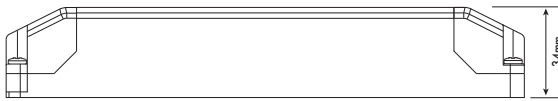

LED DRIVER

UVC24100TD - 220V

Features:

- Constant voltage output
- Fully isolated
- Short circuit, over current and over voltage protection up to 80% efficient.
- Fire resistant plastic cover
- Compatible with leading and trailing edge dimmers
- 34 - 100% Dimming Load
- 1 - 100% Dimming range
- Mains dimmable
- Screw terminals
- IP20 design for indoor use
- 2 years warranty

Specifications:

Part Code	UVC24100TD
Voltage	220V ~ 240VAC
Frequency	50-60 Hz
Current	0.6A
Inrush Current	<65A
Power Factor	0.95
Load Voltage	24V
No Load Voltage	24V
Current	1.4 - 4.2A
Power	34 -100W
Power Factor	>0.95
Efficiency (TYP.)	>89%
Over Load	Auto-recovery
Short Circuit	Auto-recovery
Over Voltage	Auto-recovery
Operating Temperature	-20 ~ +50°C
Storage Temperature	-40 ~ +70°C
Relative Humidity	5 ~ 95%
Lifetime	50K hrs at TC max (85°C)
Connections	Screw terminal on I/P & O/P
Weight	360g
Dimensions (inches)	8.3" x 2.6" x 1.3"
Dimensions (cm)	21 cm x 6.7 cm x 3.4 cm