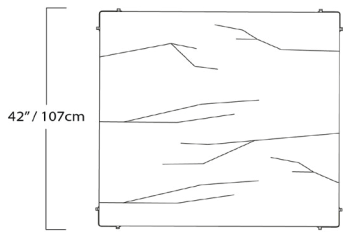

SPECIFICATIONS

Standard Finishes:

Metal: Blackened Steel, Satin Nickel,
Satin Brass or Satin Copper

Marble: Grigio Carnico, Silver Wave or Bianca Gioia

Specifications:

Dimensions: 42" x 42" x 17" H

107 cm x 107 cm x 43 cm H

Weight: 198 lbs / 90 kg

Custom finishes available upon inquiry.

Made and assembled in Canada.

STANDARD FINISHES

Metal:

Marble: