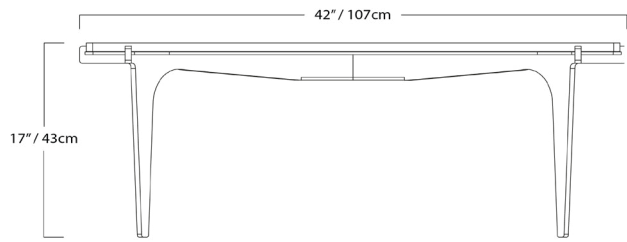

SPECIFICATIONS

Standard Finishes:

Metal: Blackened Steel, Satin Nickel,
Satin Brass or Satin Copper

Marble: Grigio Carnico, Silver Wave or Bianca Gioia

Specifications:

Dimensions: 42" x 42" x 17" H

107 cm x 107 cm x 43 cm H

Weight: 198 lbs / 90 kg

Custom finishes available upon inquiry.

Made and assembled in Canada.

STANDARD FINISHES

Metal:

Marble: