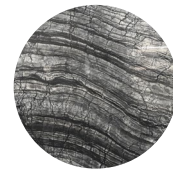

### Metal:

Blackened Steel -  
Base/Hardware

Satin Nickel -  
Base/Hardware

Satin Brass -  
Base/Hardware

Satin Copper -  
Base/Hardware

### Marble:

Grigio Carnico -  
Black Marble

Silver Wave -  
Silver Marble

Bianca Gioia -  
White Marble