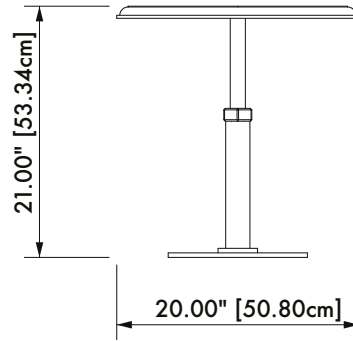

GABRIEL SCOTT

EST. 2012

PEDESTAL

Square Side Table

in Blackened Steel, Satin Brass & Bianca Gioia

Nesting together or free-standing, the Pedestal Table is the perfect accent side piece for any space. The classic bistro-inspired silhouette showcases fine attention to detail with Gabriel Scott's signature contrasting hardware at the Pedestal base..

The Pedestal Table features a marble top with soft, rounded contours and is available in round, square, and hexagon shapes.

All Gabriel Scott pieces are handmade in Canada.

SPECIFICATIONS

Standard Finishes:

Metal: Blackened Steel, Satin Nickel,
Satin Brass or Satin Copper

Marble: Grigio Carnico, Silver Wave or Bianca Gioia

Specifications:

Dimensions: 20" D x 21" H

51 cm D x 54 cm H

Weight: 73 lbs / 33 kg

Custom finishes available upon inquiry.