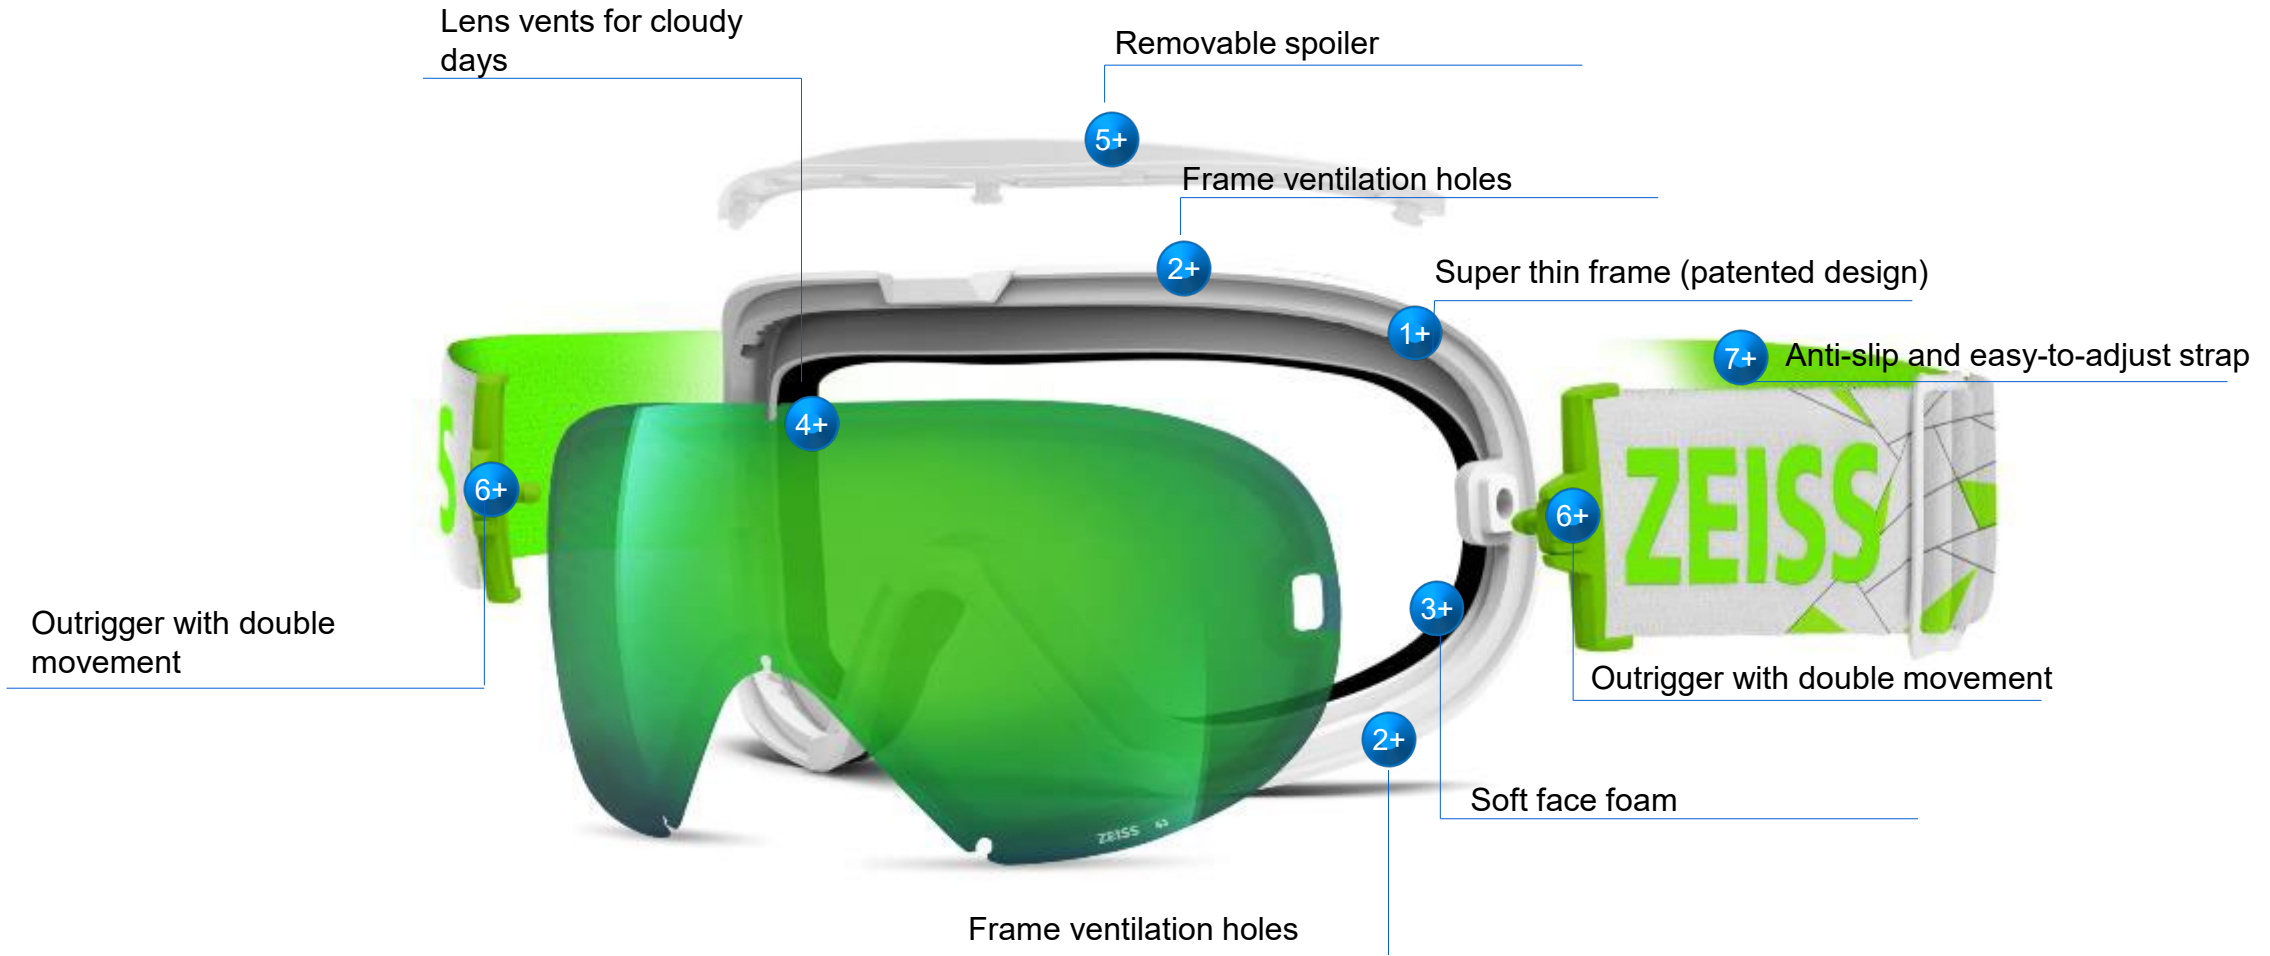

ZEISS Sonar

SONAR + RI-PEL (S1)

About Interchangeable goggle Frame Features

About Interchangeable goggle

Frame Features

Air ventilation system

To facilitate the circulation of fresh air in the goggle chamber and prevent lens moisture.

Frame ventilation holes
Removable spoiler
Lens vents for cloudy days

Maximum comfort and superior fit

Lightweight, freedom of movement, adjustable fit to adapt to a full range of face shapes and sizes.

Double movement outrigger
Soft face foam
Super thin frame