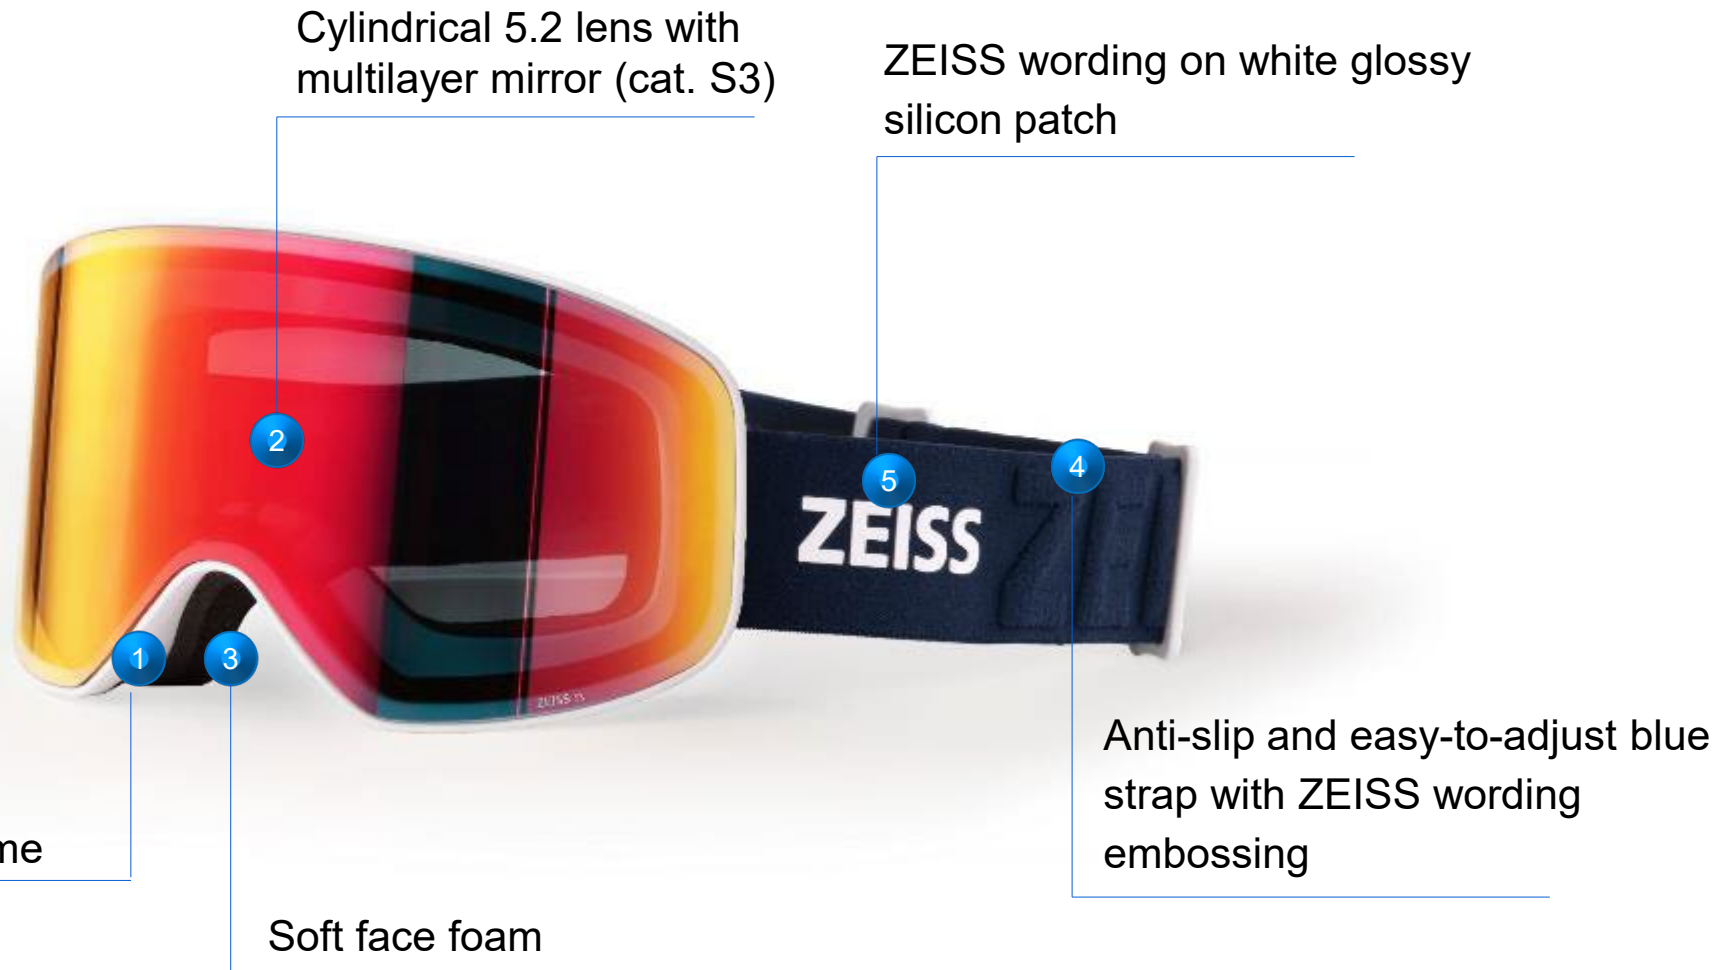

Sunny Days series

- Filter Category: S3
- Tint: Grey
- Coating: Multilayer Extra White
- Size: Cylindrical 5.2

Cylindrical goggles

CYLINDRICAL – ML RED

GGG03CY

General information

- Frame, outrigger and spoiler: Matt white
- Strap: Blue + glossy white silicon wordmark patch

Sunny Days series

- Filter Category: S3
- Tint: Grey
- Coating: Multilayer Red
- Size: Cylindrical 5.2

Cylindrical goggles

Frame features

Interchangeable goggles

Interchangeable goggles

6 models

DUO (5)