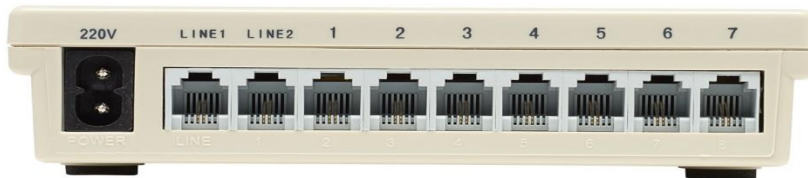

## Orchid PBX207

- Capacity for 2 lines and 7 Extensions
- Comfort Tone when transferring
- Music Port
- Call Monitoring
- Auto Attendant 15 Seconds OGM
- Auto Attendant Line Specific
- Password Protected
- Caller ID Compatible (FSK & DTMF)
- Flexible Ringing Assignment
- Programmable Call Restrictions
- 3 Way Conference Calling
- Transfer on Busy
- Call Pick Up
- Call Transfer
- Extension to Extension Calls
- Flexible Extension Numbering
- Call Time Programmable
- Call Waiting Compatible
- Wall Mountable
- All Circuits Terminated on RJ11 Sockets
- Dimensions: 14 x 19.6 x 3.6cm
- Weight: 525gms
- CE & RoHs Compliant