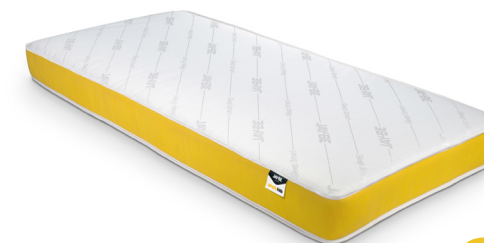

Simply Kids

Yellow Anti-Allergy e-Pocket Sprung Mattress

Dimensions and Packaging

Packed size & weight*

Shorty	L30 x W30 x H80.5cm (0.07m ³) / 11.5kg / 25.4lbs
Single	L32 x W32 x H100cm (0.10m ³) / 14.2kg / 31.3lbs
European Single	L32 x W32 x H100cm (0.10m ³) / 15.3kg / 33.7lbs
Small Double	L32 x W32 x H129cm (0.13m ³) / 20.1kg / 44.3lbs

Mattress dimensions & weight*

Shorty	L175 x W75 x H18cm / 9.7kg / 21.5lbs
Single	L190 x W90 x H18cm / 12.7kg / 28lbs
European Single	L200 x W90 x H18cm / 13.4kg / 29.5lbs
Small Double	L190 x W120 x H18cm / 18kg / 39.7lbs

Guarantee
Mattress: 5 years

foam
free

Anti
Allergy

JAY-BE®

Sleep Smart

A premium option from our Simply Kids range; this mattress features a higher specification deep e-Pocket spring interior that responds in synchronisation with the contours of your child's body, to provide exceptional reactive support. It is also infused with the latest Purotex® anti-allergy technology.

What's inside?

- 1 Purotex® treated. A 100% natural probiotic technology which absorbs moisture and reduces the presence of dust-mite allergens.
- 2 Soft woven fabric sleeping surface for extra cosiness.
- 3 Breathable Rebound e-Fibre comfort layer for temperature and moisture regulation.
- 4 Flexible barrier for optimum comfort layer recovery.
- 5 Deep e-Pocket spring for responsive contour support.
- 6 Cushioned border for extended mattress life.