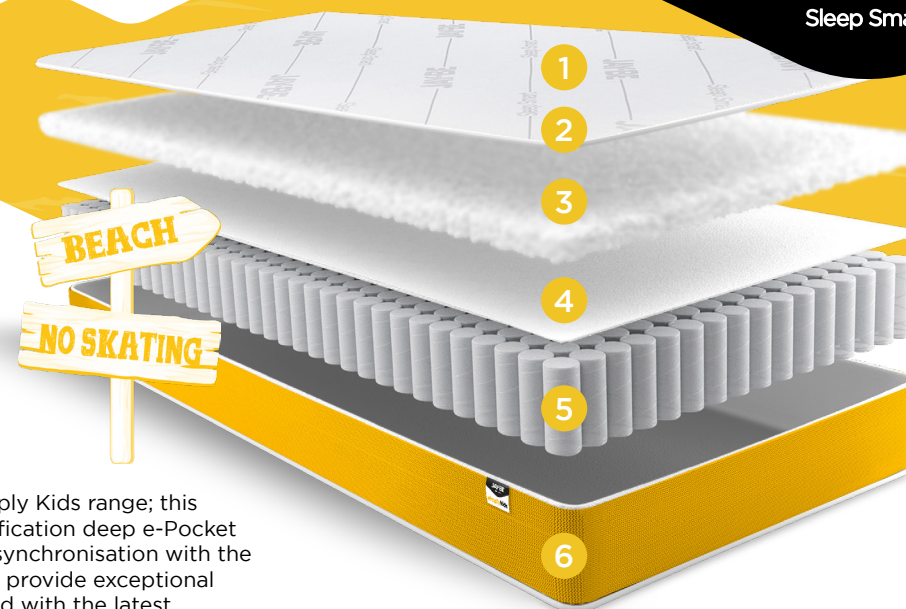

*Mattresses are handmade, so dimensions/weights can vary slightly.

Certifications

Tested and certified by UKAS accredited testing houses.

BS EN 597-1 - FR requirement
BS EN 597-2 - FR requirement
BS 7177 Domestic - FR requirements

Guarantee
Mattress: 5 years

foam
free

Anti
Allergy

JAY-BE®

Sleep Smart

A premium option from our Simply Kids range; this mattress features a higher specification deep e-Pocket spring interior that responds in synchronisation with the contours of your child's body, to provide exceptional reactive support. It is also infused with the latest Purotex® anti-allergy technology.

What's inside?

- 1 Purotex® treated. A 100% natural probiotic technology which absorbs moisture and reduces the presence of dust-mite allergens.
- 2 Soft woven fabric sleeping surface for extra cosiness.
- 3 Breathable Rebound e-Fibre comfort layer for temperature and moisture regulation.
- 4 Flexible barrier for optimum comfort layer recovery.
- 5 Deep e-Pocket spring for responsive contour support.
- 6 Cushioned border for extended mattress life.