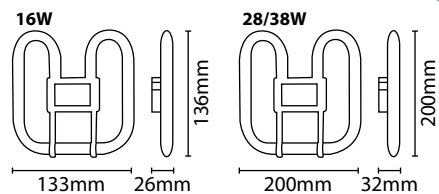

• M.O.M: 10 / O.P.Q: 10

Code	Wattage	Cap Type	Colour Temp.	Lumens	Avg. Rated Life (Hrs)	Energy Rating
DD16235	16W	GR8 2 Pin	3500K	1100 lm	10,000 hrs	A
DD16435	16W	GR10q 4 Pin	3500K	1100 lm	10,000 hrs	A
DD28235	28W	GR8 2 Pin	3500K	2050 lm	10,000 hrs	A
DD28435	28W	GR10q 4 Pin	3500K	2050 lm	10,000 hrs	A
DD38435	38W	GR10q 4 Pin	3500K	2800 lm	10,000 hrs	A

LAMP SPECIFICATIONS:	DD16235	DD16435	DD28235	DD28435	DD38435
Nominal Wattage	16W	16W	28W	28W	38W
Rated Wattage	16W	16W	28W	28W	38W
Average lifetime hours	10,000 hrs	10,000 hrs	10,000 hrs	10,000 hrs	10,000 hrs
Nominal useful luminous flux	1100 lm	1100 lm	2050 lm	2050 lm	2800 lm
Rated luminous flux	1100 lm	1100 lm	2050 lm	2050 lm	2800 lm
Luminous efficacy (Lm/W) in 50Hz operation	68	68	73	73	73
Rated lamp Lumen maintenance	2000hrs: ≥85% 4000 hrs: ≥78% 6000 hrs: ≥76% 8000 hrs: ≥75%	2000hrs: ≥85% 4000 hrs: ≥78% 6000 hrs: ≥76% 8000 hrs: ≥75%	2000hrs: ≥85% 4000 hrs: ≥78% 6000 hrs: ≥76% 8000 hrs: ≥75%	2000hrs: ≥85% 4000 hrs: ≥78% 6000 hrs: ≥76% 8000 hrs: ≥75%	2000hrs: ≥85% 4000 hrs: ≥78% 6000 hrs: ≥76% 8000 hrs: ≥75%
Rated survival factors	2000hrs: ≥98% 4000 hrs: ≥90% 6000 hrs: ≥88% 8000 hrs: ≥80%	2000hrs: ≥98% 4000 hrs: ≥90% 6000 hrs: ≥88% 8000 hrs: ≥80%	2000hrs: ≥98% 4000 hrs: ≥90% 6000 hrs: ≥88% 8000 hrs: ≥80%	2000hrs: ≥98% 4000 hrs: ≥90% 6000 hrs: ≥88% 8000 hrs: ≥80%	2000hrs: ≥98% 4000 hrs: ≥90% 6000 hrs: ≥88% 8000 hrs: ≥80%
Lamp dimensions (H/W/D mm)	136x133x26	136x133x26	200x200x32	200x200x32	200x200x32
Cap type	GR8 2 Pin	GR10q 4 Pin	GR8 2 Pin	GR10q 4 Pin	GR10q 4 Pin
Lamp Mercury content to an accuracy of 0.1mg	≤3.5mg	≤3.5mg	≤3.5mg	≤3.5mg	≤3.5mg
Colour rendering index Ra	≥80	≥80	≥80	≥80	≥80
Colour temperature	3500K	3500K	3500K	3500K	3500K
Ambient temperature required to achieve maximum luminous flux	25°C	25°C	25°C	25°C	25°C
Dimmable	No	No	No	No	No