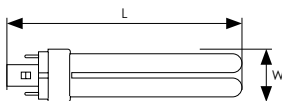

# Double Turn DE Type (PLC-E)

Compact DE fluorescent lamps are used in commercial and domestic luminaires such as downlights, bulkheads, pendants and other suitable applications.

- 10,000 hour life
- 2700K warm white, 3500K white or 4000K cool white colour options
- 85/1B colour rendering index/group
- SPECTRA-PLUS Triphosphor coated for excellent colour rendering, high output and longer life
- Suitable for dimming and use in emergency luminaires
- To be used with external starter or electronic ballast

Product Code	Watts (W)	Volts (V)	Cap	Colour Appearance	Colour Temp (K)	Initial Lumens (lm)	Dimensions (mm)		Energy Rating	Order Qty
							Dia	H		
<b>Single Carton</b>										
CLDE10SWW	10	240	G24q-1 4 Pin	Warm White	2700	615	35	109	A	10
CLDE10SW	10	240	G24q-1 4 Pin	White	3500	615	35	109	A	10
CLDE10SCW	10	240	G24q-1 4 Pin	Cool White	4000	615	35	109	A	10
CLDE13SWW	13	240	G24q-1 4 Pin	Warm White	2700	900	35	131	A	10
CLDE13SW	13	240	G24q-1 4 Pin	White	3500	900	35	131	A	10
CLDE13SCW	13	240	G24q-1 4 Pin	Cool White	4000	900	35	131	A	10
CLDE18SWW	18	240	G24q-2 4 Pin	Warm White	2700	1218	35	143	A	10
CLDE18SW	18	240	G24q-2 4 Pin	White	3500	1218	35	143	A	10
CLDE18SCW	18	240	G24q-2 4 Pin	Cool White	4000	1218	35	143	A	10
CLDE26SWW	26	240	G24q-3 4 Pin	Warm White	2700	1750	35	164	A	10
CLDE26SW	26	240	G24q-3 4 Pin	White	3500	1750	35	164	A	10
CLDE26SCW	26	240	G24q-3 4 Pin	Cool White	4000	1750	35	164	A	10