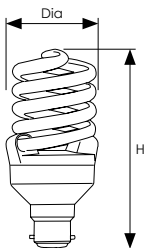

T2 ultra mini spiral rapid start energy efficient lamp for use in a multitude of interior and exterior luminaires (suitably IP rated) with a choice of wattage and cap type.

- Rapid start
- Self ballasted
- 10,000 hour life
- Last up to 10 times longer than a standard GLS
- 2700K warm white colour
- BC-B22d, SBC-B15d, ES-E27 or SES-E14 cap
- Not suitable for dimming or electronic switching
- Internally fused for safety

Product Code	Watts (W)	Volts (V)	Cap	Colour Appearance	Colour Temp (K)	Initial Lumens (lm)	Incan. Equiv. (W)	Dimensions (mm)		Energy Rating	Order Qty
								Dia	H		
Single Carton											
BPCFT29WWBC-1BL	9	240	BC-B22d	Warm White	2700	500	44	33	94	A	10
BPCFT29WWSBC-1BL	9	240	SBC-B15d	Warm White	2700	500	44	33	92	A	10
BPCFT29WWES-1BL	9	240	ES-E27	Warm White	2700	500	44	33	93	A	10
BPCFT29WWSSES-1BL	9	240	SES-E14	Warm White	2700	500	44	33	93	A	10
BPCFT211WWBC-1BL	11	240	BC-B22d	Warm White	2700	650	54	42	98	A	10
BPCFT211WWES-1BL	11	240	ES-E27	Warm White	2700	650	54	42	96	A	10
BPCFT211WWSSES-1BL	11	240	SES-E14	Warm White	2700	650	54	42	98	A	10
BPCFT215WWBC-1BL	15	240	BC-B22d	Warm White	2700	850	67	42	105	A	10
BPCFT215WWES-1BL	15	240	ES-E27	Warm White	2700	850	67	42	108	A	10
BPCFT220WWBC-1BL	20	240	BC-B22d	Warm White	2700	1200	88	53	117	A	10
BPCFT220WWSSES-1BL	20	240	ES-E27	Warm White	2700	1200	88	53	120	A	10
BPCFT223WWBC-1BL	23	240	BC-B22d	Warm White	2700	1600	112	53	121	A	10
BPCFT223WWSSES-1BL	23	240	ES-E27	Warm White	2700	1600	112	53	123	A	10