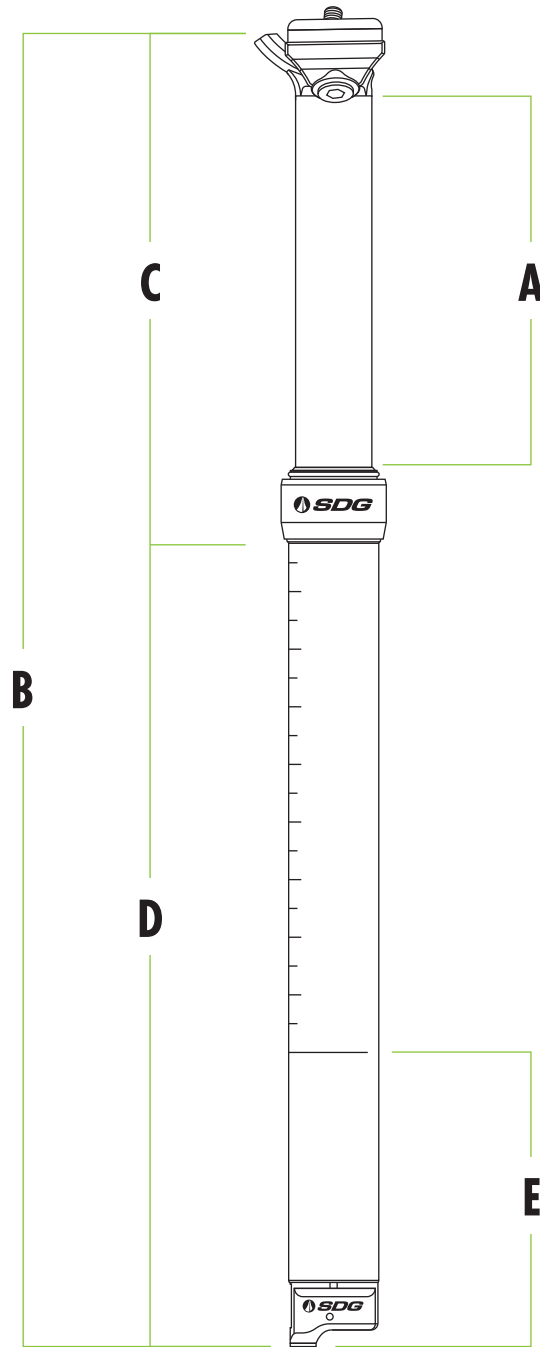

TELLIS V2

FITMENT CHART

DIAMETER	TRAVEL (A)	LENGTH (B)	RAIL TO COLLAR (C)	COLLAR TO BOTTOM (D)	MIN INSERT (E)	WEIGHT
30.9 / 31.6 / 34.9mm	75mm	302.5mm	121.5mm	181mm	103mm	416 / 430 / 454g
30.9 / 31.6 / 34.9mm	100mm	352.5mm	146.5mm	206mm	103mm	465 / 481 / 508g
30.9 / 31.6 / 34.9mm	125mm	402.5mm	171.5mm	231mm	103mm	504 / 525 / 557g
30.9 / 31.6 / 34.9mm	150mm	452.5mm	196.5mm	256mm	103mm	546 / 569 / 603g
30.9 / 31.6 / 34.9mm	170mm	492.5mm	216.5mm	276mm	143mm	566 / 589 / 631g
30.9 / 31.6 / 34.9mm	200mm	552.5mm	246.5mm	306mm	143mm	614 / 640 / 683g
31.6 / 34.9mm	230mm	612.5mm	276.5mm	336mm	173mm	691 / 735g