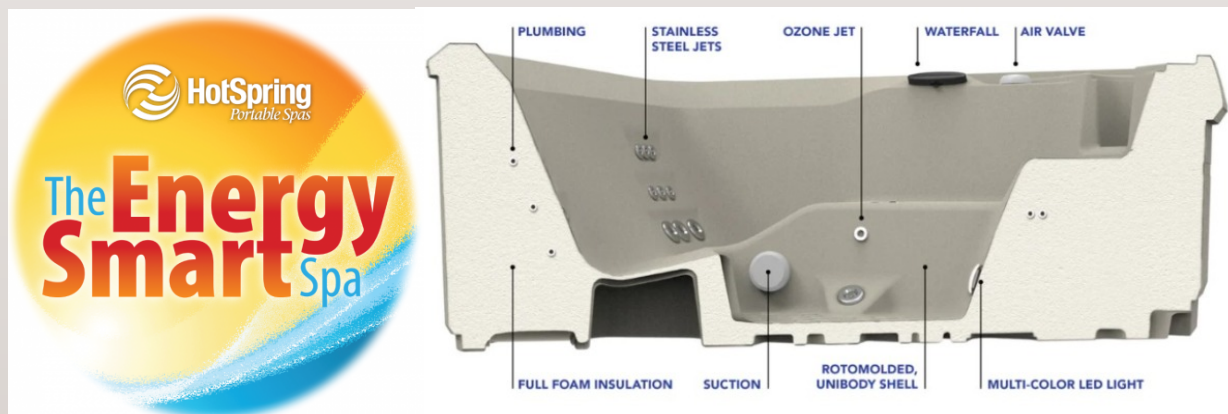

PLUG-IN TO THE JOYS OF HOT TUBBING™

BUILT FOR VALUE.

Freeflow Spas® are rotationally molded, producing a durable, unibody hot tub shell that eliminates the need for an internal support frame. By reducing material and labor costs, we bring you a premium hot tub experience at an affordable price.

PORTABLE HOT TUBS YOU'LL LOVE.

Designed to fit anywhere you want to hot tub, Freeflow Spas come in a variety of shapes and sizes, which means there's a spa for your backyard, balcony, porch, and even tight corner spaces.

DO IT YOURSELF.

With Freeflow Spas Hot-Tubbing is made easy! Simply unwrap your new spa, fill it with your garden hose & plug into any standard 10amp power outlet.

ENERGY EFFICIENT HOT TUBS.

Engineered for maximum performance, each spa is fully insulated with a spray-in foam that expands to fill all the nooks and crannies for optimal heat retention. All spas are certified to the strict guidelines set forth by the California Energy Commission (CEC), giving you peace of mind that your spa will keep operating costs low wherever you live.