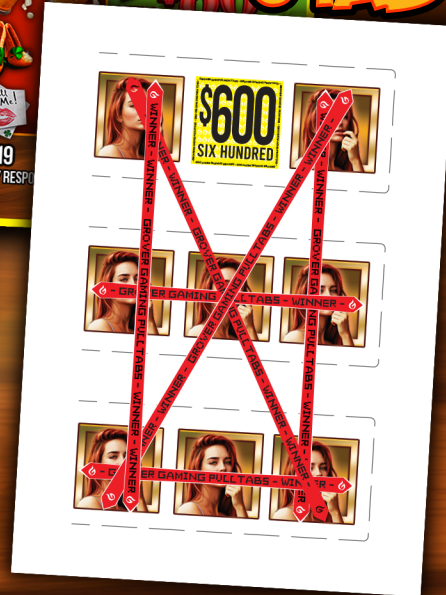

STRIKING GRAPHICS!

Kiss Me I'M IRISH

\$1 PER TICKET

\$600

\$400

\$300

BIG PAY OUTS!

\$100 \$100 \$100 \$100 \$100 \$100 \$100
 \$100 \$100 \$100 \$100 \$100 \$100 \$100
 \$50 \$50 \$50 \$50 \$50 \$50 \$50 \$50
 \$50 \$50 \$50 \$50 \$50
 \$50 \$50 \$50 \$50 \$50 \$50 \$50 \$50

PRIZES MAY BE A COMBINATION OF DIFFERENT SYMBOLS AND WIN LINES.

GET LUCKY AND WIN BIG!
PLAY HERE, WIN HERE!

FORM: NGK11019
2,968 TICKETS

KISS ME I'M IRISH

FORM: NGK11019 \$1.00 PER CARD

2968 @ \$1.00\$2,968.00

PAYS OUT	WINNING CARD PAYOUTS
13 @ \$100.00.....\$1,300.00	1 @ \$600.00.....\$600.00
5 @ \$50.00.....\$250.00	1 @ \$400.00.....\$400.00
5 @ \$50.00.....\$250.00	1 @ \$300.00.....\$300.00
4 @ \$50.00.....\$200.00	22 @ \$50.00.....\$1,100.00
4 @ \$50.00.....\$200.00	
4 @ \$50.00.....\$200.00	

80.9% PAYBACK

WIN RATIO 1 IN 118.72

PAYS OUT.....\$2,400.00
IDEAL PROFIT.....\$568.00

PRIZES MAY BE A COMBINATION OF DIFFERENT SYMBOLS AND WIN LINES.

GET LUCKY AND WIN BIG!

PLAY HERE, WIN HERE!