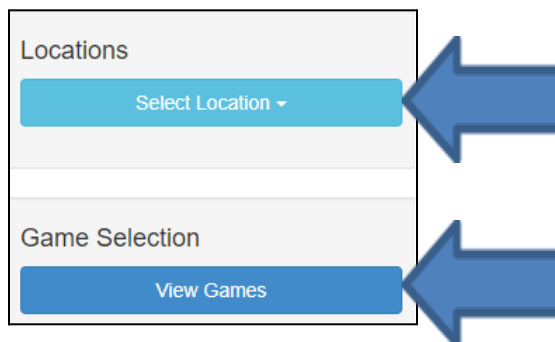

## 1. Introduction

The Game Selection Portal is a website available for charities to select their game choices for the upcoming quarter.

- Game selection is available on the reporting site: <https://nd.pulltabreports.com/>
- A **maximum of 12 games** can be selected for the next quarter before closing the current quarter.
- Changes can be made on the game selection site until a location closes the current quarter.

## 2. Navigating to the Game Selection Portal

1. Login to the reporting site and click **Game Selection**.

2. Select your location from the drop-down menu under **Location Tab**.

3. Under **Game Selection** click **View Games**.
4. The next page will present a list of games available for selection as well as their denominations and top prize selection (*if applicable*).

### 3. Selecting Games

1. Begin by selecting the checkbox to the left of the game logo you wish to select.

2. Select all denominations for the game by clicking the **All Denoms** check box or select individual denominations by selecting their respective denomination checkbox for the ones you wish to select