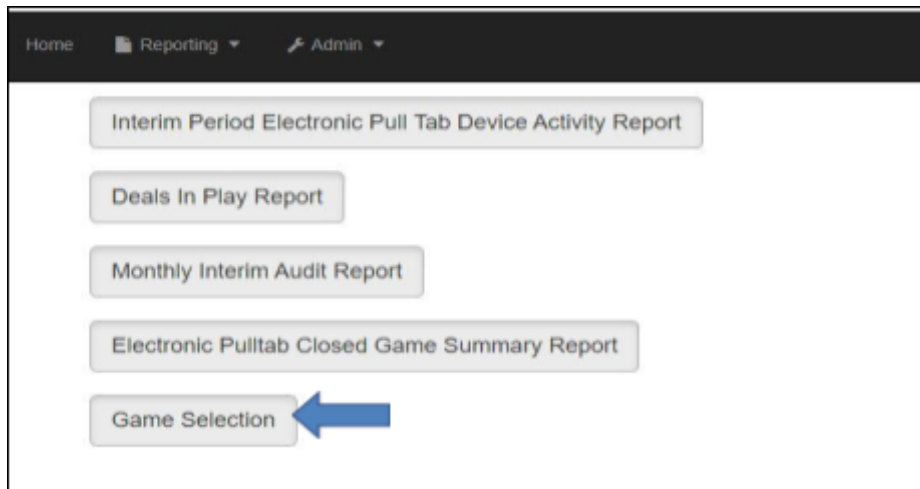

# GAME SELECTION PORTAL GUIDE

## 1. Introduction

The Game Selection Portal is a website available for charities to select their game choices for the upcoming quarter.

- Game selection is available on the reporting site: <https://nd.pulltabreports.com/>
- A **maximum of 12 games** can be selected for the next quarter before closing the current quarter.
- Changes can be made on the game selection site until a location closes the current quarter.

## 2. Navigating to the Game Selection Portal

1. Login to the reporting site and click **Game Selection**.

2. Select your location from the drop-down menu under **Location Tab**.

3. Under **Game Selection** click **View Games**.
4. The next page will present a list of games available for selection as well as their denominations and top prize selection (*if applicable*).