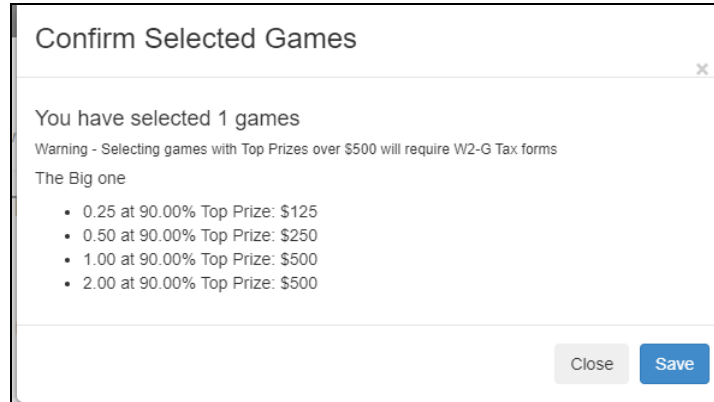

- American High Roller
- Golden Koi
- Cold Catch
- Hot Locks
- Handsome Devil
- Flamin Frozen Joker
- Teapot Panda
- Donut Shop
- Land of the Patriots

Once a denomination with an available variable top prize is selected, use the dropdown box beneath the denomination to view and select the top prize.

Games that do not offer a variable top prize will have their dropdown box grayed out and unselected.

4. Once the desired games, denominations and top prizes are selected, hit the **Submit** button, which is located on the left side of the page.
5. Hitting **Submit** will open the confirmation box.
  - a. Confirm your selections and ensure the games, denominations, and top prizes you have selected are correct.
  - b. You may **Save** as many times as needed, although once the *Closed Game Summary Report* is generated, the most recently saved selections will be downloaded onto the game terminals.
  - c. This page will show:
    - i. Selected Games, Denominations, Payout Percentages and Top Prizes