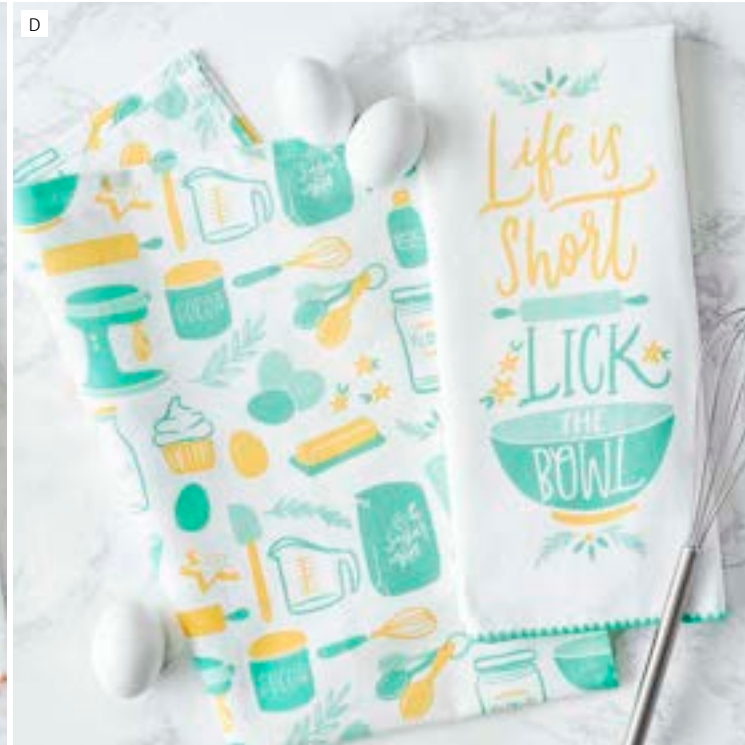

CHEEKY DISHTOWELS

1. **A. PIES FOR YOU**
   Pies for You Dishtowel Set of 2 754561 $ 6.50 ea. 4sets/pk
   Set includes 1 of each dishtowel shown
2. **B. HEY THERE FANCY PLANTS**
   Hey There Fancy Plants Dishtowel Set of 2 754546 $ 6.50 ea. 4sets/pk
   Set includes 1 of each dishtowel shown
3. **C. MIMOSA JUICE CLEANSE**
   Mimosa Juice Cleanse Dishtowel Set of 2 754549 $ 6.50 ea. 4sets/pk
   Set includes 1 of each dishtowel shown
4. **D. LIFE IS SHORT**
   Life is Short Dishtowel Set of 2 754552 $ 6.50 ea. 4sets/pk
   Set includes 1 of each dishtowel shown

1. **E. FUREVER FRIENDS DISHTOWELS** - left to right

Dog Person Printed Dishtowel	754537	$ 3.25 ea.	6pcs/pk
Beware of Dog & Cat Printed Dishtowel	754538	$ 3.25 ea.	6pcs/pk
Cat Person Printed Dishtowel	754539	$ 3.25 ea.	6pcs/pk

3. **F. SIPPY & SNIPPY DISHTOWELS**
   Sippy & Snippy Printed Dishtowels 754540 $ 3.25 ea. 12pcs/pk
   Mixed 12 pack includes 3 of each design shown
4. **G. SASSY COCKTAIL DISHTOWELS**
   Sassy Cocktails Printed Dishtowels 751581 $ 3.25 ea. 12pcs/pk
   Mixed 12 pack includes 3 of each design shown
5. **H. VEGGIE PUNNY PRINTS**
   Veggie Punny Printed Dishtowels 91077 $ 3.25 ea. 12pcs/pk
   Mixed 12 pack includes 3 of each design shown

DISHTOWELS