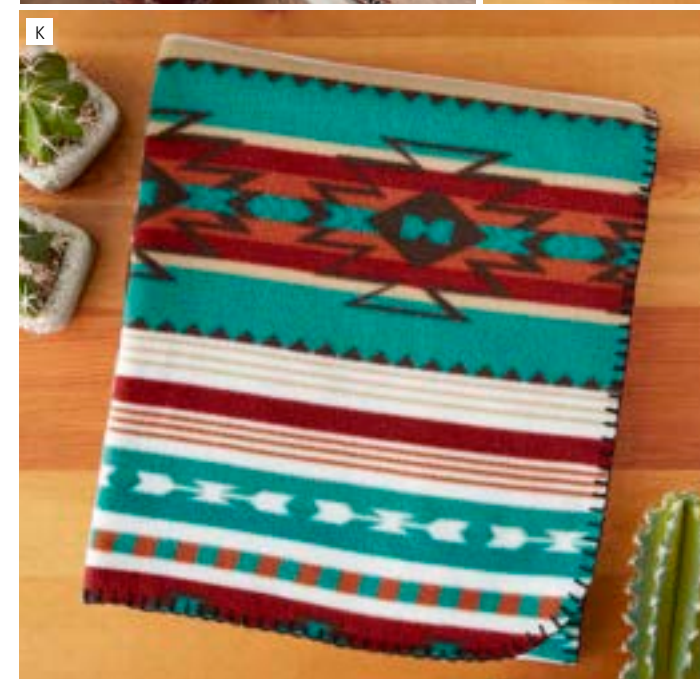

SOUTHWEST

COLLECTIONS

A. SOUTHWEST TABLETOP - left to right
Kokopelli Tapestry Table Runner 91407 $15.00 ea. 2pcs/pk
13 x 72" - 70% cotton, 30% polyester - Fine woven tapestry - Hand wash cold, line dry, low iron
Agate Blue Hacienda Fringe Napkin 91406 $ 2.50 ea. 12pcs/pk
Red Chipotle Hacienda Stripe Fringed Placemat 91401 $ 3.75 ea. 12pcs/pk
Red Chipotle Hacienda Fringe Napkin 91404 $ 2.50 ea. 12pcs/pk
Agate Blue Hacienda Stripe Fringed Placemat 91403 $ 3.75 ea. 12pcs/pk
Kokopelli Tapestry Placemat 91408 $ 4.00 ea. 12pcs/pk
13 x 72" - 70% Cotton, 30% Polyester - Fine woven tapestry - Hand wash cold, line dry, low iron

B. SOUTHWEST TABLE ACCESSORY
Turquoise Sun Napkin Ring 755420 $ 3.00 ea. 12pcs/pk
Cast brass - Antique silver finish with turquoise enamel

C. SOUTHWEST TABLE TOP
Painted Plateau Tablecloth - 52 x 52" 755421 $16.50 ea. 1pc/pk
Painted Plateau Tablecloth - 60 x 84" 755422 $25.50 ea. 1pc/pk
Red Chipotle Hacienda Fringe Napkin 91404 $ 2.50 ea. 12pcs/pk

D. CACTUS SALT & PEPPER SHAKERS
Cactus Ceramic Salt & Pepper Shakers 755423 $ 6.00 ea. 4 sets/pk
Hand-painted ceramic - Hand wash and dry, not dishwasher safe

E. PETROGLYPHS STRIPE JACQUARD DISHTOWELS
Petroglyphs Strip Jacquard Dishtowels 91422 $ 3.50 ea. 4sets/pk
Mixed pack of 12 includes 4 of each design shown

F. SOUTHWEST PRINTS DISHTOWEL SET
Desert Cactus Dish Towel Set of 2 755424 $ 7.75 ea. 4sets/pk
Set includes 1 of each dish towel shown

G. DOWN HOME DISHTOWELS - left to right
Southwest Stripe Jacquard Dish Towel 91427 $ 3.50 ea. 12pcs/pk
Southwest Dish Towel Set of 2 91429 $ 6.25 ea. 4sets/pk
Set includes 1 of each dish towel shown

H. SOUTHWEST CACTUS POTHOLDER
Southwest Cactus Potholder Gift Set 755426 $ 6.00 ea. 4sets/pk
Set includes 1 stripe dish towel folded inside an embroidered potholder

J. SOUTHWEST TOTE
Mesa Stripe Printed Tote 755433 $10.50 ea. 2pcs/pk
14 x 18 x 6" gusset - Printed jute tote

K. RIO GRANDE STRIPE FLEECE THROW
Rio Grande Stripe Fleece Throw 91417 $10.00 ea. 2pcs/pk
50 x 60" - 100% Polyester - Printed heavyweight fleece with whipstitch trim

L. SOUTHWEST EMBELLISHED DISHTOWELS - left to right
Cactus and Sun Embroidered Dish Towel 755429 $ 4.25 ea. 12pcs/pk
Desert Skull Embroidered Dish Towel 755430 $ 4.25 ea. 12pcs/pk
Kokopelli Pair Embroidered Dish Towel 755431 $ 4.25 ea. 12pcs/pk