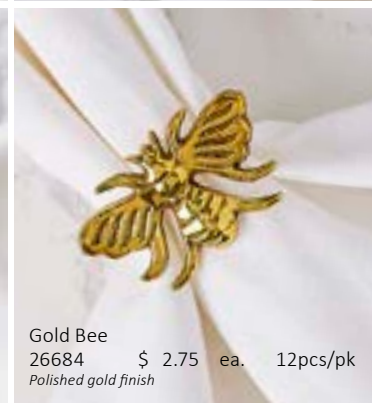

Wood Band
321554 $ 2.50 ea. 12pcs/pk
Stained wood