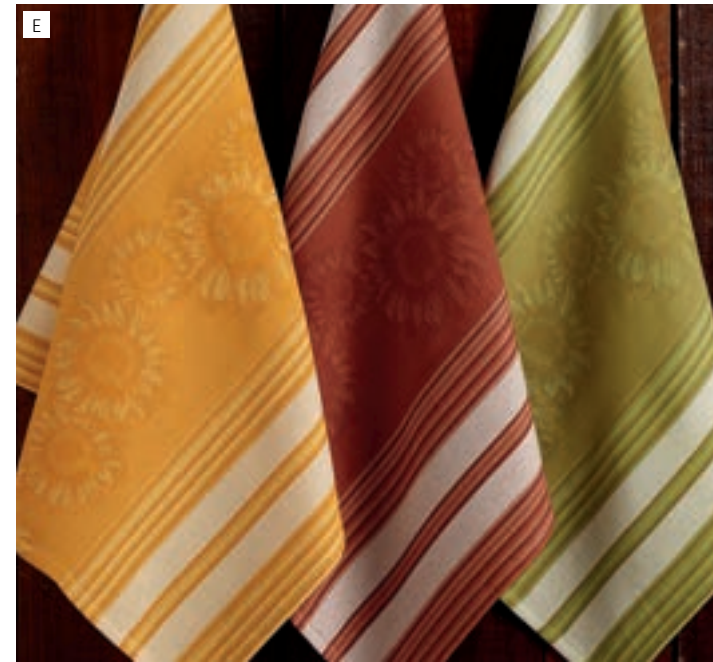

RUSTIC SUNFLOWERS

A. RUSTIC SUNFLOWERS TABLETOP - left to right
Rustic Sunflowers Printed Table Runner 91326 $13.50 ea. 2pcs/pk
Fused and lined · Hand wash cold, line dry, low iron
Picante Dobby Stripe Placemat 91319 $ 3.00 ea. 12pcs/pk
Rustic Sunflowers Printed Placemat 91325 $ 3.75 ea. 12pcs/pk
Fused and lined · Hand wash cold, line dry, low iron
Picante Dobby Stripe Napkin 91323 $ 2.25 ea. 12pcs/pk
Rustic Sunflowers Printed Napkin 91329 $ 3.00 ea. 12pcs/pk

B. SUNFLOWER TABLETOP ACCESSORIES
Sunflower Napkin Ring 21597 $ 2.75 ea. 12pcs/pk
Cast brass with antique copper finish
Sunflower Trivet 24887 $ 8.00 ea. 2pcs/pk
8" dia. · Cast aluminum with antique copper finish and rubber feet

C. RUSTIC SUNFLOWERS PRINTED TABLETOP
Rustic Sunflowers Tablecloth - 52 x 52" 91327 $17.00 ea. 1pc/pk
Rustic Sunflowers Tablecloth - 60 x 84" 91328 $25.50 ea. 1pc/pk
Picante Dobby Stripe Napkin 91323 $ 2.25 ea. 12pcs/pk
Rustic Sunflowers Printed Napkin 91329 $ 3.00 ea. 12pcs/pk
Sunflower Napkin Ring 21597 $ 2.75 ea. 12pcs/pk
Cast brass with antique copper finish

D. SUNFLOWER KITCHEN ACCESSORIES
Sunflower Potholder Gift Set 91330 $ 6.75 ea. 4sets/pk
Includes 1 plaid dishtowel folded inside an embellished potholder

E. SUNFLOWER VINE JACQUARDS
Sunflower Vine Jacquard Dishtowels 91337 $ 3.25 ea. 12pcs/pk
Mixed 12 pack includes 4 of each dishtowel shown

F. RUSTIC SUNFLOWERS EMBELLISHED DISHTOWELS
Rustic Sunflower Embellished Dishtowels 91523 $ 4.00 ea. 12pcs/pk
Mixed 12 pack includes 4 of each dishtowel shown

G. RISE & SHINE KITCHEN APRON
Rise & Shine Printed Apron 91338 $16.00 ea. 2pcs/pk
20 x 29" · Embellished with appliqué and embroidery

H. RUSTIC SUNFLOWERS DISHTOWEL SET
Rustic Sunflowers Printed Dishtowel 91345 $ 3.25 ea. 12pcs/pk
Sunflower Plaid Dishtowel 91333 $ 2.75 ea. 12pcs/pk
Rustic Sunflower Dishtowel Set of 2 91346 $ 6.00 ea. 4sets/pk
Set includes 1 of each dishtowel shown

J. RUSTIC HEAVYWEIGHT ESSENTIALS - left to right
Harvest Heavyweight Dishtowel Set of 3 91342 $ 9.00 ea. 3sets/pk
Harvest Heavyweight Dishcloth Set of 3 91343 $ 4.50 ea. 6sets/pk
*Heavyweight, ultra absorbent dishcloths and dishtowels
Sets include 1 of each color shown, tied with jute ribbon and hang tag*

K. SUNNY SUNFLOWERS PRINTS
Sunny Sunflowers Printed Dishtowels 91334 $ 3.25 ea. 12pcs/pk
Mixed 12 pack includes 6 of each dishtowel shown