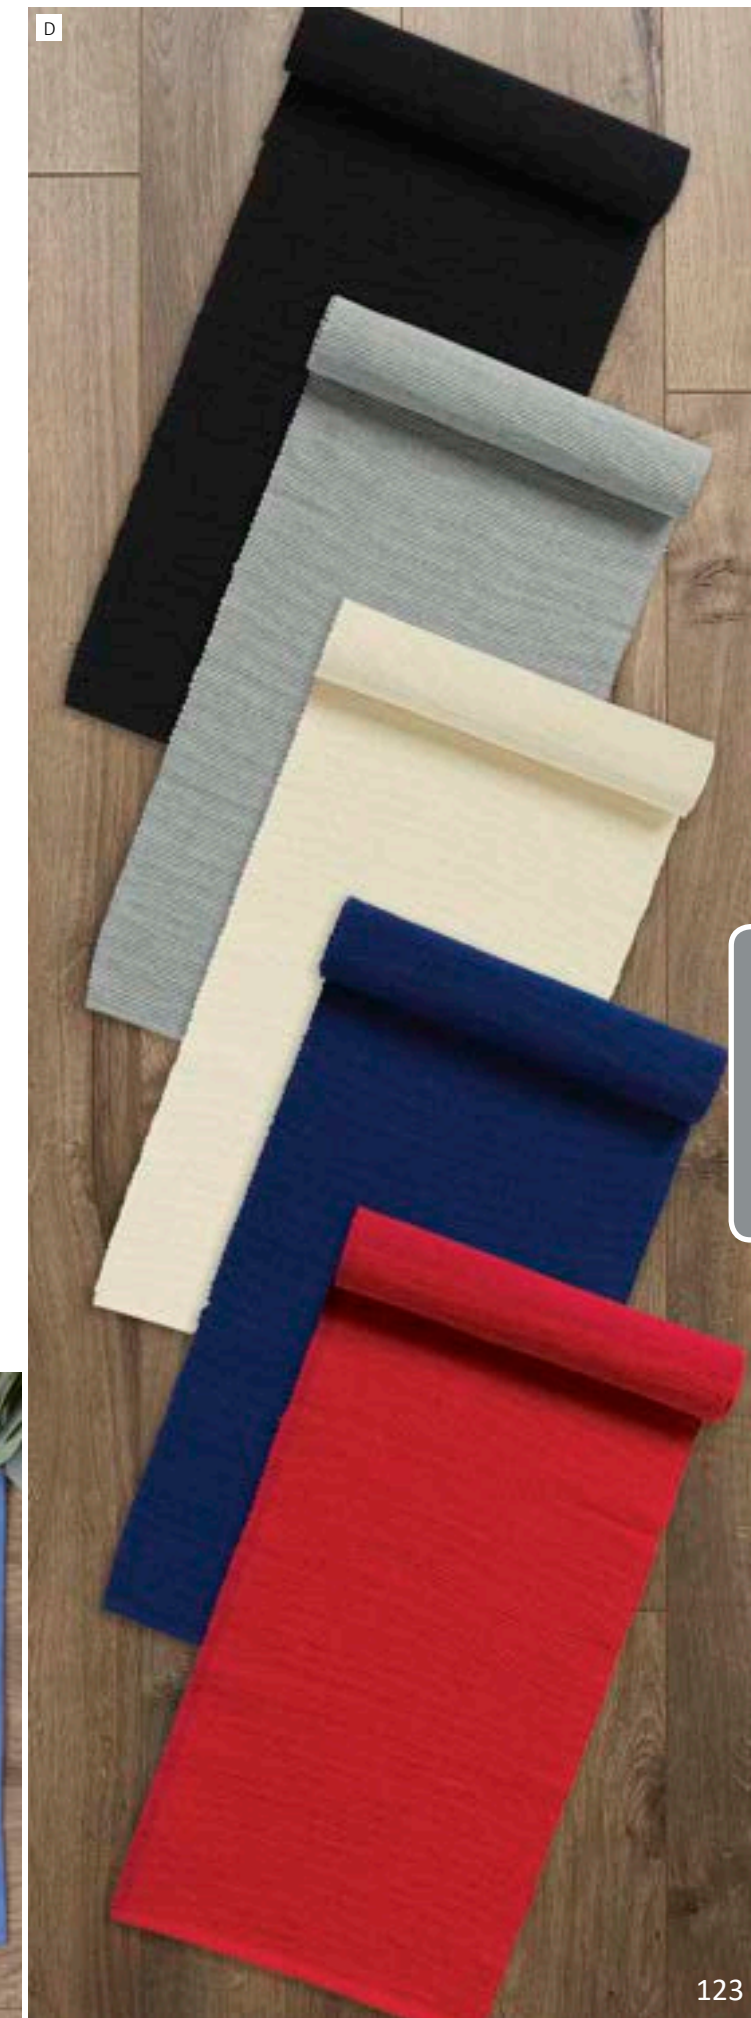

B. BASIC PLACEMATS - left to right

Peacock Placemat	90521	$ 3.00 ea.	12pcs/pk
Spinach Placemat	753501	$ 3.00 ea.	12pcs/pk
Nautical Blue Placemat	6879	$ 3.00 ea.	12pcs/pk
Blueberry Placemat	6910	$ 3.00 ea.	12pcs/pk
White Placemat	305013	$ 3.00 ea.	12pcs/pk
Robin's Egg Blue Placemat	753503	$ 3.00 ea.	12pcs/pk
Faded Denim Placemat	90517	$ 3.00 ea.	12pcs/pk

C. BASIC PLACEMATS - left to right

Garnet Placemat	753497	$ 3.00 ea.	12pcs/pk
Tango Red Placemat	306699	$ 3.00 ea.	12pcs/pk
Snapdragon Placemat	306412	$ 3.00 ea.	12pcs/pk
Vanilla Placemat	28877	$ 3.00 ea.	12pcs/pk
Natural Placemat	305223	$ 3.00 ea.	12pcs/pk
Dove Gray Placemat	90515	$ 3.00 ea.	12pcs/pk
Slate Gray Placemat	753495	$ 3.00 ea.	12pcs/pk
Black Placemat	305015	$ 3.00 ea.	12pcs/pk

The most popular colors of our classic ribbed placemats are now available as ribbed table runners also!

D. BASIC TABLE RUNNERS - top to bottom

Black Table Runner	751090	$ 11.50 ea.	2pcs/pk
Dove Gray Table Runner	751093	$ 11.50 ea.	2pcs/pk
Natural Table Runner	751091	$ 11.50 ea.	2pcs/pk
Nautical Blue Table Runner	751092	$ 11.50 ea.	2pcs/pk
Tango Red Table Runner	751089	$ 11.50 ea.	2pcs/pk