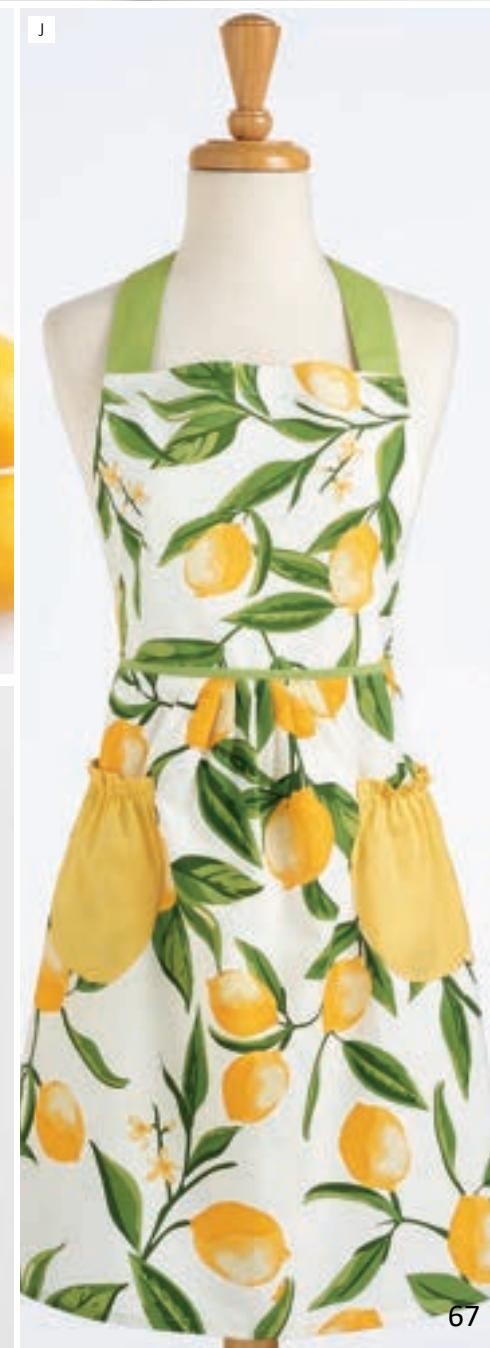

LEMON BLISS

A. LEMON BLISS TABLETOP - left to right

Lemon Bliss Printed Placemat	90828	$ 3.50 ea.	12pcs/pk
Lemon Zest Stripe Placemat	90831	$ 3.00 ea.	12pcs/pk
<i>Fused and lined · Mitered corners · Hand wash cold, line dry, low iron</i>			
Lemon Bliss Printed Napkin	90830	$ 2.75 ea.	12pcs/pk
Lemon Zest Stripe Napkin	90832	$ 2.25 ea.	12pcs/pk
Lemon Bliss Printed Table Runner	90829	$12.50 ea.	2pcs/pk
<i>Fused and lined · Mitered corners · Hand wash cold, line dry, low iron</i>			

B. LEMON BLISS TABLE ACCESSORY

Rattan Napkin Ring	753923	$ 3.00 ea.	12pcs/pk
Lemon Bliss Printed Napkin	90830	$ 2.75 ea.	12pcs/pk

C. LEMON BLISS PRINTED TABLETOP

Lemon Bliss Printed Tablecloth - 52 x 52"	90836	$ 17.00 ea.	1pc/pk
Lemon Bliss Printed Tablecloth - 60 x 84"	90837	$25.50 ea.	1pc/pk
Lemon Bliss Printed Napkin	90830	$ 2.75 ea.	12pcs/pk

D. LEMON BLISS DISHTOWELS

Lemon Bliss Swedish Dishcloth	90846	$ 3.25 ea.	4pcs/pk
8 x 7" · 70% cellulose, 30% cotton · Washer and dryer safe			

E. LEMON BLISS PRINTED TOTE

Lemon Bliss Printed Tote	90852	$12.00 ea.	2pcs/pk
19 x 15 x 5" · Printed cotton with jute bottom and rope handles			
<i>Shake briskly to clean, damp sponge soiled areas</i>			

F. LEMON BLISS DISHTOWELS - left to right

Lemon Squeezy Embellished Dishtowel	90848	$ 3.75 ea.	12pcs/pk
Make Limoncello Printed Dishtowel	90847	$ 3.25 ea.	12pcs/pk

G. RIVIERA LEMONS DISHTOWELS

Riviera Lemons Stripe Jacquard Dishtowel	90849	$ 3.50 ea.	12pcs/pk
Limoncello Stripe Dishtowel	90850	$ 2.75 ea.	12pcs/pk
Riviera Lemons Dishtowel Set of 2	90851	$ 6.25 ea.	4sets/pk
<i>Set includes 1 of each dishtowel shown</i>			

H. LEMON BLISS EMBELLISHED DISHTOWELS - top to bottom

Lemon Sliced Embellished Dishtowel	90844	$ 3.75 ea.	12pcs/pk
Lemon Branch Embellished Dishtowel	90845	$ 3.75 ea.	12pcs/pk

J. LEMON BLISS KITCHEN APRON

Lemon Bliss Apron	90840	$13.50 ea.	2pcs/pk
20 x 29" · Pleated · Gathered printed pockets			

K. LEMON BLISS DISHTOWELS

Lemon Bliss Printed Dishtowel	90842	$ 3.25 ea.	12pcs/pk
Lemon Zest Stripe Dishtowel	90843	$ 2.75 ea.	12pcs/pk
Lemon Bliss Dishtowel Set of 2	90841	$ 6.00 ea.	4sets/pk
<i>Set includes 1 of each dishtowel shown</i>			

L. LEMON EMBELLISHED GIFT SET

Lemon Potholder Gift Set	753120	$ 6.75 ea.	4sets/pk
<i>Includes 1 plaid dishtowel folded inside an embroidered potholder</i>