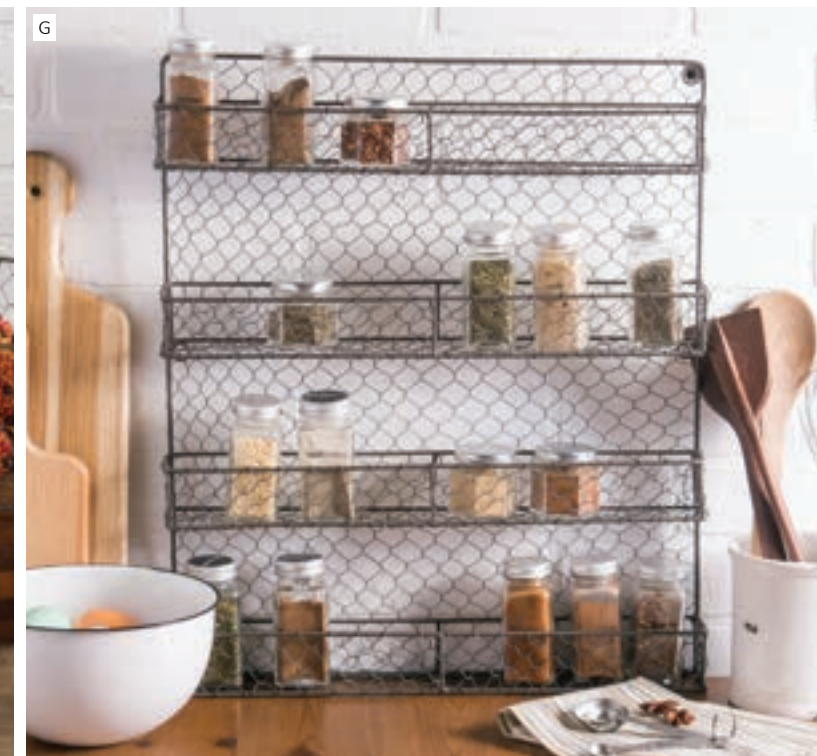

COLLECTIONS