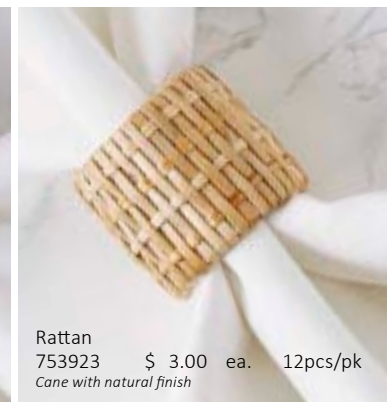

Galvanized Band  
753925 \$ 2.25 ea. 12pcs/pk  
Iron with a galvanized finish

Wood Band  
321554 \$ 2.50 ea. 12pcs/pk  
Stained wood

Rattan  
753923 \$ 3.00 ea. 12pcs/pk  
Cane with natural finish

Wood Rings  
750408 \$ 2.75 ea. 12pcs/pk  
Wood with natural finish