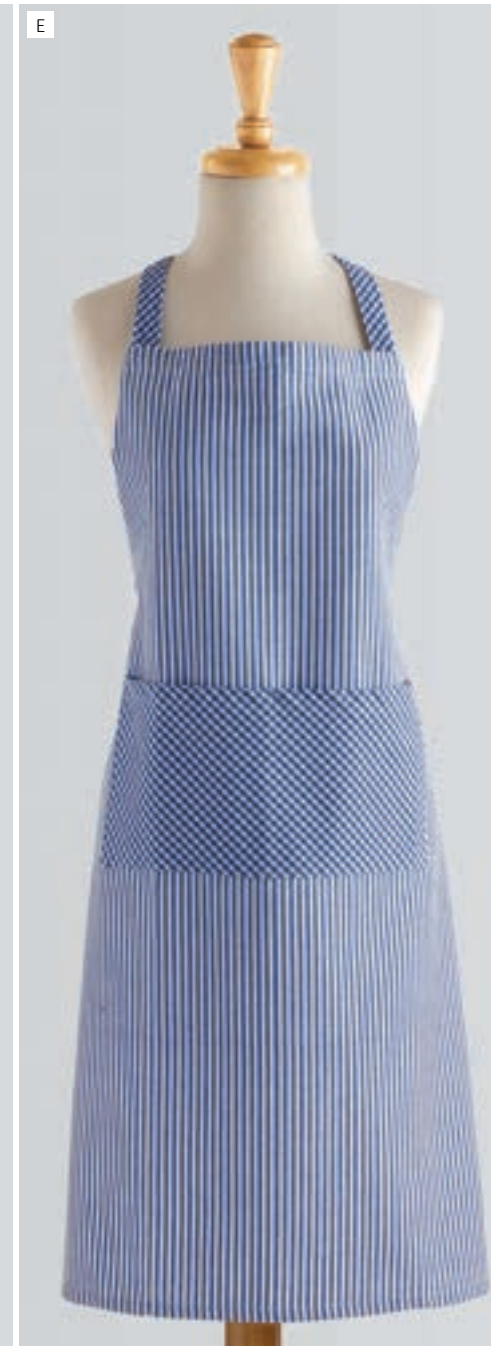

HOME CHEF

1. **A. CHINO CHEF APRON**
   Black Chino Chef Apron 314928 $ 8.50 ea. 4pcs/pk
   28 x 35" · 100% cotton chino · Adjustable ties with pocket
2. **B. CHINO CHEF APRON**
   White Chino Chef Apron 314927 $ 8.50 ea. 4pcs/pk
   28 x 35" · 100% cotton chino · Adjustable ties with pocket
3. **C. CHINO CHEF APRON**
   Tango Red Chino Chef Apron 26271 $ 8.50 ea. 4pcs/pk
   28 x 35" · 100% cotton chino · Adjustable ties with pocket
4. **D. CHEF STRIPE APRON**
   Tango Red Stripe Apron 26659 $ 10.00 ea. 2pcs/pk
   28 x 35" · Adjustable ties with pocket
5. **E. CHEF STRIPE APRON**
   French Blue Stripe Apron 26663 $ 10.00 ea. 2pcs/pk
   28 x 35" · Adjustable ties with pocket

1. **F. CHEF STRIPE APRON**
   Black Stripe Apron 26667 $ 10.00 ea. 2pcs/pk
   28 x 35" · Adjustable ties with pocket
2. **G. TANGO RED CHEF ACCESSORIES**
   Tango Red Oven Mitt 26660 $ 3.75 ea. 4pcs/pk
   Tango Red Potholder 26661 $ 3.25 ea. 4pcs/pk
   Tango Red Dishtowel 26662 $ 2.50 ea. 12pcs/pk
3. **H. FRENCH BLUE CHEF ACCESSORIES**
   French Blue Oven Mitt 26664 $ 3.75 ea. 4pcs/pk
   French Blue Potholder 26665 $ 3.25 ea. 4pcs/pk
   French Blue Dishtowel 26666 $ 2.50 ea. 12pcs/pk
4. **J. BLACK CHEF ACCESSORIES**
   Black Oven Mitt 26668 $ 3.75 ea. 4pcs/pk
   Black Potholder 26669 $ 3.25 ea. 4pcs/pk
   Black Dishtowel 26670 $ 2.50 ea. 12pcs/pk

APRONS