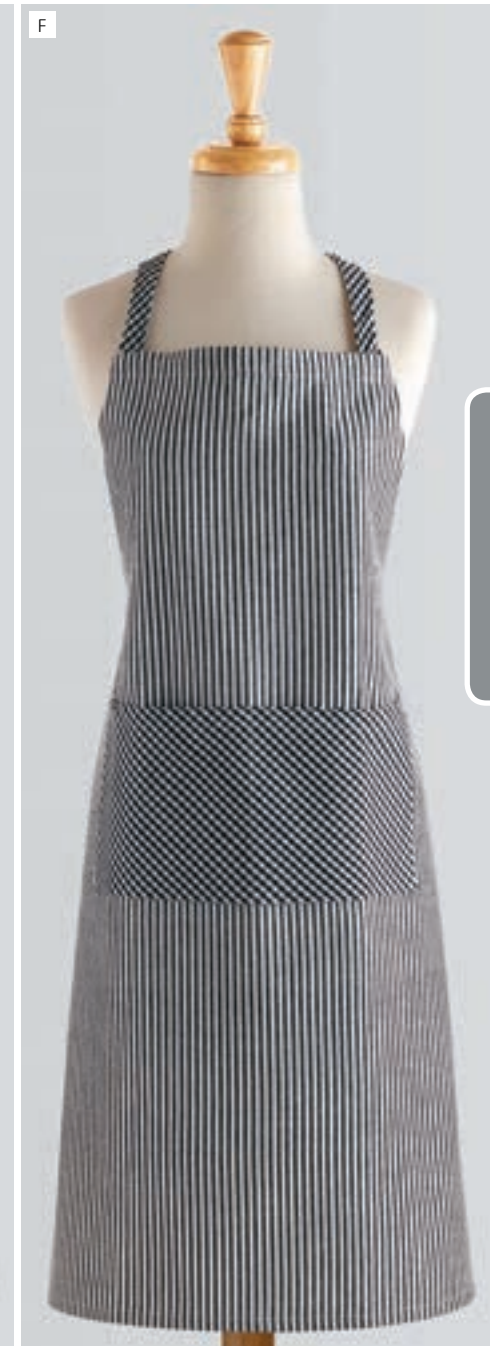

HOME CHEF

1. **A. CHINO CHEF APRON**
   Black Chino Chef Apron 314928 $ 8.50 ea. 4pcs/pk
   28 x 35" · 100% cotton chino · Adjustable ties with pocket
2. **B. CHINO CHEF APRON**
   White Chino Chef Apron 314927 $ 8.50 ea. 4pcs/pk
   28 x 35" · 100% cotton chino · Adjustable ties with pocket
3. **C. CHINO CHEF APRON**
   Tango Red Chino Chef Apron 26271 $ 8.50 ea. 4pcs/pk
   28 x 35" · 100% cotton chino · Adjustable ties with pocket
4. **D. CHEF STRIPE APRON**
   Tango Red Stripe Apron 26659 $ 10.00 ea. 2pcs/pk
   28 x 35" · Adjustable ties with pocket
5. **E. CHEF STRIPE APRON**
   French Blue Stripe Apron 26663 $ 10.00 ea. 2pcs/pk
   28 x 35" · Adjustable ties with pocket

1. **F. CHEF STRIPE APRON**
   Black Stripe Apron 26667 $ 10.00 ea. 2pcs/pk
   28 x 35" · Adjustable ties with pocket
2. **G. TANGO RED CHEF ACCESSORIES**
   Tango Red Oven Mitt 26660 $ 3.75 ea. 4pcs/pk
   Tango Red Potholder 26661 $ 3.25 ea. 4pcs/pk
   Tango Red Dishtowel 26662 $ 2.50 ea. 12pcs/pk
3. **H. FRENCH BLUE CHEF ACCESSORIES**
   French Blue Oven Mitt 26664 $ 3.75 ea. 4pcs/pk
   French Blue Potholder 26665 $ 3.25 ea. 4pcs/pk
   French Blue Dishtowel 26666 $ 2.50 ea. 12pcs/pk
4. **J. BLACK CHEF ACCESSORIES**
   Black Oven Mitt 26668 $ 3.75 ea. 4pcs/pk
   Black Potholder 26669 $ 3.25 ea. 4pcs/pk
   Black Dishtowel 26670 $ 2.50 ea. 12pcs/pk

APRONS