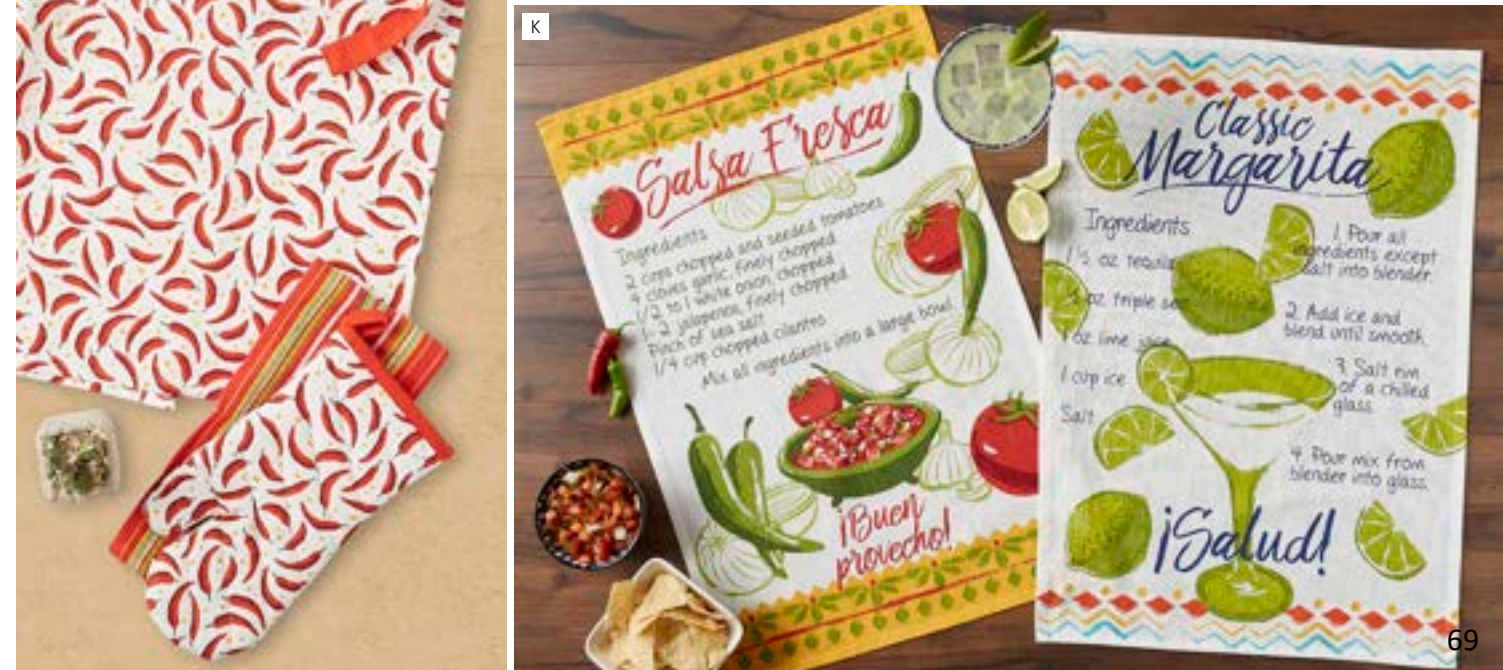

COLLECTIONS