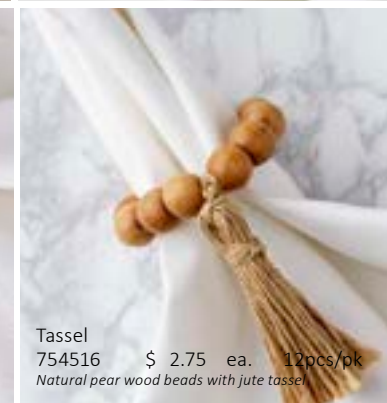

Rattan
753923 $ 3.00 ea. 12pcs/pk
Cane with natural finish