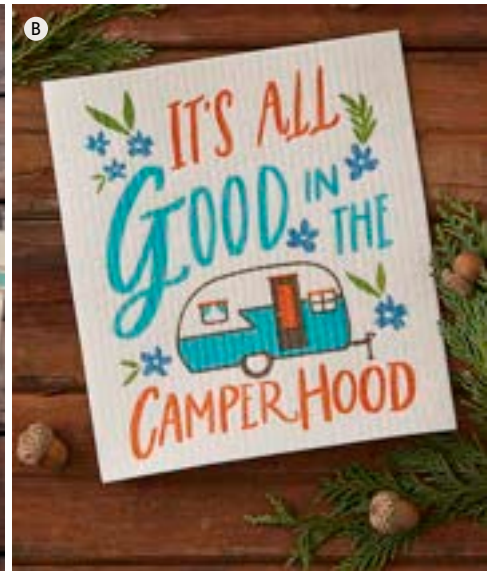

HAPPY CAMPER

A. HAPPY CAMPER TABLETOP

Camper Embellished Placemats
750303 | \$ 4.50 ea. | 12pcs/pk
Fused and lined. Embellished with appliqué and embroidery. Mixed 12 pack includes 3 of each design shown.