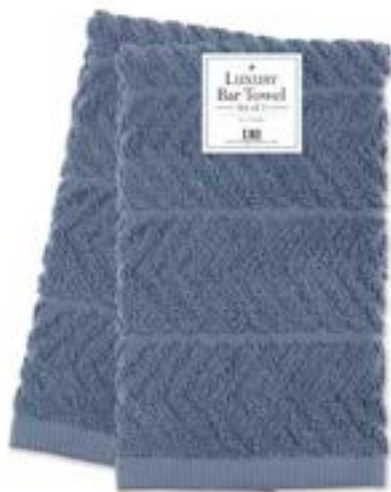

STONEWASH BLUE LUXURY BAR TOWEL SET OF 2

755624 | $ 4.50 ea. | 4sets/pk