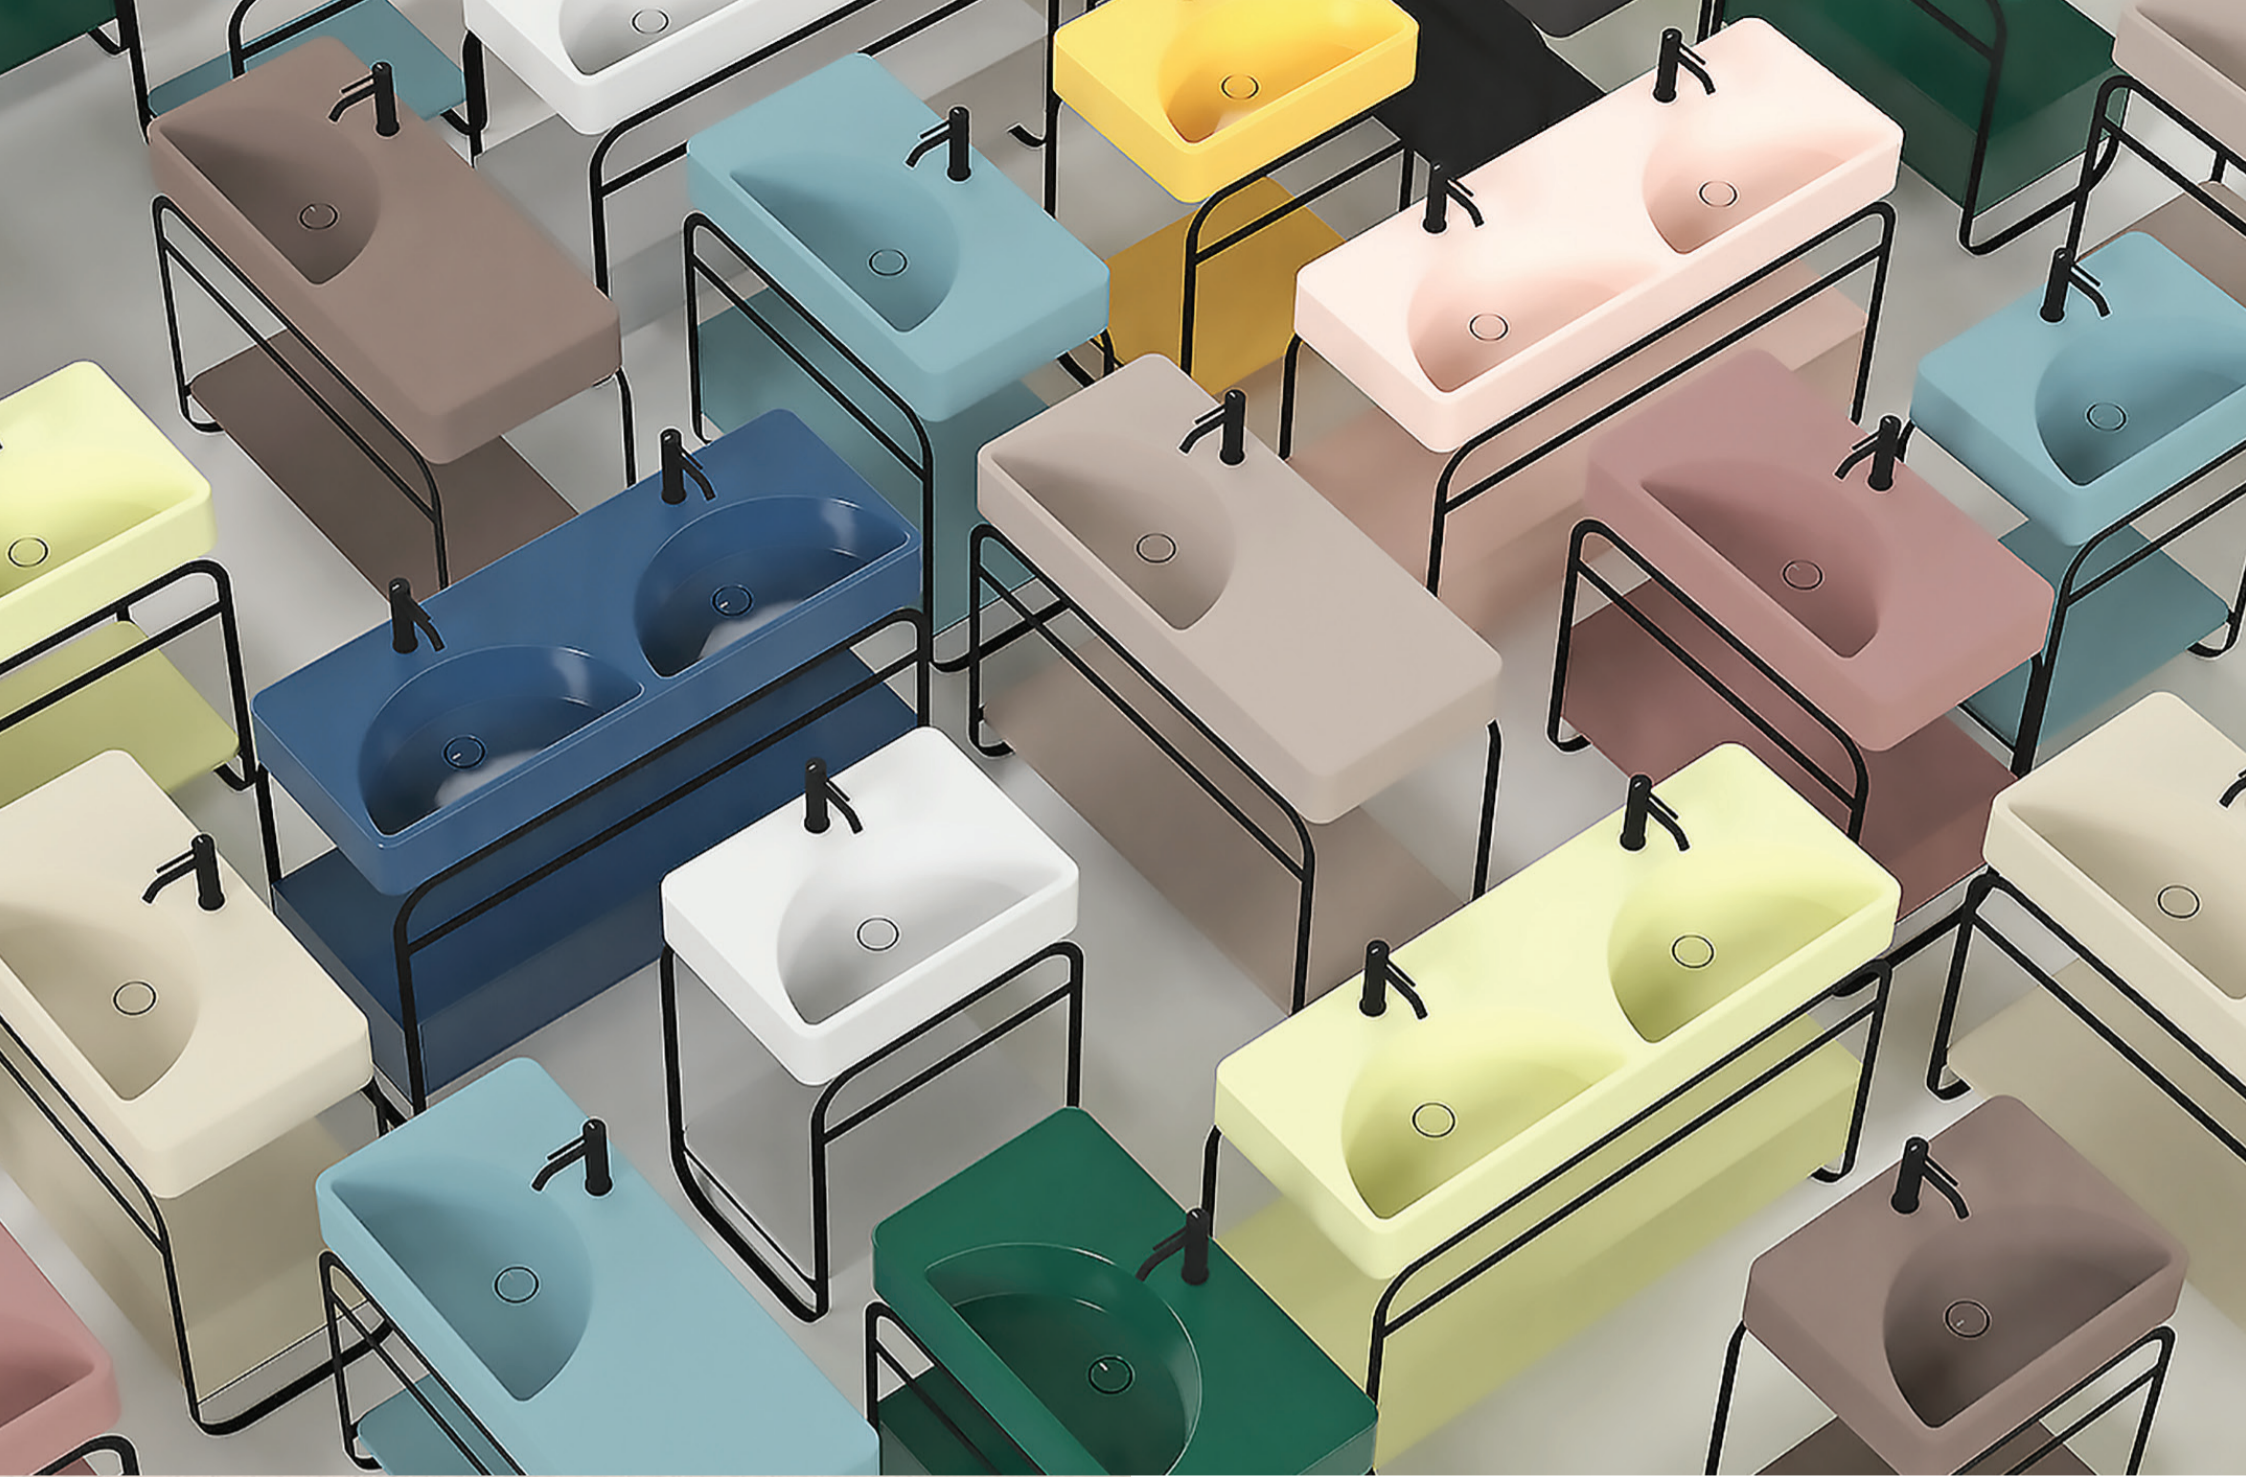

Boldly exploring originality, **LUNARIS** embraces the transformative potential of elegance and simplicity, blending classic and contemporary elements.

alice

CERSAIE
Bologna - Italy