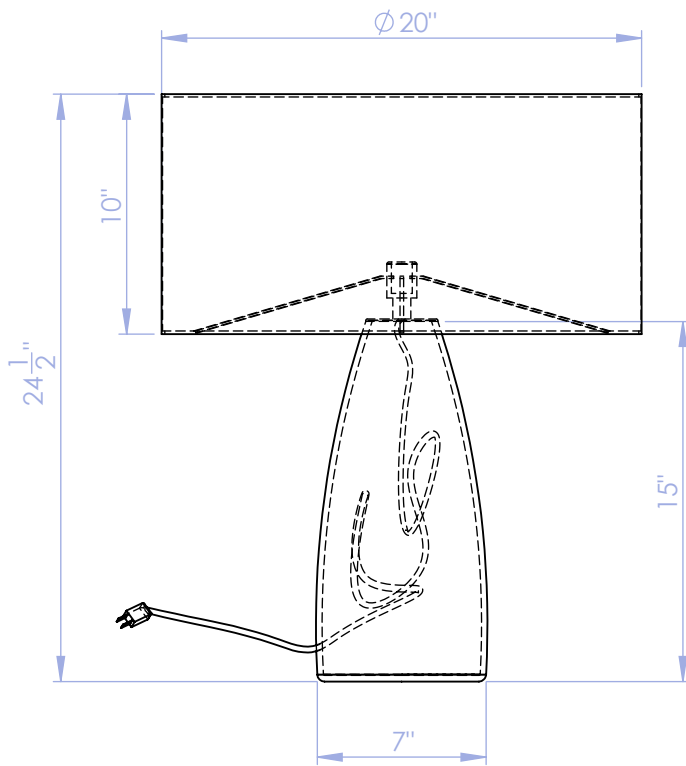

LUMI
COLLECTION

love your space

www.lumidesigncollection.com

6520 5th Avenue South #126
Seattle WA 98108 USA
+1.206.623.1420

For customized finishes please call
our studio or select online for your
unique look

COLLECTION: **SERAFINA**

SPECS:

- 120V MOUNT PLUG IN
- METAL FINISH OPTIONS
- ARTISAN BLOWN GLASS
- TOTAL WEIGHT 15LBS
- UL LISTED COMPONENT