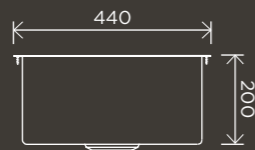

Kitchen Sink - Single Bowl
440 x 440

MKS-S440440