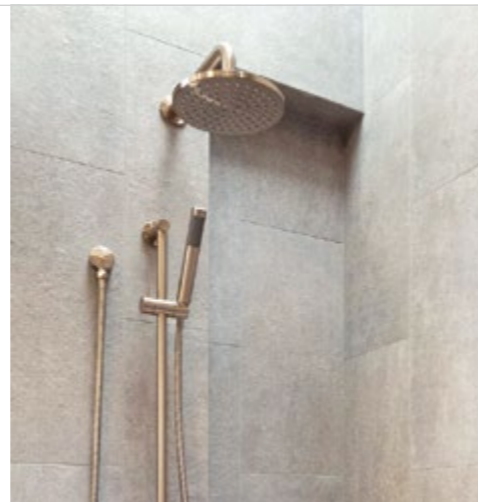

### CUSTOMISE YOUR OWN CHOOSE A SHOWER ARM & ROSE

Meir shower head comes in two sizes, and the Meir shower arm comes in round, curved, or ceiling shower arm option to suit your taste. Match either of them with industrial, modern, scandi, or contemporary interiors for stunning results.

SHOWER ROSE    +    SHOWER ARM    =