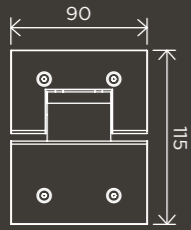

**BATHROOM ACCESSORIES
& HARDWARE**

**Glass to Glass
Shower Door
Hinge**

MGA01N

**Glass to Wall
Shower Door
Hinge**

MGA02N