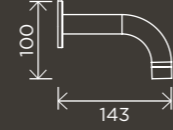

## SPOUTS

**Square Wall Spout**

MS01

**Round Curved Spout**

MS05

**Round Curved Spout 130mm**

MS05-130

**Round High-Rise Swivel Wall Spout**