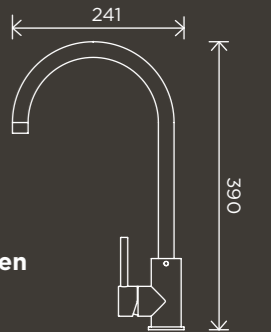

Outdoor Kitchen Mixer - SS316