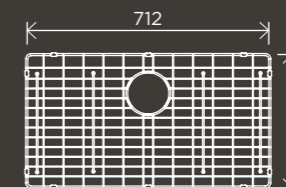

GRID-06

**Lavello Protection Grid for MKSP-S840440D**

GRID-07

**Lavello Protection Grid for MKSP-S760440**

GRID-08

*Pictured: Round Shower Rose 300mm (MH06), Round Wall Shower Arm 400mm (MA02-400), Round Wall Mixer Short Pin-lever (MW03S), Round Single Towel Rail (MR01-SR90) and Square Floor Grate Shower Drain 100mm Outlet (MP06-100) all in Matte Black.*