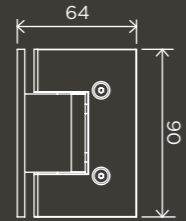

**Glass to Wall
Shower Door
Hinge**

**Glass Fixing U
Bracket**

MGA03N