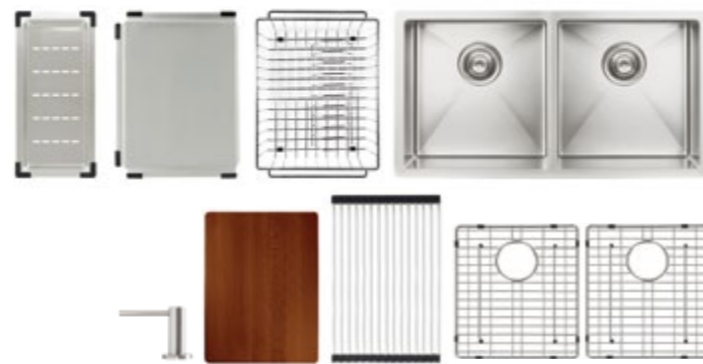

## Lavello Protection Grid for MKSP-S760440

Gunmetal Black: GRID-08-GM  
Brushed Bronze Gold: GRID-08-BB  
Stainless Steel: GRID-08

**Kitchen Sink  
One and Half Bowl 670 x 440**

MKSP-D670440

Round Soap Dispenser: MP09  
Dish Draining Tray: DDT-01  
Lavello Stainless Steel Rolling Mat Protector: RM-01  
Kitchen Sink Colander: MCO-01  
Chopping Board: MCBL-01  
Dish Rack: MDR-01  
Lavello Protection Grid for MKSP-D670440 (2pcs): GRID-04

**Kitchen Sink  
Double Bowl 760 x 440**

MKSP-D760440

Round Soap Dispenser: MP09  
Dish Draining Tray: DDT-01  
Lavello Stainless Steel Rolling Mat Protector: RM-01  
Kitchen Sink Colander: MCO-01  
Chopping Board: MCBL-01  
Dish Rack: MDR-01  
Lavello Protection Grid for MKSP-D760440 (2pcs): GRID-05

**Kitchen Sink  
Double Bowl 860 x 440**

MKSP-D860440

Round Soap Dispenser: MP09  
Dish Draining Tray: DDT-01  
Lavello Stainless Steel Rolling Mat Protector: RM-01  
Kitchen Sink Colander: MCO-01  
Chopping Board: MCBL-01  
Dish Rack: MDR-01  
Lavello Protection Grid for MKSP-D860440 (2pcs): GRID-03