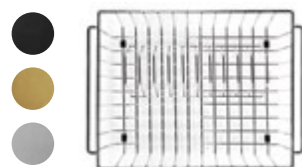

## Dish Rack

Gunmetal Black: MDR-01-GM  
Brushed Bronze Gold: MDR-01-BB  
Brushed Nickel: MDR-01-NK