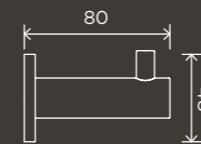

Outdoor Robe Hook - SS316