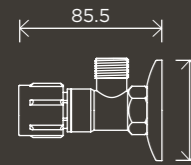

**Glass Fixing U  
Bracket**

MGA03N

**Round  
Bathroom Shelf**

MR08

**Round Toilet  
Brush and Holder**

MTO01-R

**Round Mini Stop  
Cistern Tap with  
Backplate**

MP11P