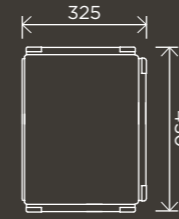

KITCHEN ACCESSORIES

Dish Draining Tray

DDT-01

Kitchen Sink Colander

MCO-01