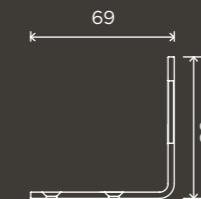

Outdoor Soap Dispenser Bracket - SS316