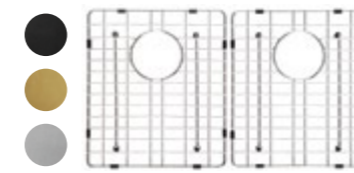

Lavello Protection Grid for MKSP-D760440 (2pcs)

Gunmetal Black: GRID-05-GM
Brushed Bronze Gold: GRID-05-BB
Stainless Steel: GRID-05