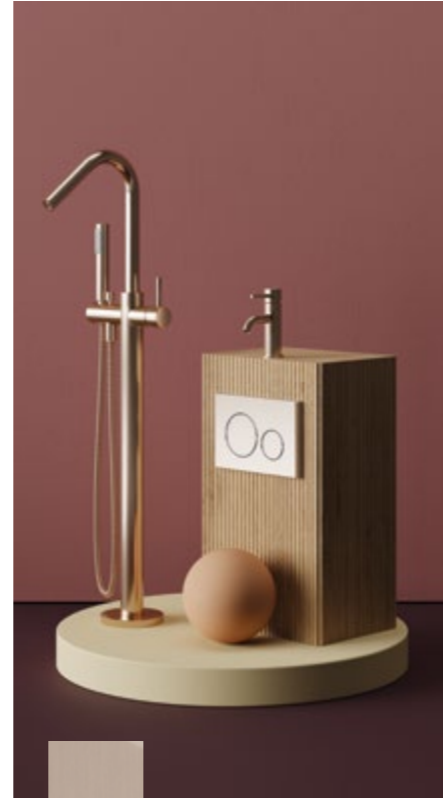

Champagne

Set the benchmark for stylish living with a finish that exudes a sense of fluidity and versatility. The effervescence of rose-gold brings a new luxury to brass and the result is brilliant. Pair Champagne with pale timber, earthy tiling and an abundance of natural light for maximum impact.