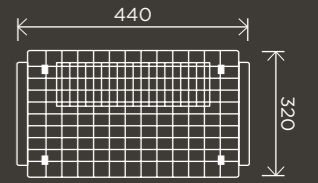

SINKS

MKSP-D670440

MKSP-D760440

MKSP-S760440

MKSP-S840440

MKSP-D670440

MKSP-S380440

MKSP-S450450

STAINLESS STEEL SINKS

MKS-S300450

MKS-S440440

MKS-S550450

KITCHEN ACCESSORIES

DDT-01

MCO-01

Dish Rack

MDR-01

MCBL-01

RM-01

MST04

GRID-01

GRID-02

GRID-03

GRID-04

GRID-05

GRID-06

GRID-07

GRID-08