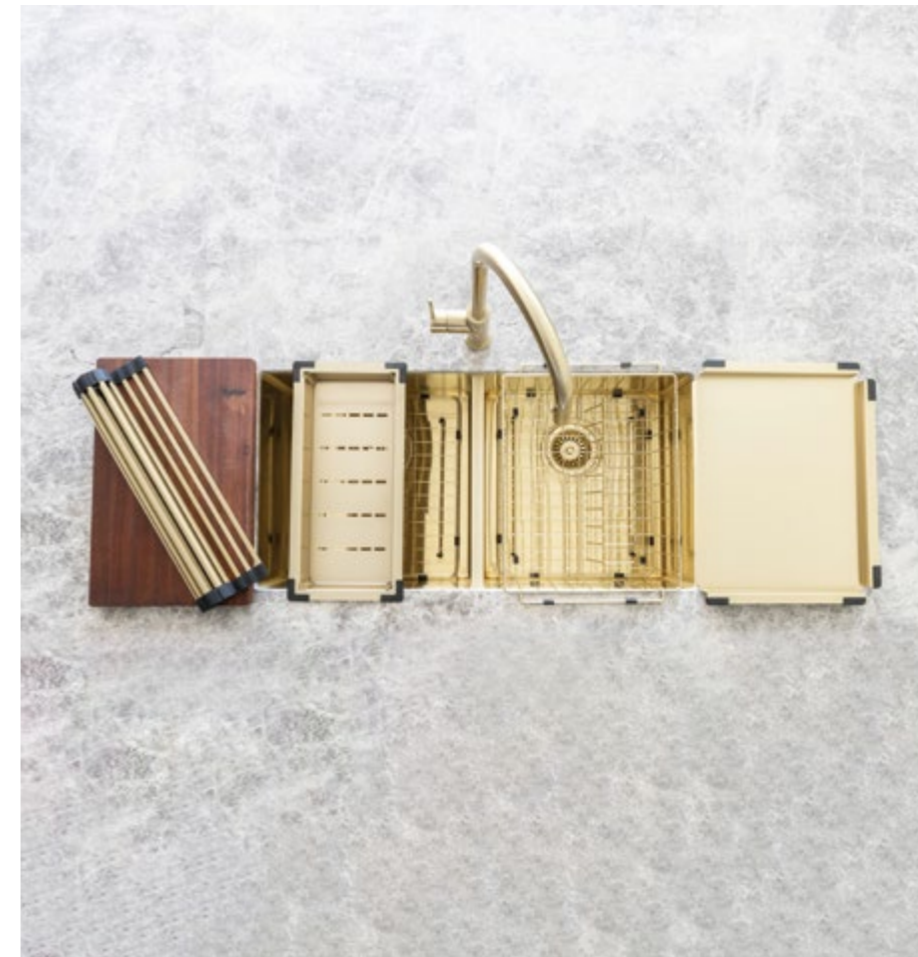

MKSP-S760440-NK  
Brushed Nickel

**Kitchen Sink - Drainboard Single Bowl 840 x 440 x 200**

MKSP-S840440D-GM  
Gunmetal Black

MKSP-S840440D-BB  
Brushed Bronze Gold

MKSP-S840440D-NK  
Brushed Nickel

Lavello sinks have won awards in 2019 and 2020 resulting in becoming the only Australian sink brand to win back awards at an international level.