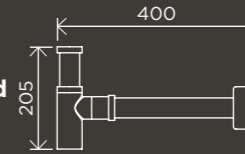

**Round Double  
Towel Rail 900mm**

MR01-R90

**Round Single  
Towel Rail 600mm**

MR01-SR60

**Round Single  
Towel Rail 900mm**

MR01-SR90

**Round  
Robe Hook**

MR03-R