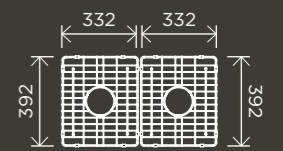

Lavello Protection Grid for MKSP-D1160440D (2pcs)

GRID-06