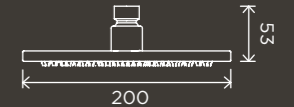

## OUTDOOR RANGE

**Outdoor Wall Mixer - SS316**

MW16N-SS316

**Outdoor Combination Shower Rail - SS316**

MZ1004N-R-SS16

**Outdoor Round Shower Rose 200mm - SS316**

MH14N-SS316

**Outdoor Shower Arm 400mm - SS316**