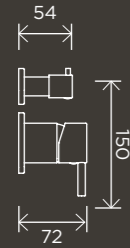

WALL MIXERS

Round Diverter Mixer