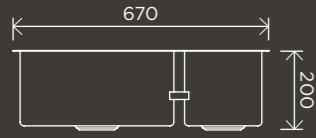

SINKS

Kitchen Sink - One and Half Bowl
670 x 440

MKSP-D670440