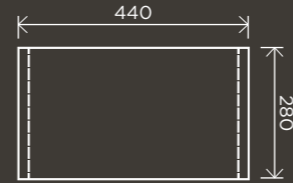

Chopping Board

MCBL-01

Lavello Stainless Steel Rolling Mat Protector

RM-01