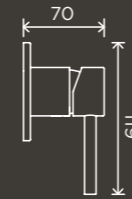

OUTDOOR RANGE

Outdoor Wall Mixer - SS316