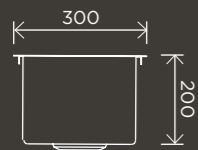

STAINLESS STEEL SINKS

Kitchen Sink - Single Bowl
300 x 450

MKS-S300450