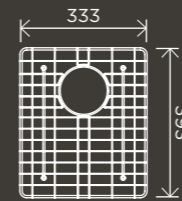

Lavello Protection Grid for MKSP-S380440

GRID-01