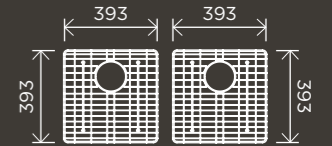

Lavello Protection Grid for MKSP-D860440 (2pcs)

GRID-03