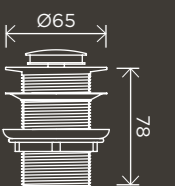

**40mm Pop
Up Waste -
No Overflow /
Unslotted**

MP04-B40