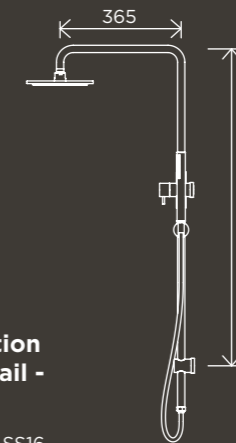

Outdoor Combination Shower Rail - SS316