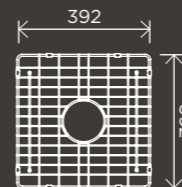

Lavello Protection Grid for MKSP-S840440D

GRID-07