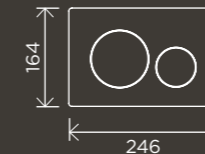

**Sigma21 Dual
Flush Plate
by Geberit**

115.884.00.1

**Round Bottle
Trap for 32mm
Basin Waste and
40mm Outlet**