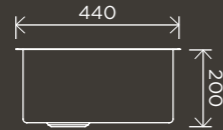

Kitchen Sink - Single Bowl
380 x 440

MKSP-S380440