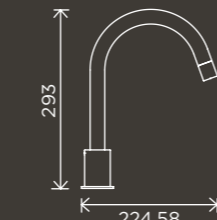

Deck Mounted Spout