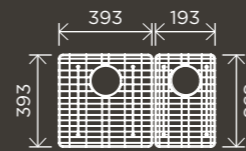

Lavello Protection Grid for MKSP-D670440 (2pcs)

GRID-04