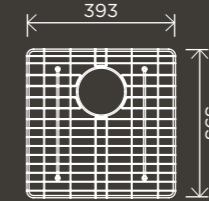

Lavello Protection Grid for MKSP-S450450

GRID-02