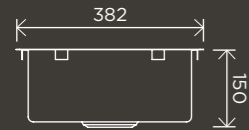

Kitchen Sink - One and Half Bowl
670 x 440

MKSP-D670440