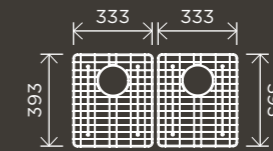

Lavello Protection Grid for MKSP-D760440 (2pcs)

GRID-05