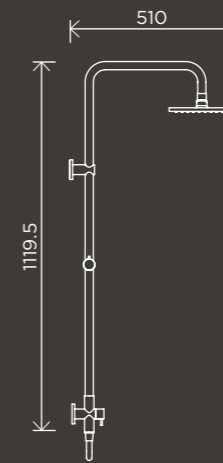

## SHOWERS

**200mm Rose, Round Combination Shower Rail Single-Function Hand Shower**

MZ0704-R

**300mm Rose, Round Combination Shower Rail Single-Function Hand Shower**

MZ0706-R

**Round Hand Shower on Rail Column**