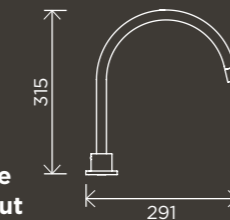

Deck Mounted Spout

Round High-Rise Swivel Hob Spout