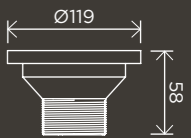

Sink Strainer and Waste Plug Basket with Stopper

GRID-01