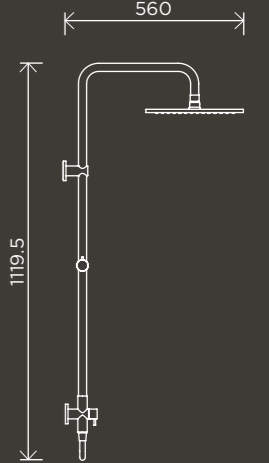

## SHOWERS

**200mm Rose, Round Combination Shower Rail Single-Function Hand Shower**

MZ0704-R

**300mm Rose, Round Combination Shower Rail Single-Function Hand Shower**

MZ0706-R

**Round Hand Shower on Rail Column**