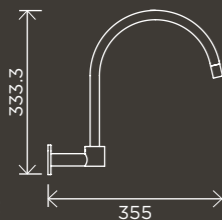

## SPOUTS

**Square Wall Spout**

MS01

**Round Curved Spout**

MS05

**Round Curved Spout 130mm**

MS05-130

**Round High-Rise Swivel Wall Spout**