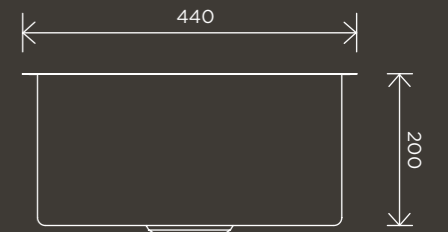

Outdoor Sink - SS316