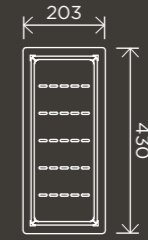

Kitchen Sink Colander

Dish Rack

MDR-01