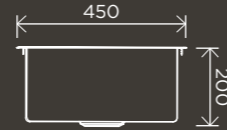

Kitchen Sink - Single Bowl
450 x 450

MKSP-S450450