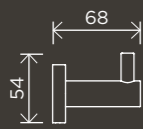

**Round Double  
Towel Rail 900mm**

MR01-R90

**Round Single  
Towel Rail 600mm**

MR01-SR60

**Round Single  
Towel Rail 900mm**

MR01-SR90

**Round  
Robe Hook**

MR03-R