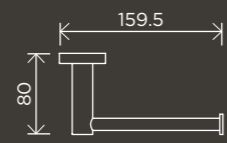

**Round Toilet
Roll Holder**

MR02-R

**Round Guest
Towel Rail**