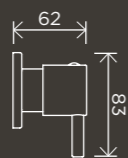

Round Quarter Turn Wall Top Assemblies