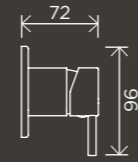

Round Wall Mixer