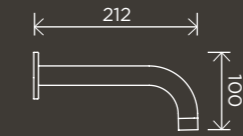

Outdoor Universal Round Curved Spout - SS316