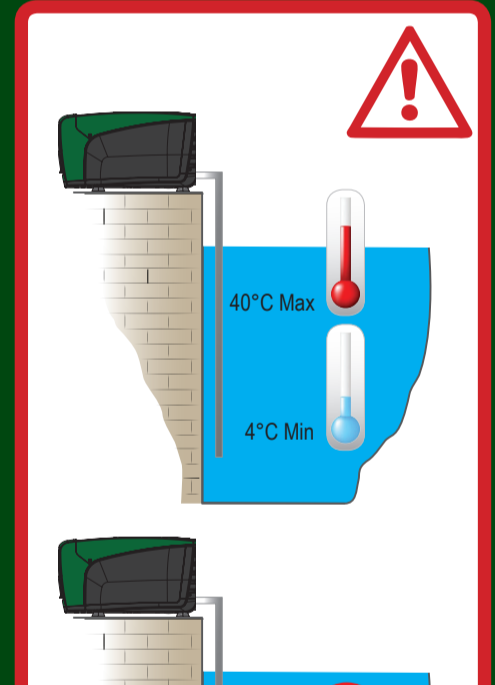

SETPOINT MENU
SP Setpoint pressure
3,0 bar
GO 2000 rpm 3,0 bar

PUMP ENABLE / DISABLE

MONITOR MENU
0,0 bar
0,10 kW
0 rpm

MONITOR MENU
3,0 bar
1,24 kW
2000 rpm

ANTICYCLING

TECH. ASS. MENU
AY Anti cycling
0 Disabled
GO 2000 rpm 3,0 bar

TECH. ASS. MENU
AY Anti cycling
1 Enable
GO 2000 rpm 3,0 bar

50°C Max

0°C Min

www.dabpumps.com