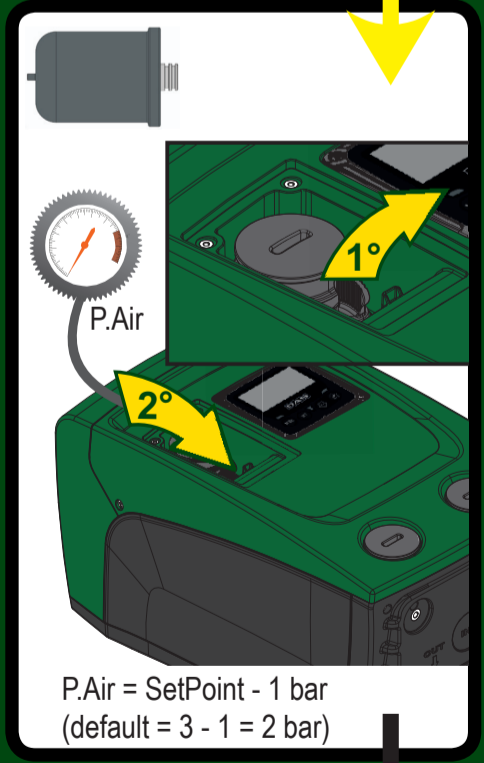

CONTRAST

MONITOR MENU
CT Contrast
3

MONITOR MENU
BK Backlight

LANGUAGE

BACKLIGHT

SET POINT

USER MENU
STATE: GO RS 2000 rpm
VP 3,0 bar VF 90,0 l/min
PO 1,40 kW C1 4,8 Arms

SETPOINT MENU
SP Setpoint pressure
3,0 bar
GO 2000 rpm 3,0 bar

PUMP ENABLE / DISABLE

MONITOR MENU
0,0 bar
0,10 kW
0 rpm

MONITOR MENU
3,0 bar
1,24 kW
2000 rpm

ANTICYCLING

TECH. ASS. MENU
AY Anti cycling
0 Disabled
GO 2000 rpm 3,0 bar

TECH. ASS. MENU
AY Anti cycling
1 Enable
GO 2000 rpm 3,0 bar

50°C Max

0°C Min

www.dabpumps.com