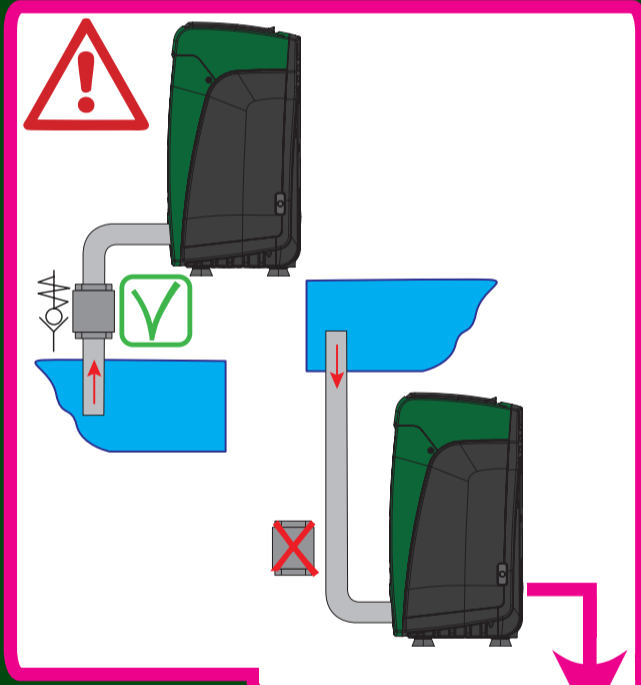

CONTRAST

MONITOR MENU
CT Contrast
3

MONITOR MENU
BK Backlight

LANGUAGE

BACKLIGHT

SET POINT

USER MENU
STATE: GO RS 2000 rpm
VP 3,0 bar VF 90,0 l/min
PO 1,40 kW C1 4,8 Arms

SETPOINT MENU
SP Setpoint pressure
3,0 bar
GO 2000 rpm 3,0 bar

PUMP ENABLE / DISABLE

MONITOR MENU
0,0 bar
0,10 kW
0 rpm

MONITOR MENU
3,0 bar
1,24 kW
2000 rpm

ANTICYCLING

TECH. ASS. MENU
AY Anti cycling
0 Disabled
GO 2000 rpm 3,0 bar

TECH. ASS. MENU
AY Anti cycling
1 Enable
GO 2000 rpm 3,0 bar

50°C Max

0°C Min

www.dabpumps.com