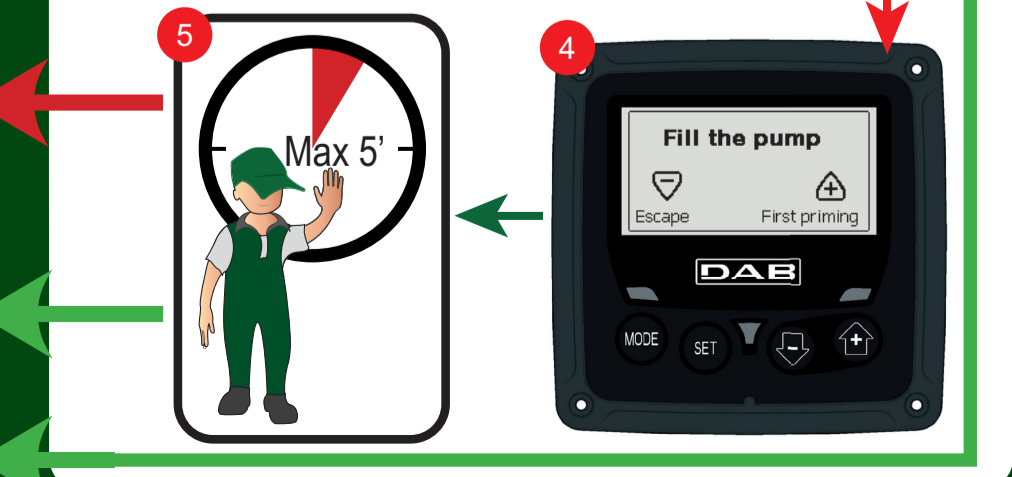

08/15 cod. 60163587