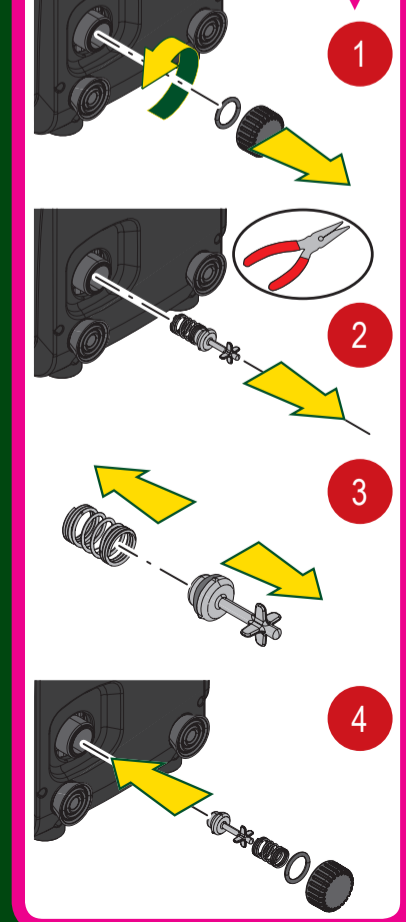

CONTRAST

MONITOR MENU
CT Contrast
3

MONITOR MENU
BK Backlight

LANGUAGE

BACKLIGHT

SET POINT

USER MENU
STATE: GO RS 2000 rpm
VP 3,0 bar VF 90,0 l/min
PO 1,40 kW C1 4,8 Arms

SETPOINT MENU
SP Setpoint pressure
3,0 bar
GO 2000 rpm 3,0 bar

PUMP ENABLE / DISABLE

MONITOR MENU
0,0 bar
0,10 kW
0 rpm

MONITOR MENU
3,0 bar
1,24 kW
2000 rpm

ANTICYCLING

TECH. ASS. MENU
AY Anti cycling
0 Disabled
GO 2000 rpm 3,0 bar

TECH. ASS. MENU
AY Anti cycling
1 Enable
GO 2000 rpm 3,0 bar

50°C Max

0°C Min

www.dabpumps.com