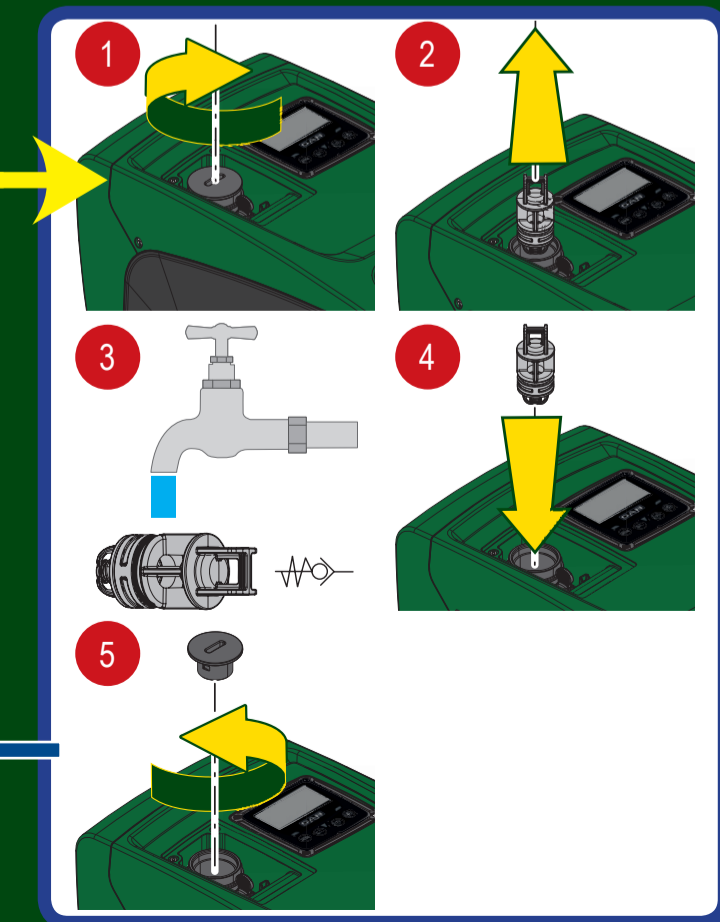

CONTRAST

MONITOR MENU
CT Contrast
3

MONITOR MENU
BK Backlight

LANGUAGE

BACKLIGHT

SET POINT

USER MENU
STATE: GO RS 2000 rpm
VP 3,0 bar VF 90,0 l/min
PO 1,40 kW C1 4,8 Arms

SETPOINT MENU
SP Setpoint pressure
3,0 bar
GO 2000 rpm 3,0 bar

PUMP ENABLE / DISABLE

MONITOR MENU
0,0 bar
0,10 kW
0 rpm

MONITOR MENU
3,0 bar
1,24 kW
2000 rpm

ANTICYCLING

TECH. ASS. MENU
AY Anti cycling
0 Disabled
GO 2000 rpm 3,0 bar

TECH. ASS. MENU
AY Anti cycling
1 Enable
GO 2000 rpm 3,0 bar

50°C Max

0°C Min

www.dabpumps.com