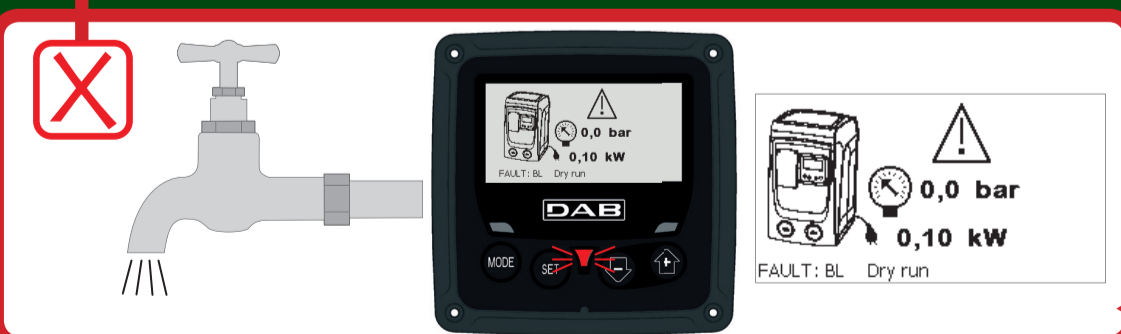

08/15 cod. 60163587

CONTRAST

MONITOR MENU
CT Contrast
3

MONITOR MENU
BK Backlight

LANGUAGE

BACKLIGHT

SET POINT

USER MENU
STATE: GO RS 2000 rpm
VP 3,0 bar VF 90,0 l/min
PO 1,40 kW C1 4,8 Arms

SETPOINT MENU
SP Setpoint pressure
3,0 bar
GO 2000 rpm 3,0 bar

PUMP ENABLE / DISABLE

MONITOR MENU
0,0 bar
0,10 kW
0 rpm

MONITOR MENU
3,0 bar
1,24 kW
2000 rpm

ANTICYCLING

TECH. ASS. MENU
AY Anti cycling
0 Disabled
GO 2000 rpm 3,0 bar