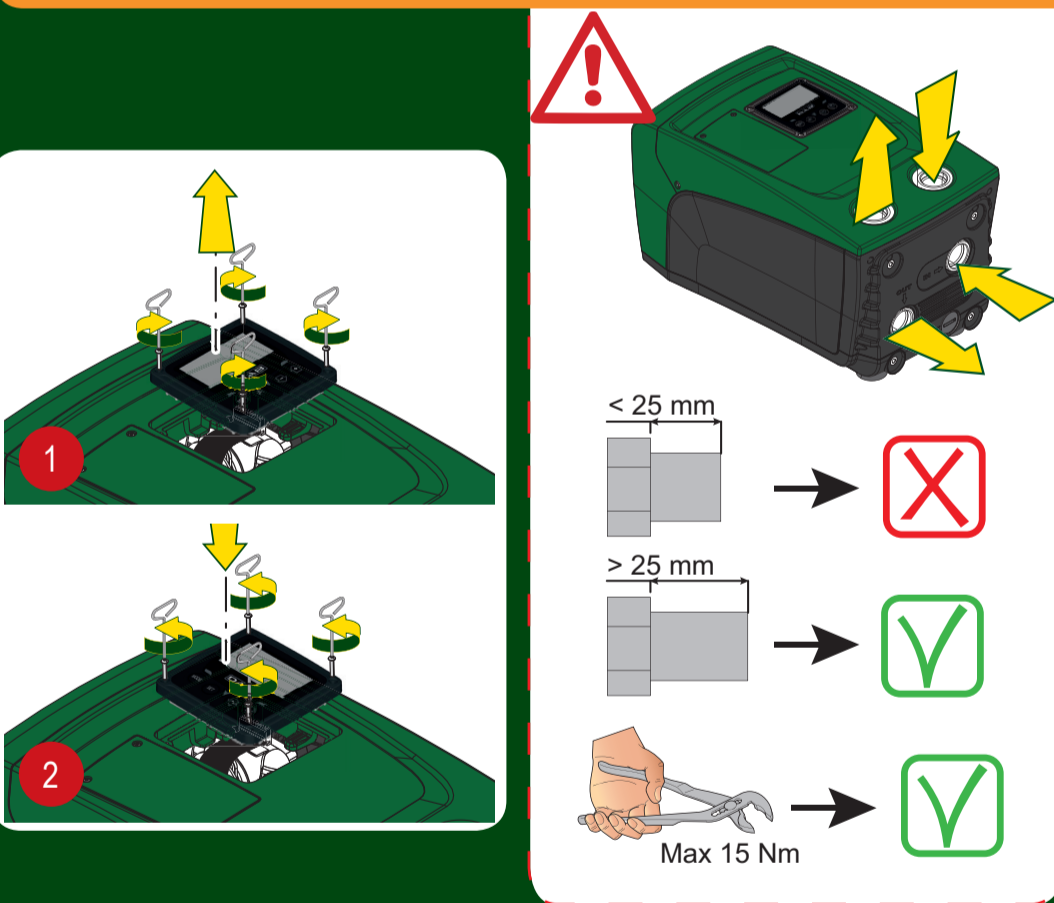

08/15 cod. 60163587

CONTRAST

MONITOR MENU
CT Contrast
3

MONITOR MENU
BK Backlight

LANGUAGE

BACKLIGHT

SET POINT

USER MENU
STATE: GO RS 2000 rpm
VP 3,0 bar VF 90,0 l/min
PO 1,40 kW C1 4,8 Arms

SETPOINT MENU
SP Setpoint pressure
3,0 bar
GO 2000 rpm 3,0 bar

PUMP ENABLE / DISABLE

MONITOR MENU
0,0 bar
0,10 kW
0 rpm

MONITOR MENU
3,0 bar
1,24 kW
2000 rpm

ANTICYCLING

TECH. ASS. MENU
AY Anti cycling
0 Disabled
GO 2000 rpm 3,0 bar