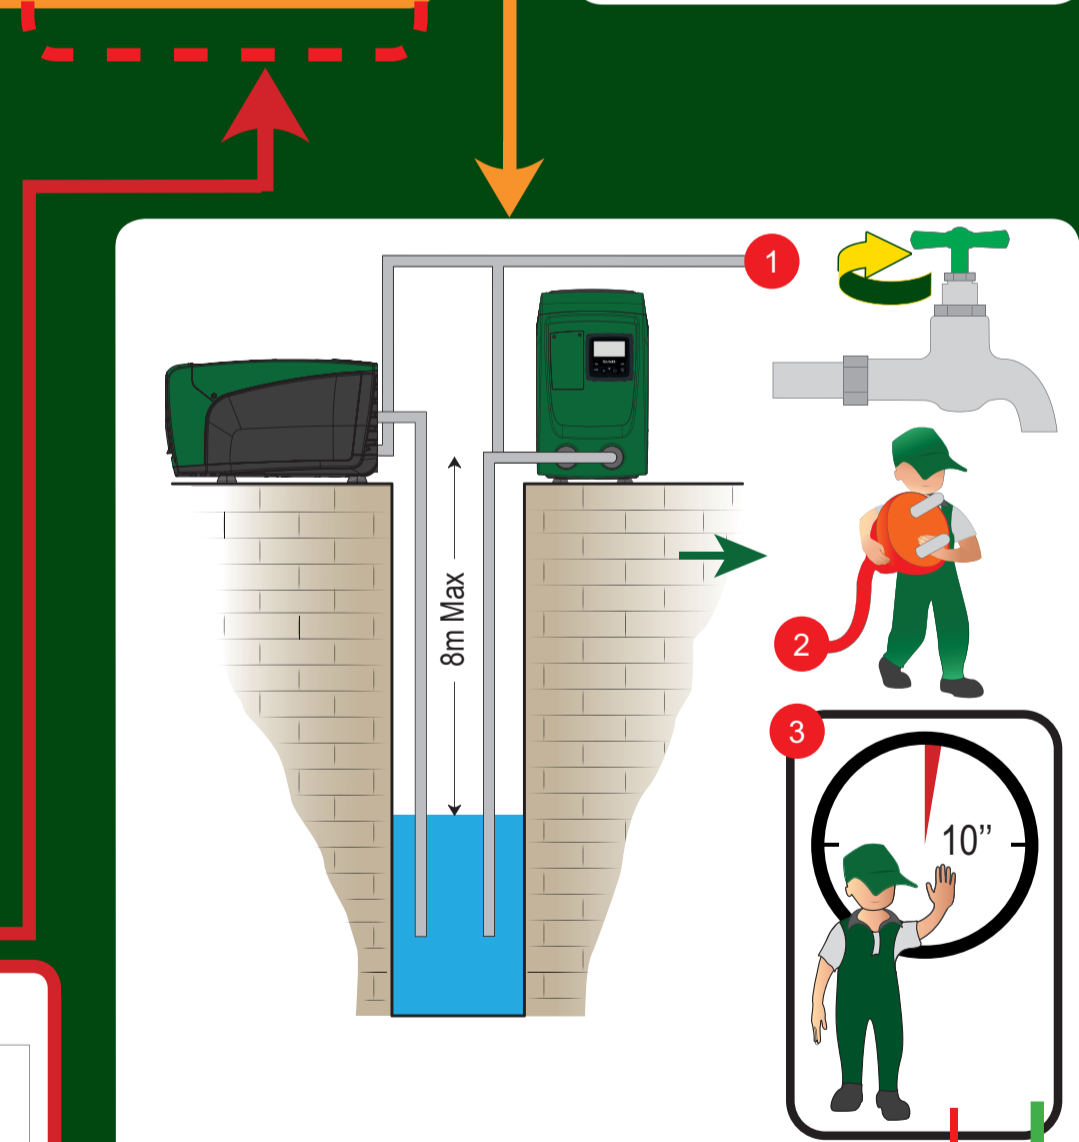

08/15 cod. 60163587

CONTRAST

MONITOR MENU
CT Contrast
3

MONITOR MENU
BK Backlight

LANGUAGE

BACKLIGHT

SET POINT

USER MENU
STATE: GO RS 2000 rpm
VP 3,0 bar VF 90,0 l/min
PO 1,40 kW C1 4,8 Arms

SETPOINT MENU
SP Setpoint pressure
3,0 bar
GO 2000 rpm 3,0 bar

PUMP ENABLE / DISABLE

MONITOR MENU
0,0 bar
0,10 kW
0 rpm

MONITOR MENU
3,0 bar
1,24 kW
2000 rpm

ANTICYCLING

TECH. ASS. MENU
AY Anti cycling
0 Disabled
GO 2000 rpm 3,0 bar

TECH. ASS. MENU
AY Anti cycling
1 Enable
GO 2000 rpm 3,0 bar

50°C Max

0°C Min

www.dabpumps.com