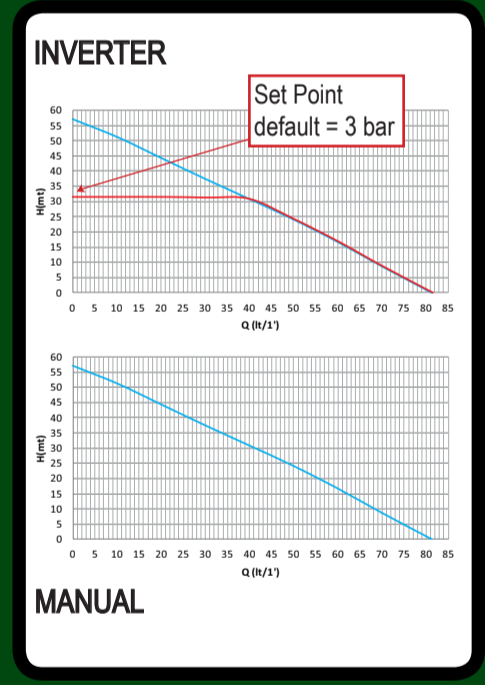

CONTRAST

MONITOR MENU
CT Contrast
3

MONITOR MENU
BK Backlight

LANGUAGE

BACKLIGHT

SET POINT

USER MENU
STATE: GO RS 2000 rpm
VP 3,0 bar VF 90,0 l/min
PO 1,40 kW C1 4,8 Arms

SETPOINT MENU
SP Setpoint pressure
3,0 bar
GO 2000 rpm 3,0 bar

PUMP ENABLE / DISABLE

MONITOR MENU
0,0 bar
0,10 kW
0 rpm

MONITOR MENU
3,0 bar
1,24 kW
2000 rpm

ANTICYCLING

TECH. ASS. MENU
AY Anti cycling
0 Disabled
GO 2000 rpm 3,0 bar

TECH. ASS. MENU
AY Anti cycling
1 Enable
GO 2000 rpm 3,0 bar

50°C Max

0°C Min

www.dabpumps.com