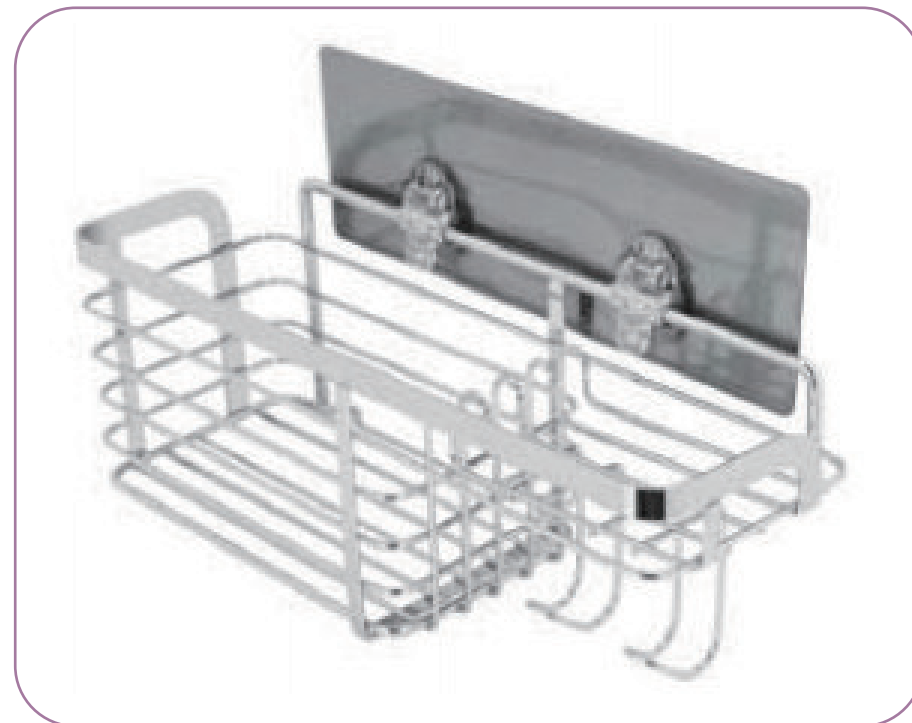

Item No.: CS0127 Shower Caddy

Specification:

Material: SUS304 Stainless Steel

Color: ●

Size: 28.3cm(W) × 9.7cm(D) × 9.8cm(H)