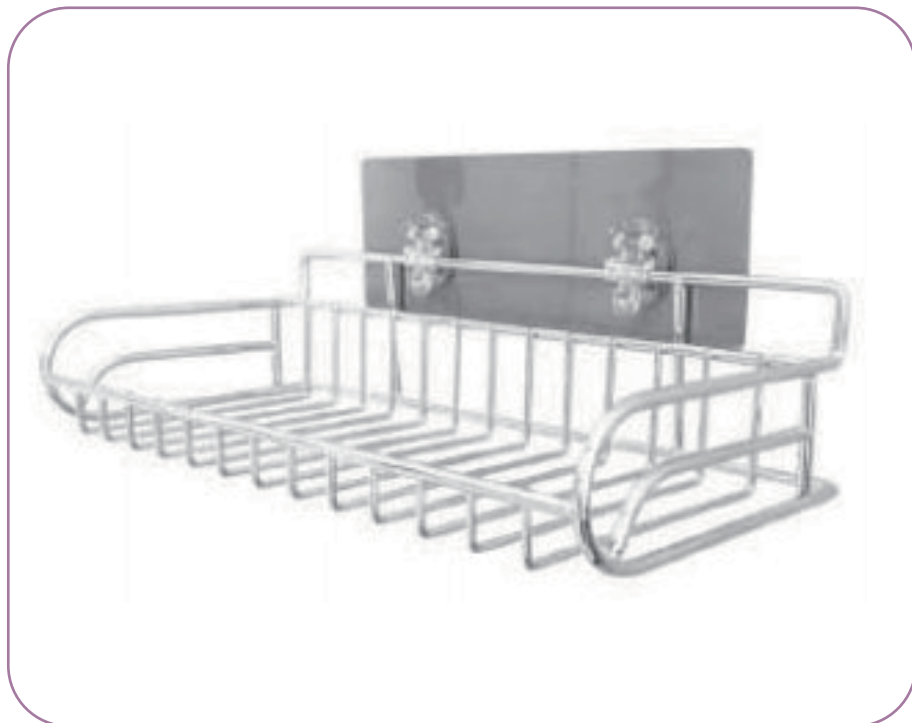

Item No.: CS0126 Shower Caddy

Specification:

Material: SUS304 Stainless Steel

Color: ●

Size: 30.8cm(W) × 15.5cm(D) × 8cm(H)