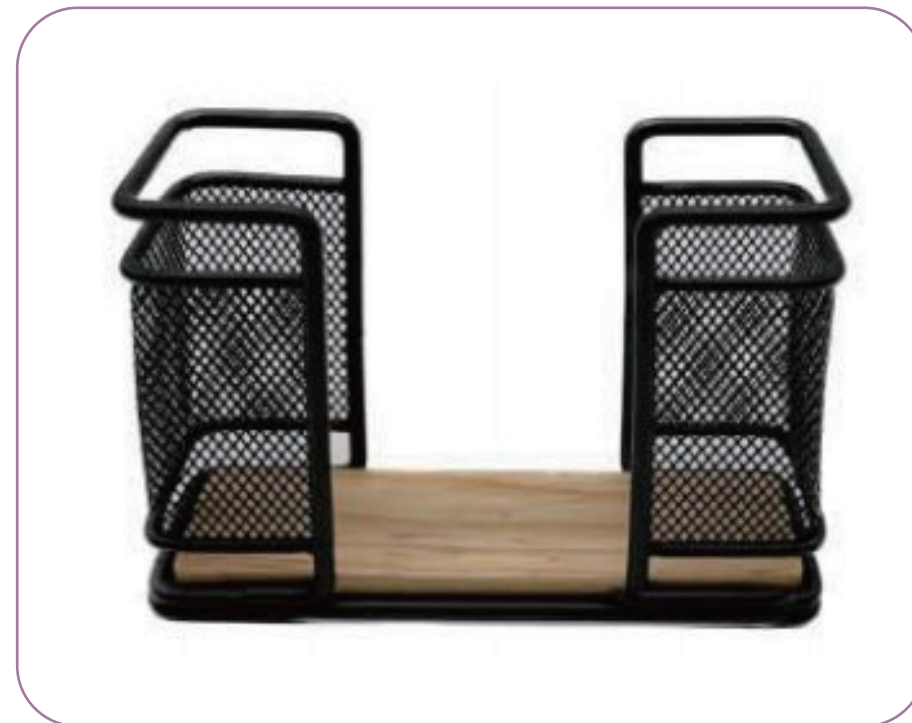

Item No.: CS0139 Office Desk Top

Specification:

Color: ●

Size: 17cm(W) × 5cm(D) × 13.5cm(H)