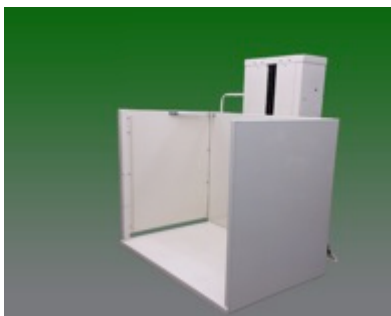

Mac's Vertical Home Lift 90 Degree Exit Platform Technical Specifications

MODEL: PL-50 and PL-72, Includes optional 90 degree exit platform

LIFT SERIES: 750R

APPLICATION: PL-50, PL-72 and PL-90

MAIN FRAME CONSTRUCTION: Formed steel welded construction

HANDRAIL CONSTRUCTION: 1" round bar

PANEL CONSTRUCTION: Solid aluminum , optional

PLATFORM DIMENSIONS: 36" x 54"; handrails 42" high

FINISH: Exterior grade powder coat paint, sandblast and primer

Mac's Lift Gate Inc.
Tel: (800) 795-6227

2801 South Street
www.macsliftgate.com

Long Beach California 90805
sales@macsliftgate.com