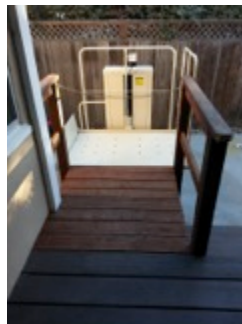

Mac's Vertical Home Lift 90 Degree Exit Platform Technical Specifications

MODEL: PL-50 and PL-72, Includes optional 90 degree exit platform

LIFT SERIES: 750R

APPLICATION: PL-50, PL-72 and PL-90

MAIN FRAME CONSTRUCTION: Formed steel welded construction

HANDRAIL CONSTRUCTION: 1" round bar

PANEL CONSTRUCTION: Solid aluminum , optional

PLATFORM DIMENSIONS: 36" x 54"; handrails 42" high

FINISH: Exterior grade powder coat paint, sandblast and primer

Mac's Lift Gate Inc.
Tel: (800) 795-6227

2801 South Street
www.macsliftgate.com

Long Beach California 90805
sales@macsliftgate.com