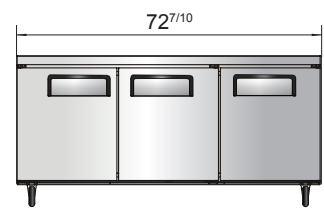

SPECIFICATIONS

Models	Door	Capacity (Cu.Ft.)	Shelves	Casters (inch)	Amps (A)	Voltage (V/Hz/Ph)	HP	Refrigerant	Exterior Dimensions (inch)	Net Weight (lbs)	Gross Weight (lbs)
MGF24RGR	1	4.8	2	2	2.3	115/60/1	1/7	R290	23 ¹³ / ₁₆ ×25×32 ¹ / ₂	106	128
MGF8401GR	1	7.2	1	2	2.3	115/60/1	1/7	R290	27 ¹ / ₂ ×30×34 ¹ / ₅	137	172
MGF36RGR	2	8.7	2	2	2.3	115/60/1	1/7	R290	36 ⁵ / ₁₆ ×30×34 ¹ / ₅	162	212
MGF8402GR	2	13.4	2	2	2.3	115/60/1	1/7	R290	48 ³ / ₁₀ ×30×34 ¹ / ₅	192	231
MGF8403GR	2	17.2	2	2	2.8	115/60/1	1/5	R290	60 ¹ / ₅ ×30×34 ¹ / ₅	218	265
MGF8404GR	3	21.1	3	2	2.8	115/60/1	1/5	R290	72 ⁷ / ₁₀ ×30×34 ¹ / ₅	254	315

PLAN VIEW

MGF8401GR

MGF36RGR

MGF8402GR

MGF8403GR

MGF8404GR

MGF24RGR

SIDE VIEW