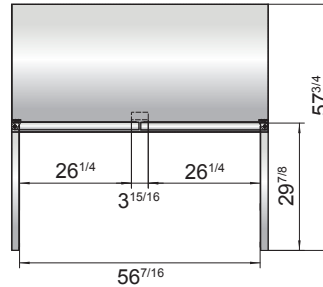

SPECIFICATIONS

Models	Door	Capacity (Cu.Ft.)	Shelves	Casters (inch)	Amps (A)	Voltage (V/Hz/Ph)	HP	Refrigerant	Exterior Dimensions (inch)	Net Weight (lbs)	Gross Weight (lbs)
MGF24RGR	1	4.8	2	2	2.3	115/60/1	1/7	R290	23 ¹³ / ₁₆ ×25×32 ¹ / ₂	106	128
MGF8401GR	1	7.2	1	2	2.3	115/60/1	1/7	R290	27 ¹ / ₂ ×30×34 ¹ / ₅	137	172
MGF36RGR	2	8.7	2	2	2.3	115/60/1	1/7	R290	36 ⁵ / ₁₆ ×30×34 ¹ / ₅	162	212
MGF8402GR	2	13.4	2	2	2.3	115/60/1	1/7	R290	48 ³ / ₁₀ ×30×34 ¹ / ₅	192	231
MGF8403GR	2	17.2	2	2	2.8	115/60/1	1/5	R290	60 ¹ / ₅ ×30×34 ¹ / ₅	218	265
MGF8404GR	3	21.1	3	2	2.8	115/60/1	1/5	R290	72 ⁷ / ₁₀ ×30×34 ¹ / ₅	254	315

PLAN VIEW

MGF8401GR

MGF36RGR

MGF8402GR

MGF8403GR

MGF8404GR

MGF24RGR

SIDE VIEW