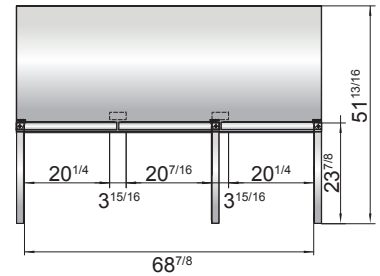

SPECIFICATIONS

Models	Door	Capacity (Cu.Ft.)	Shelves	Casters (inch)	Amps (A)	Voltage (V/Hz/Ph)	HP	Refrigerant	Exterior Dimensions (inch)	Net Weight (lbs)	Gross Weight (lbs)
MGF24RGR	1	4.8	2	2	2.3	115/60/1	1/7	R290	23 ¹³ / ₁₆ ×25×32 ¹ / ₂	106	128
MGF8401GR	1	7.2	1	2	2.3	115/60/1	1/7	R290	27 ¹ / ₂ ×30×34 ¹ / ₅	137	172
MGF36RGR	2	8.7	2	2	2.3	115/60/1	1/7	R290	36 ⁵ / ₁₆ ×30×34 ¹ / ₅	162	212
MGF8402GR	2	13.4	2	2	2.3	115/60/1	1/7	R290	48 ³ / ₁₀ ×30×34 ¹ / ₅	192	231
MGF8403GR	2	17.2	2	2	2.8	115/60/1	1/5	R290	60 ¹ / ₅ ×30×34 ¹ / ₅	218	265
MGF8404GR	3	21.1	3	2	2.8	115/60/1	1/5	R290	72 ⁷ / ₁₀ ×30×34 ¹ / ₅	254	315

PLAN VIEW

MGF8401GR

MGF36RGR

MGF8402GR

MGF8403GR

MGF8404GR

MGF24RGR

SIDE VIEW