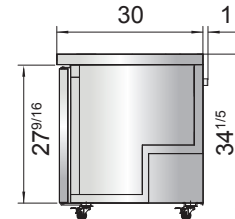

SPECIFICATIONS

Models	Door	Capacity (Cu.Ft.)	Shelves	Casters (inch)	Amps (A)	Voltage (V/Hz/Ph)	HP	Refrigerant	Exterior Dimensions (inch)	Net Weight (lbs)	Gross Weight (lbs)
MGF24RGR	1	4.8	2	2	2.3	115/60/1	1/7	R290	23 ¹³ / ₁₆ ×25×32 ¹ / ₂	106	128
MGF8401GR	1	7.2	1	2	2.3	115/60/1	1/7	R290	27 ¹ / ₂ ×30×34 ¹ / ₅	137	172
MGF36RGR	2	8.7	2	2	2.3	115/60/1	1/7	R290	36 ⁵ / ₁₆ ×30×34 ¹ / ₅	162	212
MGF8402GR	2	13.4	2	2	2.3	115/60/1	1/7	R290	48 ³ / ₁₀ ×30×34 ¹ / ₅	192	231
MGF8403GR	2	17.2	2	2	2.8	115/60/1	1/5	R290	60 ¹ / ₅ ×30×34 ¹ / ₅	218	265
MGF8404GR	3	21.1	3	2	2.8	115/60/1	1/5	R290	72 ⁷ / ₁₀ ×30×34 ¹ / ₅	254	315

PLAN VIEW

MGF8401GR

MGF36RGR

MGF8402GR

MGF8403GR

MGF8404GR

MGF24RGR

SIDE VIEW