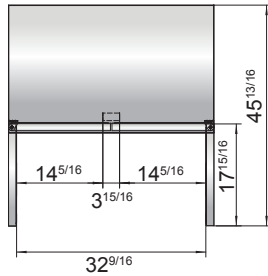

SPECIFICATIONS

Models	Door	Capacity (Cu.Ft.)	Shelves	Casters (inch)	Amps (A)	Voltage (V/Hz/Ph)	HP	Refrigerant	Exterior Dimensions (inch)	Net Weight (lbs)	Gross Weight (lbs)
MGF24RGR	1	4.8	2	2	2.3	115/60/1	1/7	R290	23 ¹³ / ₁₆ ×25×32 ¹ / ₂	106	128
MGF8401GR	1	7.2	1	2	2.3	115/60/1	1/7	R290	27 ¹ / ₂ ×30×34 ¹ / ₅	137	172
MGF36RGR	2	8.7	2	2	2.3	115/60/1	1/7	R290	36 ⁵ / ₁₆ ×30×34 ¹ / ₅	162	212
MGF8402GR	2	13.4	2	2	2.3	115/60/1	1/7	R290	48 ³ / ₁₀ ×30×34 ¹ / ₅	192	231
MGF8403GR	2	17.2	2	2	2.8	115/60/1	1/5	R290	60 ¹ / ₅ ×30×34 ¹ / ₅	218	265
MGF8404GR	3	21.1	3	2	2.8	115/60/1	1/5	R290	72 ⁷ / ₁₀ ×30×34 ¹ / ₅	254	315

PLAN VIEW

MGF8401GR

MGF36RGR

MGF8402GR

MGF8403GR

MGF8404GR

MGF24RGR

SIDE VIEW