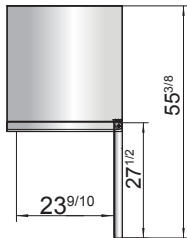

SPECIFICATIONS

Models	Door	Capacity (Cu.Ft.)	Shelves	Casters (inch)	Amps (A)	Voltage (V/Hz/Ph)	HP	Refrigerant	Exterior Dimensions (inch)	Net Weight (lbs)	Gross Weight (lbs)
MGF24RGR	1	4.8	2	2	2.3	115/60/1	1/7	R290	23 ¹³ / ₁₆ ×25×32 ¹ / ₂	106	128
MGF8401GR	1	7.2	1	2	2.3	115/60/1	1/7	R290	27 ¹ / ₂ ×30×34 ¹ / ₅	137	172
MGF36RGR	2	8.7	2	2	2.3	115/60/1	1/7	R290	36 ⁵ / ₁₆ ×30×34 ¹ / ₅	162	212
MGF8402GR	2	13.4	2	2	2.3	115/60/1	1/7	R290	48 ³ / ₁₀ ×30×34 ¹ / ₅	192	231
MGF8403GR	2	17.2	2	2	2.8	115/60/1	1/5	R290	60 ¹ / ₅ ×30×34 ¹ / ₅	218	265
MGF8404GR	3	21.1	3	2	2.8	115/60/1	1/5	R290	72 ⁷ / ₁₀ ×30×34 ¹ / ₅	254	315

PLAN VIEW

MGF8401GR

MGF36RGR

MGF8402GR

MGF8403GR

MGF8404GR

MGF24RGR

SIDE VIEW