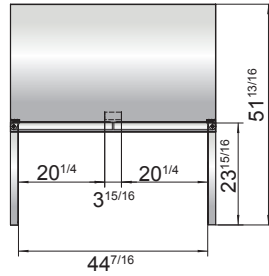

SPECIFICATIONS

Models	Door	Capacity (Cu.Ft.)	Shelves	Casters (inch)	Amps (A)	Voltage (V/Hz/Ph)	HP	Refrigerant	Exterior Dimensions (inch)	Net Weight (lbs)	Gross Weight (lbs)
MGF24RGR	1	4.8	2	2	2.3	115/60/1	1/7	R290	23 ¹³ / ₁₆ ×25×32 ¹ / ₂	106	128
MGF8401GR	1	7.2	1	2	2.3	115/60/1	1/7	R290	27 ¹ / ₂ ×30×34 ¹ / ₅	137	172
MGF36RGR	2	8.7	2	2	2.3	115/60/1	1/7	R290	36 ⁵ / ₁₆ ×30×34 ¹ / ₅	162	212
MGF8402GR	2	13.4	2	2	2.3	115/60/1	1/7	R290	48 ³ / ₁₀ ×30×34 ¹ / ₅	192	231
MGF8403GR	2	17.2	2	2	2.8	115/60/1	1/5	R290	60 ¹ / ₅ ×30×34 ¹ / ₅	218	265
MGF8404GR	3	21.1	3	2	2.8	115/60/1	1/5	R290	72 ⁷ / ₁₀ ×30×34 ¹ / ₅	254	315

PLAN VIEW

MGF8401GR

MGF36RGR

MGF8402GR

MGF8403GR

MGF8404GR

MGF24RGR

SIDE VIEW