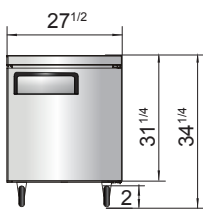

SPECIFICATIONS

Models	Door	Capacity (Cu.Ft.)	Shelves	Casters (inch)	Amps (A)	Voltage (V/Hz/Ph)	HP	Refrigerant	Exterior Dimensions (inch)	Net Weight (lbs)	Gross Weight (lbs)
MGF24RGR	1	4.8	2	2	2.3	115/60/1	1/7	R290	23 ¹³ / ₁₆ ×25×32 ¹ / ₂	106	128
MGF8401GR	1	7.2	1	2	2.3	115/60/1	1/7	R290	27 ¹ / ₂ ×30×34 ¹ / ₅	137	172
MGF36RGR	2	8.7	2	2	2.3	115/60/1	1/7	R290	36 ⁵ / ₁₆ ×30×34 ¹ / ₅	162	212
MGF8402GR	2	13.4	2	2	2.3	115/60/1	1/7	R290	48 ³ / ₁₀ ×30×34 ¹ / ₅	192	231
MGF8403GR	2	17.2	2	2	2.8	115/60/1	1/5	R290	60 ¹ / ₅ ×30×34 ¹ / ₅	218	265
MGF8404GR	3	21.1	3	2	2.8	115/60/1	1/5	R290	72 ⁷ / ₁₀ ×30×34 ¹ / ₅	254	315

PLAN VIEW

MGF8401GR

MGF36RGR

MGF8402GR

MGF8403GR

MGF8404GR

MGF24RGR

SIDE VIEW