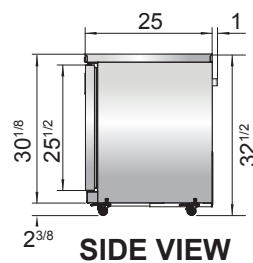

SPECIFICATIONS

Models	Door	Capacity (Cu.Ft.)	Shelves	Casters (inch)	Amps (A)	Voltage (V/Hz/Ph)	HP	Refrigerant	Exterior Dimensions (inch)	Net Weight (lbs)	Gross Weight (lbs)
MGF24RGR	1	4.8	2	2	2.3	115/60/1	1/7	R290	23 ¹³ / ₁₆ ×25×32 ¹ / ₂	106	128
MGF8401GR	1	7.2	1	2	2.3	115/60/1	1/7	R290	27 ¹ / ₂ ×30×34 ¹ / ₅	137	172
MGF36RGR	2	8.7	2	2	2.3	115/60/1	1/7	R290	36 ⁵ / ₁₆ ×30×34 ¹ / ₅	162	212
MGF8402GR	2	13.4	2	2	2.3	115/60/1	1/7	R290	48 ³ / ₁₀ ×30×34 ¹ / ₅	192	231
MGF8403GR	2	17.2	2	2	2.8	115/60/1	1/5	R290	60 ¹ / ₅ ×30×34 ¹ / ₅	218	265
MGF8404GR	3	21.1	3	2	2.8	115/60/1	1/5	R290	72 ⁷ / ₁₀ ×30×34 ¹ / ₅	254	315

PLAN VIEW

MGF8401GR

MGF36RGR

MGF8402GR

MGF8403GR

MGF8404GR

MGF24RGR

SIDE VIEW