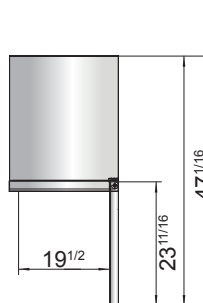

SPECIFICATIONS

Models	Door	Capacity (Cu.Ft.)	Shelves	Casters (inch)	Amps (A)	Voltage (V/Hz/Ph)	HP	Refrigerant	Exterior Dimensions (inch)	Net Weight (lbs)	Gross Weight (lbs)
MGF24RGR	1	4.8	2	2	2.3	115/60/1	1/7	R290	23 ¹³ / ₁₆ ×25×32 ¹ / ₂	106	128
MGF8401GR	1	7.2	1	2	2.3	115/60/1	1/7	R290	27 ¹ / ₂ ×30×34 ¹ / ₅	137	172
MGF36RGR	2	8.7	2	2	2.3	115/60/1	1/7	R290	36 ⁵ / ₁₆ ×30×34 ¹ / ₅	162	212
MGF8402GR	2	13.4	2	2	2.3	115/60/1	1/7	R290	48 ³ / ₁₀ ×30×34 ¹ / ₅	192	231
MGF8403GR	2	17.2	2	2	2.8	115/60/1	1/5	R290	60 ¹ / ₅ ×30×34 ¹ / ₅	218	265
MGF8404GR	3	21.1	3	2	2.8	115/60/1	1/5	R290	72 ⁷ / ₁₀ ×30×34 ¹ / ₅	254	315

PLAN VIEW

MGF8401GR

MGF36RGR

MGF8402GR

MGF8403GR

MGF8404GR

MGF24RGR

SIDE VIEW