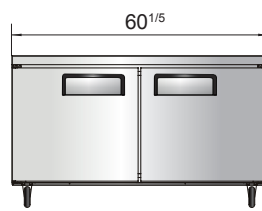

SPECIFICATIONS

Models	Door	Capacity (Cu.Ft.)	Shelves	Casters (inch)	Amps (A)	Voltage (V/Hz/Ph)	HP	Refrigerant	Exterior Dimensions (inch)	Net Weight (lbs)	Gross Weight (lbs)
MGF24RGR	1	4.8	2	2	2.3	115/60/1	1/7	R290	23 ¹³ / ₁₆ ×25×32 ¹ / ₂	106	128
MGF8401GR	1	7.2	1	2	2.3	115/60/1	1/7	R290	27 ¹ / ₂ ×30×34 ¹ / ₅	137	172
MGF36RGR	2	8.7	2	2	2.3	115/60/1	1/7	R290	36 ⁵ / ₁₆ ×30×34 ¹ / ₅	162	212
MGF8402GR	2	13.4	2	2	2.3	115/60/1	1/7	R290	48 ³ / ₁₀ ×30×34 ¹ / ₅	192	231
MGF8403GR	2	17.2	2	2	2.8	115/60/1	1/5	R290	60 ¹ / ₅ ×30×34 ¹ / ₅	218	265
MGF8404GR	3	21.1	3	2	2.8	115/60/1	1/5	R290	72 ⁷ / ₁₀ ×30×34 ¹ / ₅	254	315

PLAN VIEW

MGF8401GR

MGF36RGR

MGF8402GR

MGF8403GR

MGF8404GR

MGF24RGR

SIDE VIEW