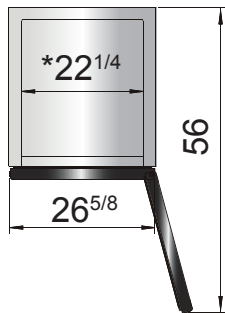

SPECIFICATIONS

Models	Door	Capacity (Cu.Ft.)	Shelves	Casters (inch)	Amps (A)	Voltage (V/Hz/Ph)	HP	Refrigerant	Exterior Dimensions (inch)	Net Weight (lbs)	Gross Weight (lbs)
MCF8701GR	1	19.1	4	4	6.3	115/60/1	1/2	R290	27×31 ^{7/10} ×83 ^{1/10}	309	342
MCF8703GR	2	44.8	8	4	8.6	115/60/1	3/4	R290	54 ^{2/5} ×31 ^{7/10} ×83 ^{1/10}	498	553

PLAN VIEW

MCF8701GR

MCF8703GR

*Interior Dimensions

SELF-CLOSING
AND STAY OPEN
DOOR FEATURE

Casters

Temperature control

Door lock