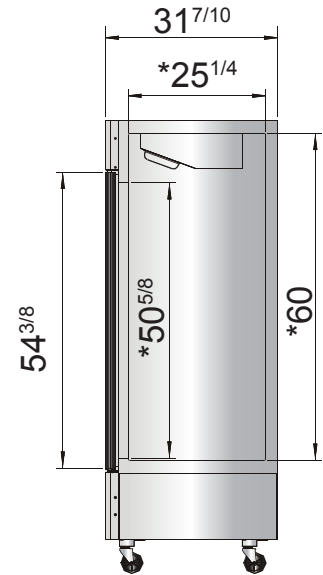

SPECIFICATIONS

Models	Door	Capacity (Cu.Ft.)	Shelves	Casters (inch)	Amps (A)	Voltage (V/Hz/Ph)	HP	Refrigerant	Exterior Dimensions (inch)	Net Weight (lbs)	Gross Weight (lbs)
MCF8701GR	1	19.1	4	4	6.3	115/60/1	1/2	R290	27×31 ^{7/10} ×83 ^{1/10}	309	342
MCF8703GR	2	44.8	8	4	8.6	115/60/1	3/4	R290	54 ^{2/5} ×31 ^{7/10} ×83 ^{1/10}	498	553

PLAN VIEW

MCF8701GR

MCF8703GR

*Interior Dimensions

SELF-CLOSING
AND STAY OPEN
DOOR FEATURE

Casters

Temperature control

Door lock