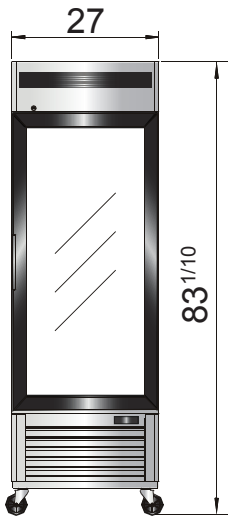

For confirmation and updates on the latest energy star models, please visit energystar.gov

“WE MAKE THE KITCHEN BETTER!”

Toll Free: 855-855-0399 Email: info@atosausa.com
 www.atosa.com | www.atosausa.com
 California, Colorado, Florida, Georgia, Illinois,
 Massachusetts, New Jersey, Ohio, Texas, Washington

SPECIFICATIONS

Models	Door	Capacity (Cu.Ft.)	Shelves	Casters (inch)	Amps (A)	Voltage (V/Hz/Ph)	HP	Refrigerant	Exterior Dimensions (inch)	Net Weight (lbs)	Gross Weight (lbs)
MCF8701GR	1	19.1	4	4	6.3	115/60/1	1/2	R290	27×31 ^{7/10} ×83 ^{1/10}	309	342
MCF8703GR	2	44.8	8	4	8.6	115/60/1	3/4	R290	54 ^{2/5} ×31 ^{7/10} ×83 ^{1/10}	498	553

PLAN VIEW

MCF8701GR

MCF8703GR

*Interior Dimensions

SELF-CLOSING
AND STAY OPEN
DOOR FEATURE

Casters

Temperature control

Door lock