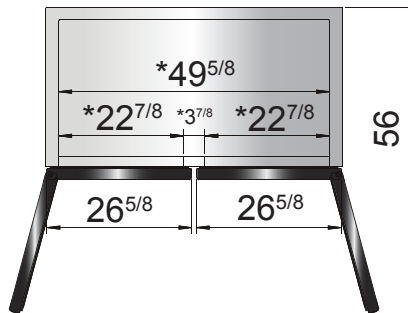

SPECIFICATIONS

Models	Door	Capacity (Cu.Ft.)	Shelves	Casters (inch)	Amps (A)	Voltage (V/Hz/Ph)	HP	Refrigerant	Exterior Dimensions (inch)	Net Weight (lbs)	Gross Weight (lbs)
MCF8701GR	1	19.1	4	4	6.3	115/60/1	1/2	R290	27×31 ^{7/10} ×83 ^{1/10}	309	342
MCF8703GR	2	44.8	8	4	8.6	115/60/1	3/4	R290	54 ^{2/5} ×31 ^{7/10} ×83 ^{1/10}	498	553

PLAN VIEW

MCF8701GR

MCF8703GR

*Interior Dimensions

SELF-CLOSING
AND STAY OPEN
DOOR FEATURE

Casters

Temperature control

Door lock