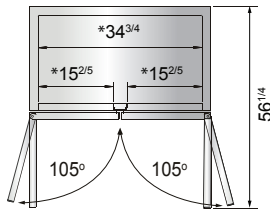

## SPECIFICATIONS

Models	Door	Capacity (Cu.Ft.)	Shelves	Casters (inch)	Amps (A)	Voltage (V/Hz/Ph)	HP	Refrigerant	Exterior Dimensions (inch)	Net Weight (lbs)	Gross Weight (lbs)
MBF8501GR	1	19.1	3	4	6.3	115/60/1	1/2	R290	27×31 <sup>7/10</sup> ×83 <sup>1/10</sup>	265	298
MBF8502GR	2	28.5	6	4	8.6	115/60/1	3/4	R290	39 <sup>1/2</sup> ×31 <sup>7/10</sup> ×83 <sup>1/10</sup>	330	379
MBF8503GR	2	44.8	6	4	8.6	115/60/1	3/4	R290	54 <sup>2/5</sup> ×31 <sup>7/10</sup> ×83 <sup>1/10</sup>	410	465
MBF8504GR	3	68	9	4	6.2	208-230/115/60/1	1	R290	81 <sup>9/10</sup> ×31 <sup>7/10</sup> ×83 <sup>1/10</sup>	551	628

## PLAN VIEW

**MBF8501GR**

**MBF8502GR**

**MBF8503GR**

**MBF8504GR**

\*Interior Dimensions

SELF-CLOSING AND STAY OPEN DOOR FEATURE

Casters