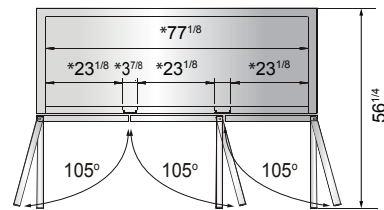

## SPECIFICATIONS

Models	Door	Capacity (Cu.Ft.)	Shelves	Casters (inch)	Amps (A)	Voltage (V/Hz/Ph)	HP	Refrigerant	Exterior Dimensions (inch)	Net Weight (lbs)	Gross Weight (lbs)
MBF8501GR	1	19.1	3	4	6.3	115/60/1	1/2	R290	27×31 <sup>7/10</sup> ×83 <sup>1/10</sup>	265	298
MBF8502GR	2	28.5	6	4	8.6	115/60/1	3/4	R290	39 <sup>1/2</sup> ×31 <sup>7/10</sup> ×83 <sup>1/10</sup>	330	379
MBF8503GR	2	44.8	6	4	8.6	115/60/1	3/4	R290	54 <sup>2/5</sup> ×31 <sup>7/10</sup> ×83 <sup>1/10</sup>	410	465
MBF8504GR	3	68	9	4	6.2	208-230/115/60/1	1	R290	81 <sup>9/10</sup> ×31 <sup>7/10</sup> ×83 <sup>1/10</sup>	551	628

## PLAN VIEW

**MBF8501GR**

**MBF8502GR**

**MBF8503GR**

**MBF8504GR**

\*Interior Dimensions

SELF-CLOSING AND STAY OPEN DOOR FEATURE

Casters