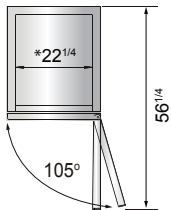

## SPECIFICATIONS

Models	Door	Capacity (Cu.Ft.)	Shelves	Casters (inch)	Amps (A)	Voltage (V/Hz/Ph)	HP	Refrigerant	Exterior Dimensions (inch)	Net Weight (lbs)	Gross Weight (lbs)
MBF8501GR	1	19.1	3	4	6.3	115/60/1	1/2	R290	27×31 <sup>7/10</sup> ×83 <sup>1/10</sup>	265	298
MBF8502GR	2	28.5	6	4	8.6	115/60/1	3/4	R290	39 <sup>1/2</sup> ×31 <sup>7/10</sup> ×83 <sup>1/10</sup>	330	379
MBF8503GR	2	44.8	6	4	8.6	115/60/1	3/4	R290	54 <sup>2/5</sup> ×31 <sup>7/10</sup> ×83 <sup>1/10</sup>	410	465
MBF8504GR	3	68	9	4	6.2	208-230/115/60/1	1	R290	81 <sup>9/10</sup> ×31 <sup>7/10</sup> ×83 <sup>1/10</sup>	551	628

## PLAN VIEW

**MBF8501GR**

**MBF8502GR**

**MBF8503GR**

**MBF8504GR**

\*Interior Dimensions

SELF-CLOSING AND STAY OPEN DOOR FEATURE

Casters