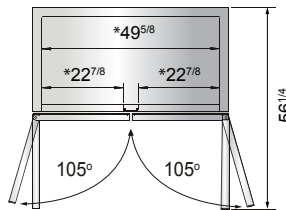

## SPECIFICATIONS

Models	Door	Capacity (Cu.Ft.)	Shelves	Casters (inch)	Amps (A)	Voltage (V/Hz/Ph)	HP	Refrigerant	Exterior Dimensions (inch)	Net Weight (lbs)	Gross Weight (lbs)
MBF8501GR	1	19.1	3	4	6.3	115/60/1	1/2	R290	27×31 <sup>7/10</sup> ×83 <sup>1/10</sup>	265	298
MBF8502GR	2	28.5	6	4	8.6	115/60/1	3/4	R290	39 <sup>1/2</sup> ×31 <sup>7/10</sup> ×83 <sup>1/10</sup>	330	379
MBF8503GR	2	44.8	6	4	8.6	115/60/1	3/4	R290	54 <sup>2/5</sup> ×31 <sup>7/10</sup> ×83 <sup>1/10</sup>	410	465
MBF8504GR	3	68	9	4	6.2	208-230/115/60/1	1	R290	81 <sup>9/10</sup> ×31 <sup>7/10</sup> ×83 <sup>1/10</sup>	551	628

## PLAN VIEW

**MBF8501GR**

**MBF8502GR**

**MBF8503GR**

**MBF8504GR**

\*Interior Dimensions

SELF-CLOSING AND STAY OPEN DOOR FEATURE

Casters