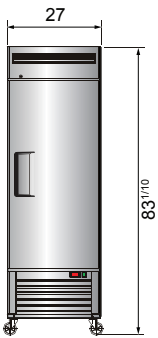

PLAN VIEW

MBF8501GR