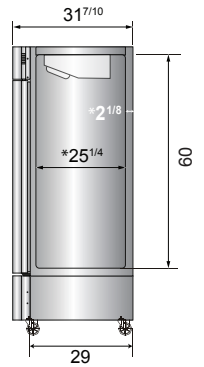

## SPECIFICATIONS

Models	Door	Capacity (Cu.Ft.)	Shelves	Casters (inch)	Amps (A)	Voltage (V/Hz/Ph)	HP	Refrigerant	Exterior Dimensions (inch)	Net Weight (lbs)	Gross Weight (lbs)
MBF8501GR	1	19.1	3	4	6.3	115/60/1	1/2	R290	27×31 <sup>7/10</sup> ×83 <sup>1/10</sup>	265	298
MBF8502GR	2	28.5	6	4	8.6	115/60/1	3/4	R290	39 <sup>1/2</sup> ×31 <sup>7/10</sup> ×83 <sup>1/10</sup>	330	379
MBF8503GR	2	44.8	6	4	8.6	115/60/1	3/4	R290	54 <sup>2/5</sup> ×31 <sup>7/10</sup> ×83 <sup>1/10</sup>	410	465
MBF8504GR	3	68	9	4	6.2	208-230/115/60/1	1	R290	81 <sup>9/10</sup> ×31 <sup>7/10</sup> ×83 <sup>1/10</sup>	551	628

## PLAN VIEW

**MBF8501GR**

**MBF8502GR**

**MBF8503GR**

**MBF8504GR**

\*Interior Dimensions

SELF-CLOSING AND STAY OPEN DOOR FEATURE

Casters