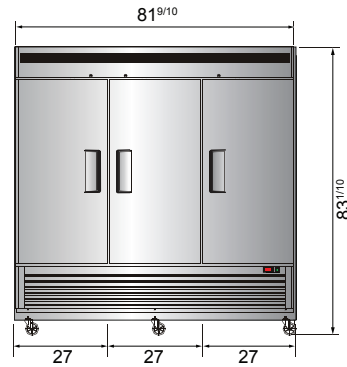

## SPECIFICATIONS

Models	Door	Capacity (Cu.Ft.)	Shelves	Casters (inch)	Amps (A)	Voltage (V/Hz/Ph)	HP	Refrigerant	Exterior Dimensions (inch)	Net Weight (lbs)	Gross Weight (lbs)
MBF8501GR	1	19.1	3	4	6.3	115/60/1	1/2	R290	27×31 <sup>7/10</sup> ×83 <sup>1/10</sup>	265	298
MBF8502GR	2	28.5	6	4	8.6	115/60/1	3/4	R290	39 <sup>1/2</sup> ×31 <sup>7/10</sup> ×83 <sup>1/10</sup>	330	379
MBF8503GR	2	44.8	6	4	8.6	115/60/1	3/4	R290	54 <sup>2/5</sup> ×31 <sup>7/10</sup> ×83 <sup>1/10</sup>	410	465
MBF8504GR	3	68	9	4	6.2	208-230/115/60/1	1	R290	81 <sup>9/10</sup> ×31 <sup>7/10</sup> ×83 <sup>1/10</sup>	551	628

## PLAN VIEW

**MBF8501GR**

**MBF8502GR**

**MBF8503GR**

**MBF8504GR**

\*Interior Dimensions

SELF-CLOSING AND STAY OPEN DOOR FEATURE

Casters