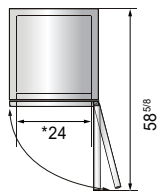

## SPECIFICATIONS

Models	Door	Capacity (Cu.Ft.)	Shelves	Casters (inch)	Rated Current (A)	Voltage (V/Hz/Ph)	HP	Refrigerant	Exterior Dimensions (inch)	Net Weight (lbs)	Gross Weight (lbs)
MBF15FSGR	1	13	3	4	6.3	115/60/1	1/2	R290	17 <sup>7/10</sup> ×37×81 <sup>3/10</sup>	198	277
MBF8001GR	1	21.4	3	4	6.3	115/60/1	1/2	R290	28 <sup>7/10</sup> ×31 <sup>7/10</sup> ×81 <sup>3/10</sup>	236	269
MBF8002GR	2	43.2	6	4	8.6	115/60/1	3/4	R290	51 <sup>7/10</sup> ×31 <sup>7/10</sup> ×81 <sup>3/10</sup>	353	403
MBF8003GR	3	64.9	9	4	6.2	208-230/115/60/1	1	R290	77 <sup>4/5</sup> ×31 <sup>7/10</sup> ×81 <sup>3/10</sup>	489	569

## PLAN VIEW

**MBF8001GR**

**MBF8002GR**

**MBF8003GR**

\*Interior Dimensions

SELF-CLOSING AND STAY OPEN DOOR FEATURE

**MBF15FSGR**

Casters