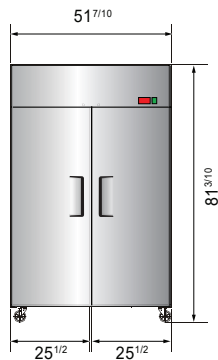

## SPECIFICATIONS

Models	Door	Capacity (Cu.Ft.)	Shelves	Casters (inch)	Rated Current (A)	Voltage (V/Hz/Ph)	HP	Refrigerant	Exterior Dimensions (inch)	Net Weight (lbs)	Gross Weight (lbs)
MBF15FSGR	1	13	3	4	6.3	115/60/1	1/2	R290	17 <sup>7/10</sup> ×37×81 <sup>3/10</sup>	198	277
MBF8001GR	1	21.4	3	4	6.3	115/60/1	1/2	R290	28 <sup>7/10</sup> ×31 <sup>7/10</sup> ×81 <sup>3/10</sup>	236	269
MBF8002GR	2	43.2	6	4	8.6	115/60/1	3/4	R290	51 <sup>7/10</sup> ×31 <sup>7/10</sup> ×81 <sup>3/10</sup>	353	403
MBF8003GR	3	64.9	9	4	6.2	208-230/115/60/1	1	R290	77 <sup>4/5</sup> ×31 <sup>7/10</sup> ×81 <sup>3/10</sup>	489	569

## PLAN VIEW

**MBF8001GR**

**MBF8002GR**

**MBF8003GR**

\*Interior Dimensions

SELF-CLOSING AND STAY OPEN DOOR FEATURE

**MBF15FSGR**

Casters