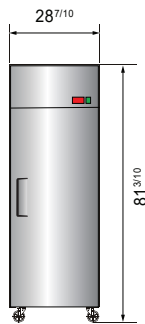

PLAN VIEW

MBF8001GR