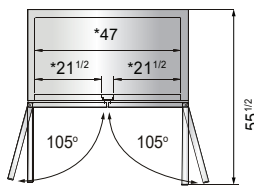

## SPECIFICATIONS

Models	Door	Capacity (Cu.Ft.)	Shelves	Casters (inch)	Rated Current (A)	Voltage (V/Hz/Ph)	HP	Refrigerant	Exterior Dimensions (inch)	Net Weight (lbs)	Gross Weight (lbs)
MBF15FSGR	1	13	3	4	6.3	115/60/1	1/2	R290	17 <sup>7/10</sup> ×37×81 <sup>3/10</sup>	198	277
MBF8001GR	1	21.4	3	4	6.3	115/60/1	1/2	R290	28 <sup>7/10</sup> ×31 <sup>7/10</sup> ×81 <sup>3/10</sup>	236	269
MBF8002GR	2	43.2	6	4	8.6	115/60/1	3/4	R290	51 <sup>7/10</sup> ×31 <sup>7/10</sup> ×81 <sup>3/10</sup>	353	403
MBF8003GR	3	64.9	9	4	6.2	208-230/115/60/1	1	R290	77 <sup>4/5</sup> ×31 <sup>7/10</sup> ×81 <sup>3/10</sup>	489	569

## PLAN VIEW

**MBF8001GR**

**MBF8002GR**

**MBF8003GR**

\*Interior Dimensions

SELF-CLOSING AND STAY OPEN DOOR FEATURE

**MBF15FSGR**

Casters