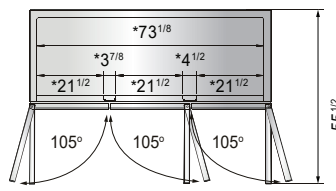

## SPECIFICATIONS

Models	Door	Capacity (Cu.Ft.)	Shelves	Casters (inch)	Rated Current (A)	Voltage (V/Hz/Ph)	HP	Refrigerant	Exterior Dimensions (inch)	Net Weight (lbs)	Gross Weight (lbs)
MBF15FSGR	1	13	3	4	6.3	115/60/1	1/2	R290	17 <sup>7/10</sup> ×37×81 <sup>3/10</sup>	198	277
MBF8001GR	1	21.4	3	4	6.3	115/60/1	1/2	R290	28 <sup>7/10</sup> ×31 <sup>7/10</sup> ×81 <sup>3/10</sup>	236	269
MBF8002GR	2	43.2	6	4	8.6	115/60/1	3/4	R290	51 <sup>7/10</sup> ×31 <sup>7/10</sup> ×81 <sup>3/10</sup>	353	403
MBF8003GR	3	64.9	9	4	6.2	208-230/115/60/1	1	R290	77 <sup>4/5</sup> ×31 <sup>7/10</sup> ×81 <sup>3/10</sup>	489	569

## PLAN VIEW

**MBF8001GR**

**MBF8002GR**

**MBF8003GR**

\*Interior Dimensions

SELF-CLOSING AND STAY OPEN DOOR FEATURE

**MBF15FSGR**

Casters