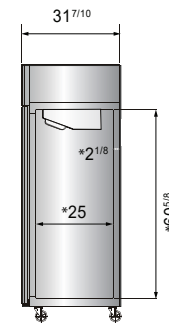

## SPECIFICATIONS

Models	Door	Capacity (Cu.Ft.)	Shelves	Casters (inch)	Rated Current (A)	Voltage (V/Hz/Ph)	HP	Refrigerant	Exterior Dimensions (inch)	Net Weight (lbs)	Gross Weight (lbs)
MBF15FSGR	1	13	3	4	6.3	115/60/1	1/2	R290	17 <sup>7/10</sup> ×37×81 <sup>3/10</sup>	198	277
MBF8001GR	1	21.4	3	4	6.3	115/60/1	1/2	R290	28 <sup>7/10</sup> ×31 <sup>7/10</sup> ×81 <sup>3/10</sup>	236	269
MBF8002GR	2	43.2	6	4	8.6	115/60/1	3/4	R290	51 <sup>7/10</sup> ×31 <sup>7/10</sup> ×81 <sup>3/10</sup>	353	403
MBF8003GR	3	64.9	9	4	6.2	208-230/115/60/1	1	R290	77 <sup>4/5</sup> ×31 <sup>7/10</sup> ×81 <sup>3/10</sup>	489	569

## PLAN VIEW

**MBF8001GR**

**MBF8002GR**

**MBF8003GR**

\*Interior Dimensions

SELF-CLOSING AND STAY OPEN DOOR FEATURE

**MBF15FSGR**

Casters