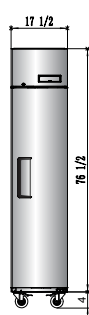

## SPECIFICATIONS

Models	Door	Capacity (Cu.Ft.)	Shelves	Casters (inch)	Rated Current (A)	Voltage (V/Hz/Ph)	HP	Refrigerant	Exterior Dimensions (inch)	Net Weight (lbs)	Gross Weight (lbs)
MBF15FSGR	1	13	3	4	6.3	115/60/1	1/2	R290	17 <sup>7/10</sup> ×37×81 <sup>3/10</sup>	198	277
MBF8001GR	1	21.4	3	4	6.3	115/60/1	1/2	R290	28 <sup>7/10</sup> ×31 <sup>7/10</sup> ×81 <sup>3/10</sup>	236	269
MBF8002GR	2	43.2	6	4	8.6	115/60/1	3/4	R290	51 <sup>7/10</sup> ×31 <sup>7/10</sup> ×81 <sup>3/10</sup>	353	403
MBF8003GR	3	64.9	9	4	6.2	208-230/115/60/1	1	R290	77 <sup>4/5</sup> ×31 <sup>7/10</sup> ×81 <sup>3/10</sup>	489	569

## PLAN VIEW

**MBF8001GR**

**MBF8002GR**

**MBF8003GR**

\*Interior Dimensions

SELF-CLOSING AND STAY OPEN DOOR FEATURE

**MBF15FSGR**

Casters