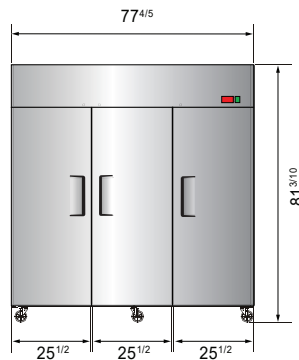

## SPECIFICATIONS

Models	Door	Capacity (Cu.Ft.)	Shelves	Casters (inch)	Rated Current (A)	Voltage (V/Hz/Ph)	HP	Refrigerant	Exterior Dimensions (inch)	Net Weight (lbs)	Gross Weight (lbs)
MBF15FSGR	1	13	3	4	6.3	115/60/1	1/2	R290	17 <sup>7/10</sup> ×37×81 <sup>3/10</sup>	198	277
MBF8001GR	1	21.4	3	4	6.3	115/60/1	1/2	R290	28 <sup>7/10</sup> ×31 <sup>7/10</sup> ×81 <sup>3/10</sup>	236	269
MBF8002GR	2	43.2	6	4	8.6	115/60/1	3/4	R290	51 <sup>7/10</sup> ×31 <sup>7/10</sup> ×81 <sup>3/10</sup>	353	403
MBF8003GR	3	64.9	9	4	6.2	208-230/115/60/1	1	R290	77 <sup>4/5</sup> ×31 <sup>7/10</sup> ×81 <sup>3/10</sup>	489	569

## PLAN VIEW

**MBF8001GR**

**MBF8002GR**

**MBF8003GR**

\*Interior Dimensions

SELF-CLOSING AND STAY OPEN DOOR FEATURE

**MBF15FSGR**

Casters