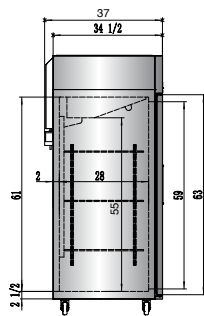

## SPECIFICATIONS

Models	Door	Capacity (Cu.Ft.)	Shelves	Casters (inch)	Rated Current (A)	Voltage (V/Hz/Ph)	HP	Refrigerant	Exterior Dimensions (inch)	Net Weight (lbs)	Gross Weight (lbs)
MBF15FSGR	1	13	3	4	6.3	115/60/1	1/2	R290	17 <sup>7/10</sup> ×37×81 <sup>3/10</sup>	198	277
MBF8001GR	1	21.4	3	4	6.3	115/60/1	1/2	R290	28 <sup>7/10</sup> ×31 <sup>7/10</sup> ×81 <sup>3/10</sup>	236	269
MBF8002GR	2	43.2	6	4	8.6	115/60/1	3/4	R290	51 <sup>7/10</sup> ×31 <sup>7/10</sup> ×81 <sup>3/10</sup>	353	403
MBF8003GR	3	64.9	9	4	6.2	208-230/115/60/1	1	R290	77 <sup>4/5</sup> ×31 <sup>7/10</sup> ×81 <sup>3/10</sup>	489	569

## PLAN VIEW

**MBF8001GR**

**MBF8002GR**

**MBF8003GR**

\*Interior Dimensions

SELF-CLOSING AND STAY OPEN DOOR FEATURE

**MBF15FSGR**

Casters