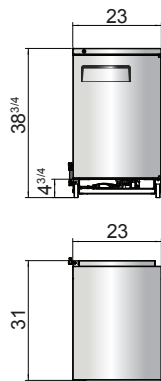

New Jersey, Ohio, Texas, Washington

SPECIFICATIONS

Models	Door	Capacity (Cu.Ft.)	Shelves	Casters (inch)	Rated Current (A)	Voltage (V/Hz/Ph)	HP	Refrigerant	Exterior Dimensions (inch)	Net Weight (lbs)	Gross Weight (lbs)
MBB23GR	1	8.2	2	3.5	2.3	115/60/1	1/7	R290	23×29 ^{1/2} ×38 ^{4/5}	170	207
MBB48GR	2	13.4	4	2.5	2.3	115/60/1	1/7	R290	48×28 ^{1/10} ×40 ^{1/10}	192	240
MBB59GR	2	17.3	4	2.5	2.3	115/60/1	1/6	R290	57 ^{4/5} ×28 ^{1/10} ×40 ^{1/10}	214	262
MBB69GR	2	21.5	4	2.5	2.3	115/60/1	1/6	R290	68×28 ^{1/10} ×40 ^{1/10}	238	295
MBB90GR	3	30.1	6	2.5	2.8	115/60/1	1/6	R290	89 ^{3/10} ×28 ^{1/10} ×40 ^{1/10}	295	370

PLAN VIEW

MBB23GR

MBB48GR

MBB59GR

MBB69GR

MBB90GR

*Interior Dimensions

Epoxy shelves