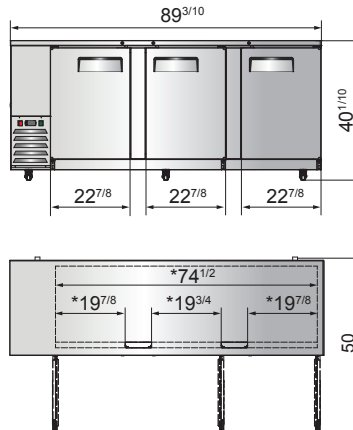

New Jersey, Ohio, Texas, Washington

SPECIFICATIONS

Models	Door	Capacity (Cu.Ft.)	Shelves	Casters (inch)	Rated Current (A)	Voltage (V/Hz/Ph)	HP	Refrigerant	Exterior Dimensions (inch)	Net Weight (lbs)	Gross Weight (lbs)
MBB23GR	1	8.2	2	3.5	2.3	115/60/1	1/7	R290	23×29 ^{1/2} ×38 ^{4/5}	170	207
MBB48GR	2	13.4	4	2.5	2.3	115/60/1	1/7	R290	48×28 ^{1/10} ×40 ^{1/10}	192	240
MBB59GR	2	17.3	4	2.5	2.3	115/60/1	1/6	R290	57 ^{4/5} ×28 ^{1/10} ×40 ^{1/10}	214	262
MBB69GR	2	21.5	4	2.5	2.3	115/60/1	1/6	R290	68×28 ^{1/10} ×40 ^{1/10}	238	295
MBB90GR	3	30.1	6	2.5	2.8	115/60/1	1/6	R290	89 ^{3/10} ×28 ^{1/10} ×40 ^{1/10}	295	370

PLAN VIEW

MBB23GR

MBB48GR

MBB59GR

MBB69GR

MBB90GR

*Interior Dimensions

Epoxy shelves