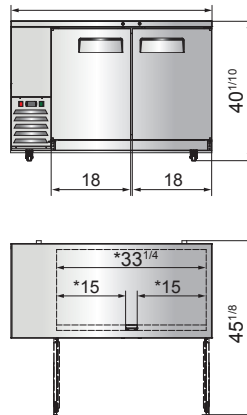

New Jersey, Ohio, Texas, Washington

SPECIFICATIONS

Models	Door	Capacity (Cu.Ft.)	Shelves	Casters (inch)	Rated Current (A)	Voltage (V/Hz/Ph)	HP	Refrigerant	Exterior Dimensions (inch)	Net Weight (lbs)	Gross Weight (lbs)
MBB23GR	1	8.2	2	3.5	2.3	115/60/1	1/7	R290	23×29 ^{1/2} ×38 ^{4/5}	170	207
MBB48GR	2	13.4	4	2.5	2.3	115/60/1	1/7	R290	48×28 ^{1/10} ×40 ^{1/10}	192	240
MBB59GR	2	17.3	4	2.5	2.3	115/60/1	1/6	R290	57 ^{4/5} ×28 ^{1/10} ×40 ^{1/10}	214	262
MBB69GR	2	21.5	4	2.5	2.3	115/60/1	1/6	R290	68×28 ^{1/10} ×40 ^{1/10}	238	295
MBB90GR	3	30.1	6	2.5	2.8	115/60/1	1/6	R290	89 ^{3/10} ×28 ^{1/10} ×40 ^{1/10}	295	370

PLAN VIEW

MBB23GR

MBB48GR

MBB59GR

MBB69GR

MBB90GR

*Interior Dimensions

Epoxy shelves