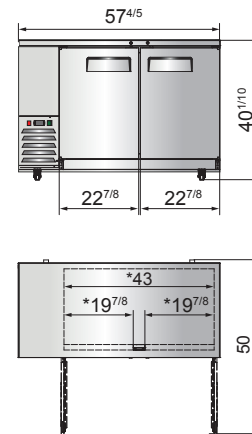

New Jersey, Ohio, Texas, Washington

SPECIFICATIONS

Models	Door	Capacity (Cu.Ft.)	Shelves	Casters (inch)	Rated Current (A)	Voltage (V/Hz/Ph)	HP	Refrigerant	Exterior Dimensions (inch)	Net Weight (lbs)	Gross Weight (lbs)
MBB23GR	1	8.2	2	3.5	2.3	115/60/1	1/7	R290	23×29 ^{1/2} ×38 ^{4/5}	170	207
MBB48GR	2	13.4	4	2.5	2.3	115/60/1	1/7	R290	48×28 ^{1/10} ×40 ^{1/10}	192	240
MBB59GR	2	17.3	4	2.5	2.3	115/60/1	1/6	R290	57 ^{4/5} ×28 ^{1/10} ×40 ^{1/10}	214	262
MBB69GR	2	21.5	4	2.5	2.3	115/60/1	1/6	R290	68×28 ^{1/10} ×40 ^{1/10}	238	295
MBB90GR	3	30.1	6	2.5	2.8	115/60/1	1/6	R290	89 ^{3/10} ×28 ^{1/10} ×40 ^{1/10}	295	370

PLAN VIEW

MBB23GR

MBB48GR

MBB59GR

MBB69GR

MBB90GR

*Interior Dimensions

Epoxy shelves