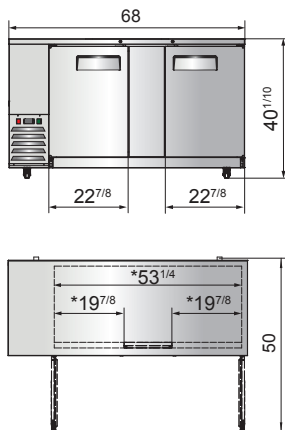

New Jersey, Ohio, Texas, Washington

SPECIFICATIONS

Models	Door	Capacity (Cu.Ft.)	Shelves	Casters (inch)	Rated Current (A)	Voltage (V/Hz/Ph)	HP	Refrigerant	Exterior Dimensions (inch)	Net Weight (lbs)	Gross Weight (lbs)
MBB23GR	1	8.2	2	3.5	2.3	115/60/1	1/7	R290	23×29 ^{1/2} ×38 ^{4/5}	170	207
MBB48GR	2	13.4	4	2.5	2.3	115/60/1	1/7	R290	48×28 ^{1/10} ×40 ^{1/10}	192	240
MBB59GR	2	17.3	4	2.5	2.3	115/60/1	1/6	R290	57 ^{4/5} ×28 ^{1/10} ×40 ^{1/10}	214	262
MBB69GR	2	21.5	4	2.5	2.3	115/60/1	1/6	R290	68×28 ^{1/10} ×40 ^{1/10}	238	295
MBB90GR	3	30.1	6	2.5	2.8	115/60/1	1/6	R290	89 ^{3/10} ×28 ^{1/10} ×40 ^{1/10}	295	370

PLAN VIEW

MBB23GR

MBB48GR

MBB59GR

MBB69GR

MBB90GR

*Interior Dimensions

Epoxy shelves