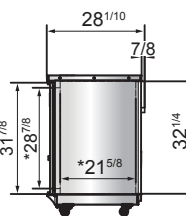

New Jersey, Ohio, Texas, Washington

SPECIFICATIONS

Models	Door	Capacity (Cu.Ft.)	Shelves	Casters (inch)	Rated Current (A)	Voltage (V/Hz/Ph)	HP	Refrigerant	Exterior Dimensions (inch)	Net Weight (lbs)	Gross Weight (lbs)
MBB23GR	1	8.2	2	3.5	2.3	115/60/1	1/7	R290	23×29 ^{1/2} ×38 ^{4/5}	170	207
MBB48GR	2	13.4	4	2.5	2.3	115/60/1	1/7	R290	48×28 ^{1/10} ×40 ^{1/10}	192	240
MBB59GR	2	17.3	4	2.5	2.3	115/60/1	1/6	R290	57 ^{4/5} ×28 ^{1/10} ×40 ^{1/10}	214	262
MBB69GR	2	21.5	4	2.5	2.3	115/60/1	1/6	R290	68×28 ^{1/10} ×40 ^{1/10}	238	295
MBB90GR	3	30.1	6	2.5	2.8	115/60/1	1/6	R290	89 ^{3/10} ×28 ^{1/10} ×40 ^{1/10}	295	370

PLAN VIEW

MBB23GR

MBB48GR

MBB59GR

MBB69GR

MBB90GR

*Interior Dimensions

Epoxy shelves