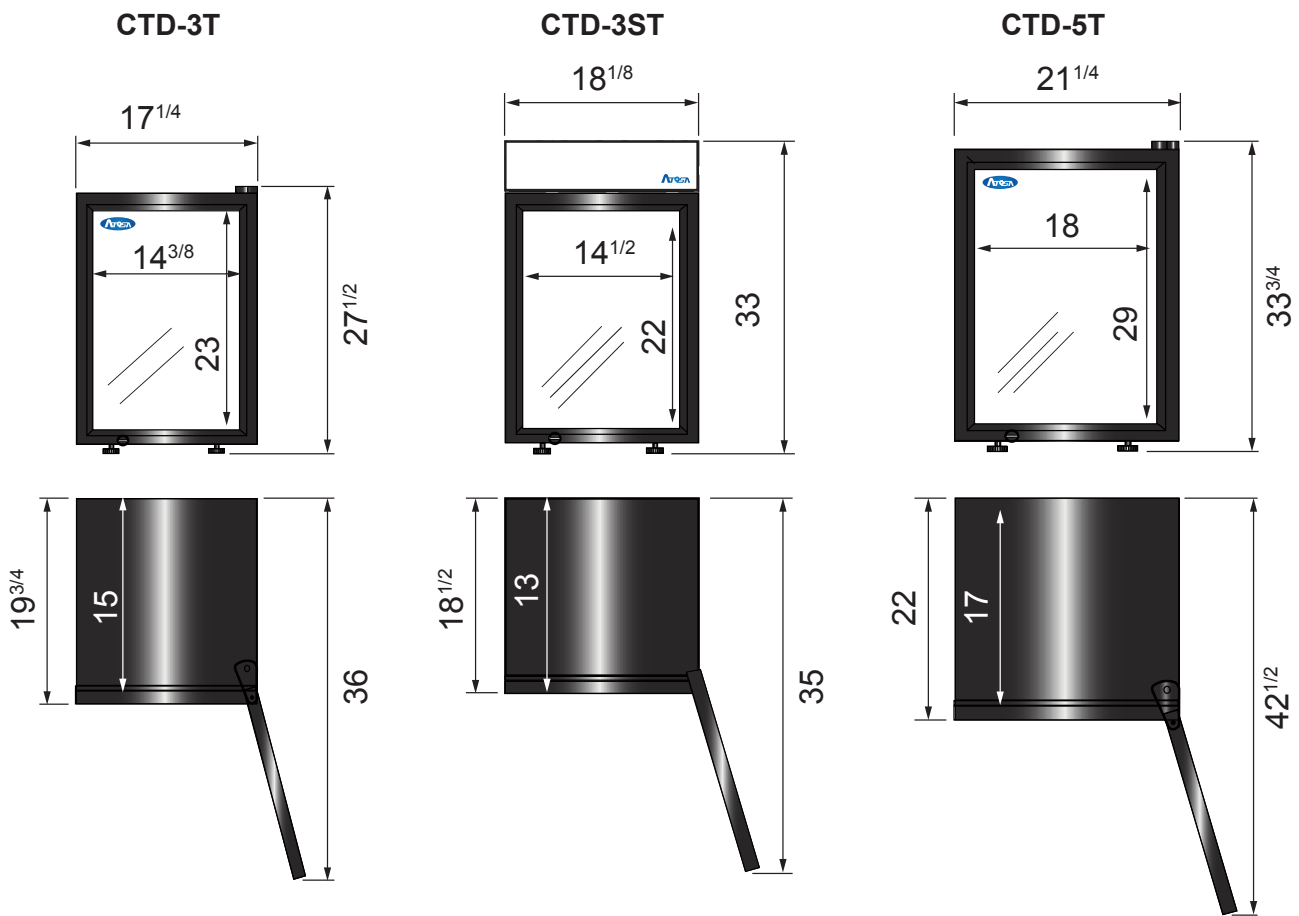

"WE MAKE THE KITCHEN BETTER!"

ATOSA USA, INC.

Toll Free: 855-855-0399 Email: info@atosausa.com

www.atosa.com | www.atosausa.com

California, Colorado, Florida, Georgia, Illinois,

New Jersey, Ohio, Texas, Washington

SPECIFICATIONS

Models	Door	Capacity (Cu.Ft.)	Shelves	Amps(A)	Voltage (V/Hz/Ph)	HP	Refrigerant	Exterior Dimensions (inch)	Interior Dimensions (inch)	Net Weight (lbs)	Gross Weight (lbs)
CTD-3T	1	2.4	2	0.65	115/60/1	1/10	R600a	17^{1/4}×19^{3/4}×27^{1/2}	14^{3/8}×15 × 23	52	57
CTD-3ST	1	2.4	2	1.0	115/60/1	1/8	R600a	18^{1/8}×18^{1/2}×33	14^{1/2}×13 ×22	64	70
CTD-5T	1	4.6	3	1.5	115/60/1	1/8	R600a	21^{1/4}×22×33^{3/4}	18×17×29	88	95
CTD-7T	1	7.0	3	1.3	115/60/1	1/8	R600a	21^{1/2}×24×38	20^{1/4}×18^{1/4}×31^{5/8}	101	113

PLAN VIEW