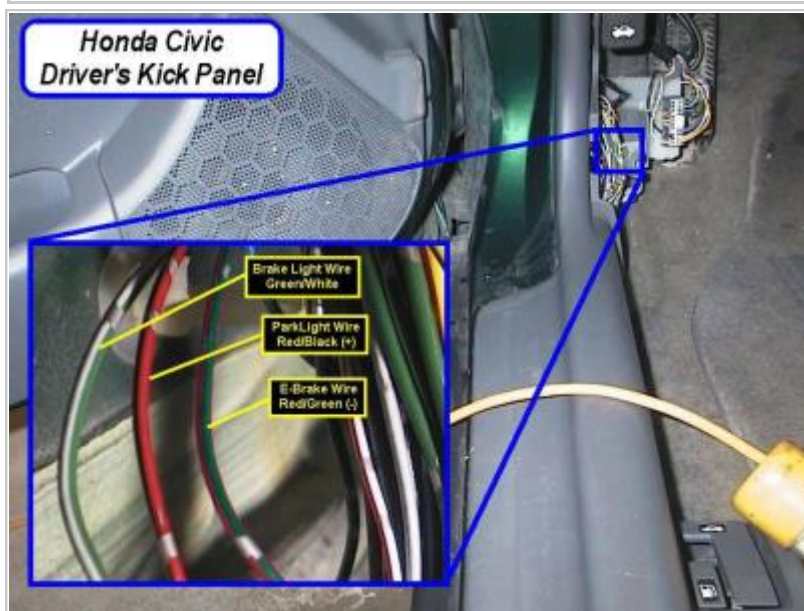

Notes:

There are currently no notes for this item.

Wiring Photo and Notes: Tachometer

Notes:

Also found at a blue plug above the dash fuse box.

Wiring Photo and Notes: Clutch Pedal

Notes:

There are currently no notes for this item.

Wiring Photo and Notes: Rear Defroster

Wiring Photo and Notes: Brake Wire

Notes:
There are currently no notes for this item.

Notes:
There are currently no notes for this item.

Wiring Photo and Notes: Parking Brake