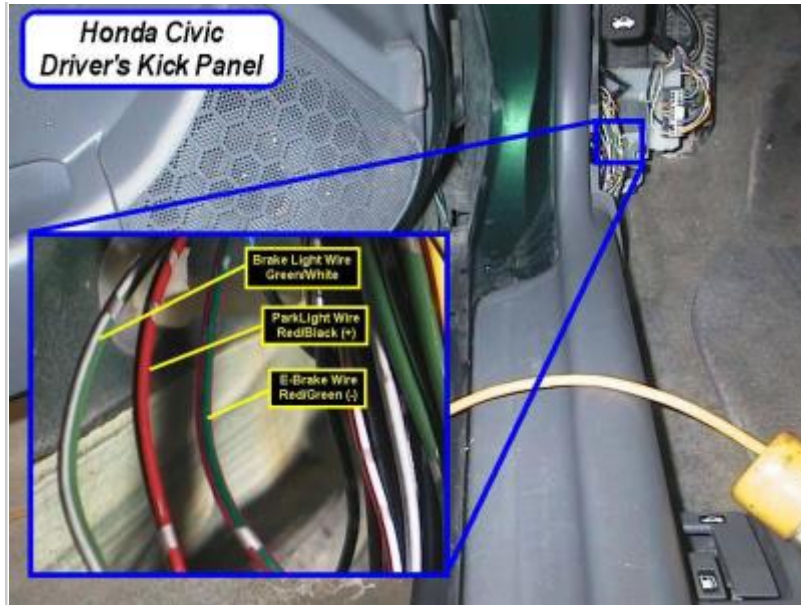

Notes:

There are currently no notes for this item.

Notes:

There are currently no notes for this item.

Wiring Photo and Notes: Second Accessory

Notes:

There are currently no notes for this item.

Wiring Photo and Notes: Parking Lights (+)

Notes:

There are currently no notes for this item.

Wiring Photo and Notes: Tachometer

Notes:

Also found at a blue plug above the dash fuse box.

Wiring Photo and Notes: Clutch Pedal

Notes:

There are currently no notes for this item.