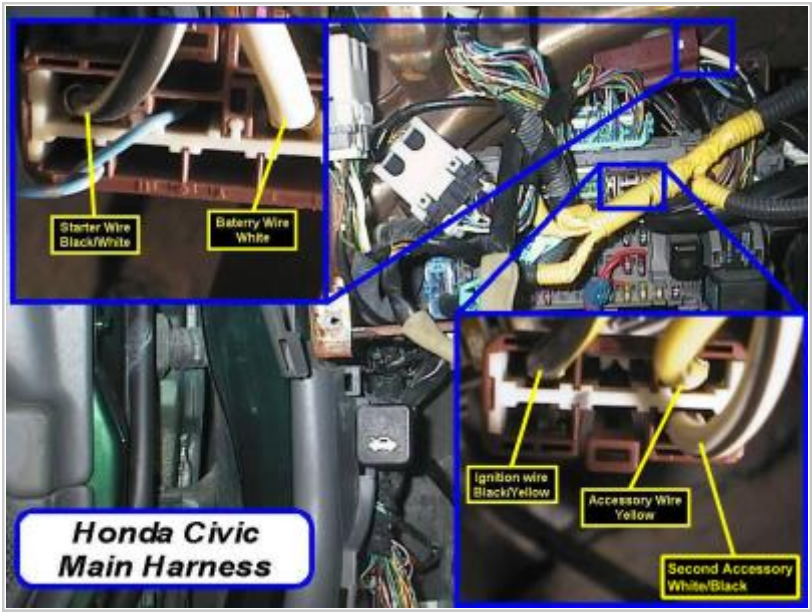

What Fits			
Item	Size	Depth	Location
Headunit			
Left Front Speaker			
Left Front Tweeter			
Right Front Speaker			
Right Front Tweeter			
Left Rear Speaker			
Left Rear Tweeter			
Right Rear Speaker			
Right Rear Tweeter			
Center Channel			
Subwoofer			
Left Front Headrest			
Right Front Headrest			
Left Rear Headrest			
Right Rear Headrest			
Satellite Radio Tuner			

Wiring Photo and Notes: 12 Volts

Notes:
There are currently no notes for this item.

Wiring Photo and Notes: Starter