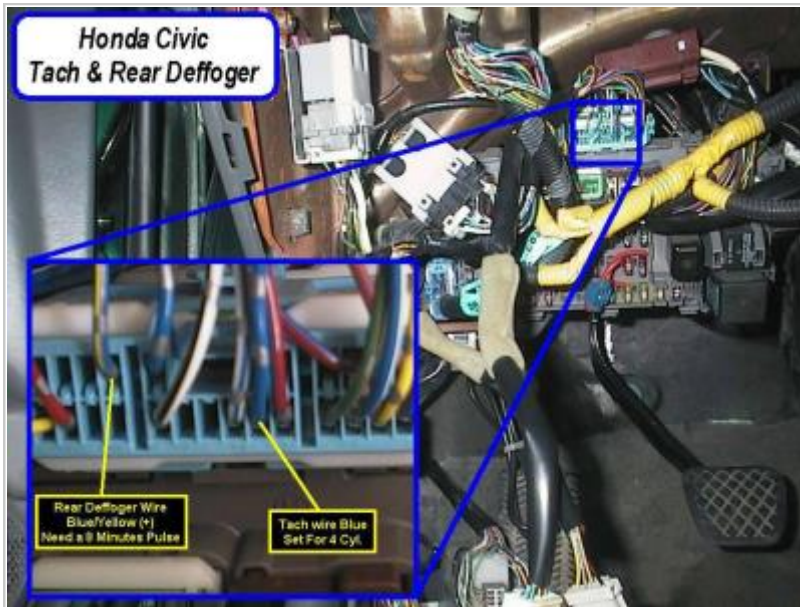

Notes:

There are currently no notes for this item.

Wiring Photo and Notes: Tachometer

Notes:

Also found at a blue plug above the dash fuse box.

Wiring Photo and Notes: Clutch Pedal

Notes:

There are currently no notes for this item.

Wiring Photo and Notes: Rear Defroster

Wiring Photo and Notes: Brake Wire

Notes:
There are currently no notes for this item.

Notes:
There are currently no notes for this item.

Wiring Photo and Notes: Parking Brake