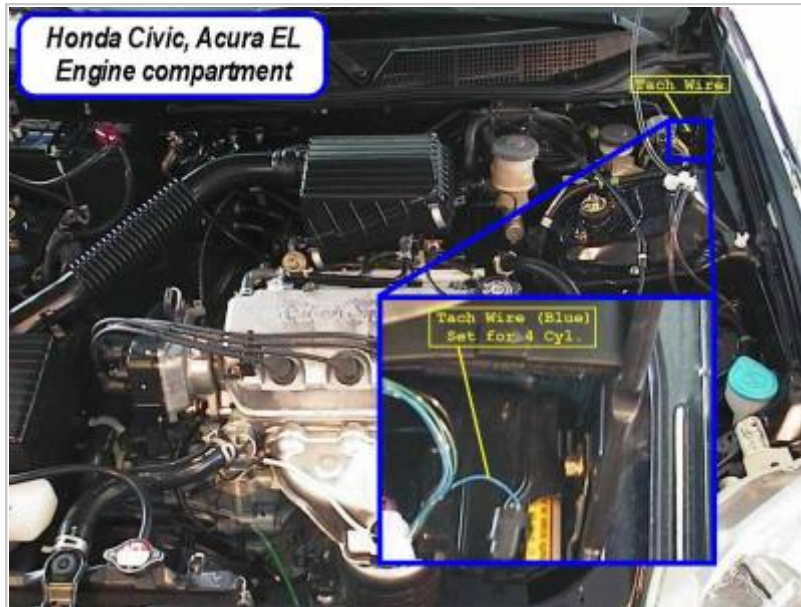

Notes:

There are currently no notes for this item.

Wiring Photo and Notes: Tachometer

Notes:

Also found at a blue plug above the dash fuse box.

Wiring Photo and Notes: Clutch Pedal

Notes:

There are currently no notes for this item.