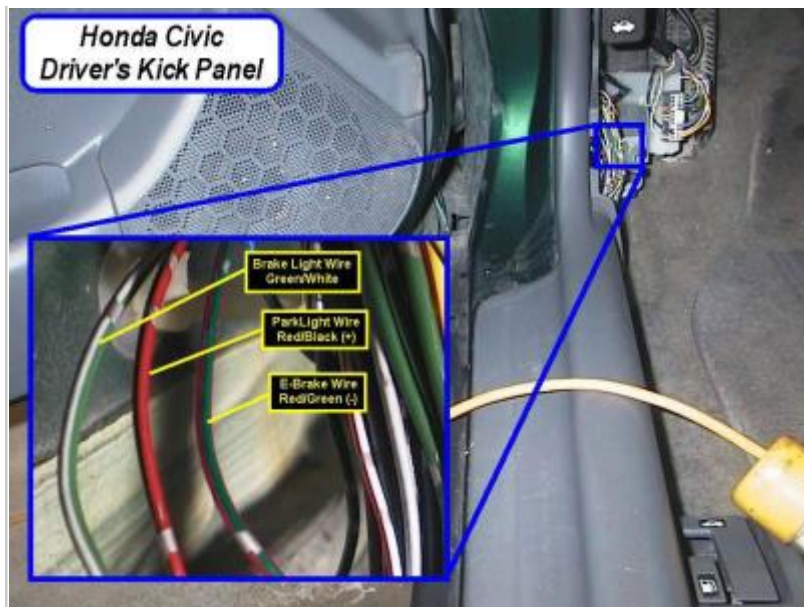

Wiring Photo and Notes: Parking Brake