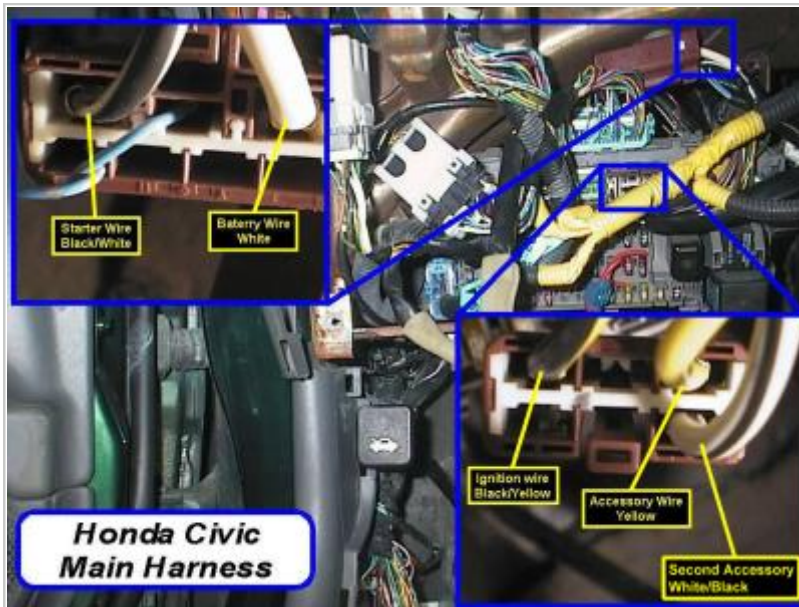

Notes:

There are currently no notes for this item.

Notes:

There are currently no notes for this item.

Wiring Photo and Notes: Second Accessory

Notes:

There are currently no notes for this item.

Wiring Photo and Notes: Parking Lights (+)

Notes:

There are currently no notes for this item.

Wiring Photo and Notes: Tachometer

Notes:

Also found at a blue plug above the dash fuse box.

Wiring Photo and Notes: Clutch Pedal

Notes:

There are currently no notes for this item.