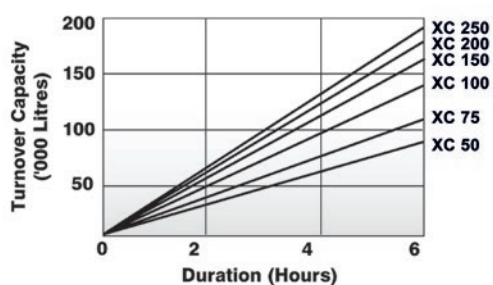

WARRANTY

For product warranty registration & information on warranty details.

For AU visit: www.astralpool.com.au/warranty

For NZ visit: www.astralpool.co.nz/warranty

SPECIFICATIONS

Model	XC 50	XC 75	XC 100	XC 150	XC 200	XC 250
Flow Rate (lpm)	336lpm	403lpm	410lpm	410lpm	405lpm	460lpm
Max Pressure	250kPa	250kPa	250kPa	250kPa	250kPa	250kPa
Filter Area	4.7m ²	7.0m ²	9.4m ²	14.0m ²	19.0m ²	24.0m ²
Weight	11.9kg	12.5kg	12.7kg	14.7kg	15.1kg	15.6kg
Height	800	800	800	990	990	990
Length	406	406	406	406	406	406
Width	500	500	500	500	500	500