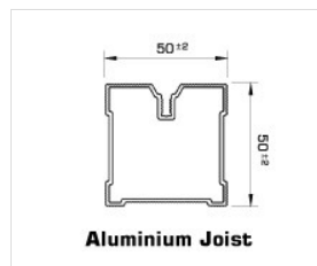

TREKKER WPC CLADDING

Accessories

Aluminium Corner

Aluminium Ext. Corner

Aluminium Joist

Aluminium Trim

Clip

EzClean - WPC

Initial Clip

WPC Fascia

WPC Joist

©This information Sheet was written by Havwoods International, Carnforth Business Park, Oakwood Way, Carnforth, Lancashire, LA5 9FD.

At the time of writing and publication of this sheet, all information is specified correctly. The photographs used in this sheet are intended only as illustrations. No rights can be derived from them.