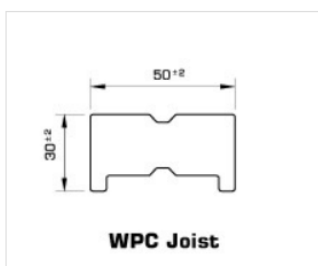

TREKKER WPC CLADDING

Accessories

Aluminium Corner

Aluminium Ext. Corner

Aluminium Joist

Aluminium Trim

Clip

EzClean - WPC

Initial Clip

WPC Fascia

WPC Joist

©This information Sheet was written by Havwoods International, Carnforth Business Park, Oakwood Way, Carnforth, Lancashire, LA5 9FD.

At the time of writing and publication of this sheet, all information is specified correctly. The photographs used in this sheet are intended only as illustrations. No rights can be derived from them.