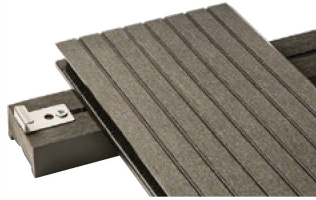

Heavy duty self-levelling pedestals are also available, please enquire for further information.

Clips & fitting accessories

DECKING JOIST

HO550

Solid composite 'low-profile' decking joist. Not load bearing; to be installed on solid level substrate.

Width 50mm
Height 30mm
Length 2300mm

DECKING STARTING CLIP

HO555

To be used at the start of each run of the deck boards.

Quantity 25

CLIPS & SCREWS

HO561

For use with Standard & Safeguard profile boards