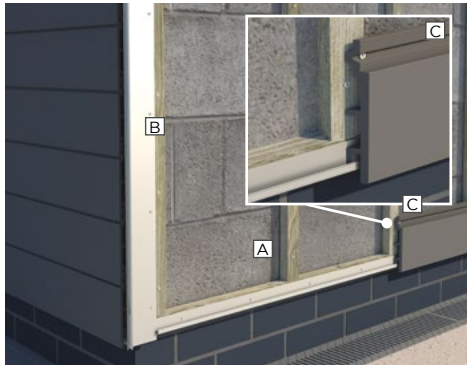

Trekker cladding explained

Cladding sequence

A – Starter Rail
B – Base Plate for External Corner
C – TREKKER Cladding board, first row located in Starter Rail

For illustration purposes only, find our full installation methods including expansion details at www.trekkerglobal.com