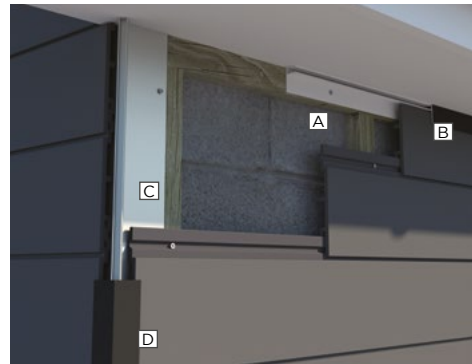

Soffit detail

A – Base Plate for Window Stop Trim
B – Top Cover for Window Stop Trim
C – Base Plate for External Corner
D – Top Cover - External Corner