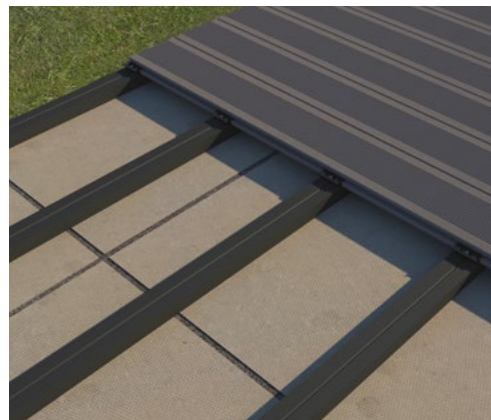

Solid Sub-Base

- Can be existing paving, concrete slab, concrete oversite or similar firm and stable material.
- Requires little preparation.
- Uses Low Profile Composite Batten HO550
- Battens are fixed to sub-base.
- Very minimal height build-up.
- Works well with existing door/window thresholds.