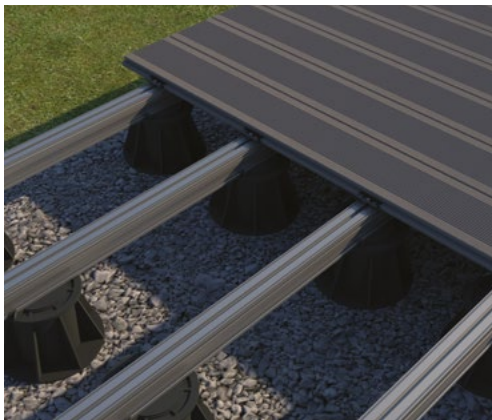

Raised Deck On Adjustable Pedestals

- Fast and simple install method.
- Great for covering areas that have varying heights.
- No major construction work required.
- Pedestals are sited on firm level material i.e compacted aggregate or concrete pad.
- Can easily be lifted and re-located if required.