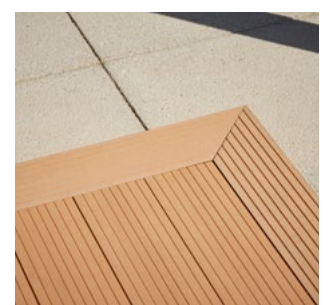

Natura Fluted finish

Available in three finishes | Large choice of colours | Safeguard & Square Edge profile

If you're looking to achieve a natural, raw looking finish to your outdoor space, our Natura range of decking is the perfect solution. Enjoy the look and feel of a natural timber product but the durability of a composite.