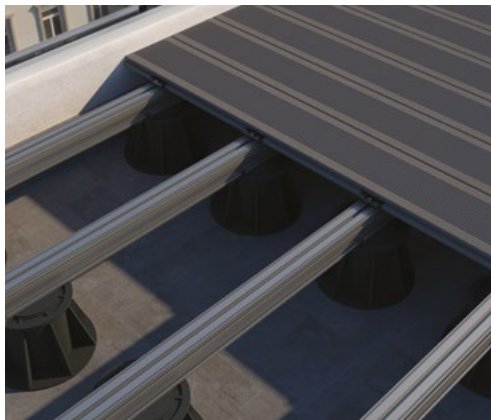

Raised Deck For Roof Terrace, Balconies & Verandas

- Fast and simple install method.
- Easily caters for varying heights, roof drainage falls and door thresholds.
- Suitable for most roof finishes, GRP, built-up felt, fibreglass compound etc.
- Does not interfere with waterproofing membranes.

Raised deck accessories

For all Trekker Decking products installed on a raised deck (see page 28)

ALUMINIUM RAIL

HO551
Aluminium rail for screw fix clips (HO564), can be fixed to a suitable substrate or mounted on pedestals uses self-drilling screws.

Width 50mm
Height 50mm
Length 3200mm

DECKING SCREWS

HO564
Stainless Steel Screws for use with aluminium joists/rails.

Size 4mm x 35mm
Quantity 500

Free with order

Free Screws
Free decking screws included with every order