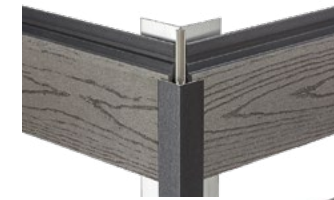

HO2294
Brown coloured

HO2295
Grey coloured

Size 35x35mm
Length 3 metres

ALUMINIUM EXTERNAL TRIM

HO2293
Black coloured