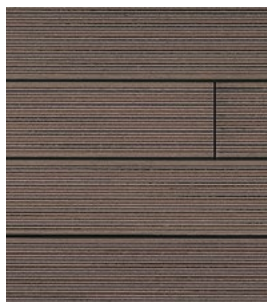

Thickness 22mm
Width 143mm
Length 3200mm

EARTH GROOVED

HO926
Composite Decking; Grooved; Plank; Clip Fixing; Square Edge; 25 Clips per sq.m; Supplied FOC

Thickness 22mm
Width 143mm
Length 3200mm

MOCHA GROOVED