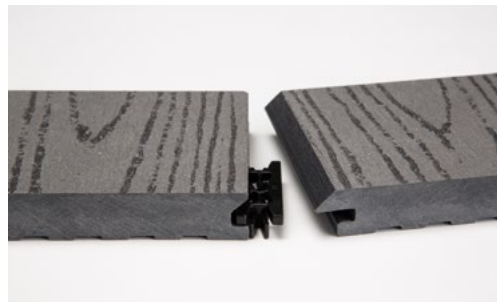

Safeguard profile

Planks fit together with no-fall gap between each, using HO561 decking clips.

VULCAN WOODGRAIN

HO904
Composite Decking;
Woodgrain; Plank; Clip
Fixing; Square Edge; 25
Clips per sq.m; Supplied
FOC
Thickness 22mm
Width 143mm
Length 3200mm