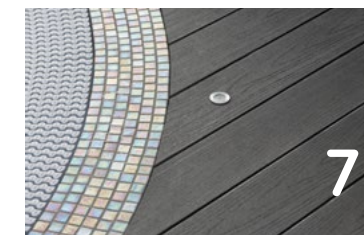

Sample Ordering