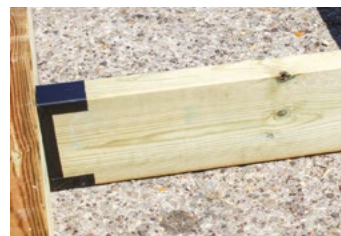

HO615
Protects the top of the joists (timbers). This product will self-seal once a fastener has been driven through.

Width 50mm
Length 20 metres

£23.95 per roll

82mm WIDE

HO616
Protects the underside of joists and is ideal for example for flat roof or balcony applications. It is also perfect for cut ends of all joist sizes.