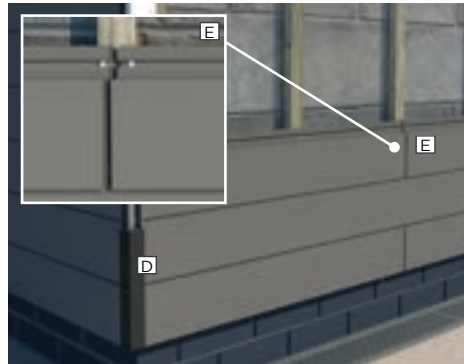

D - Top Cover for External Corner, neatly covers all expansion requirements
E - Header joint over a batten with 6-8mm expansion gap (cut chamfered at 45deg minimises visual impact)