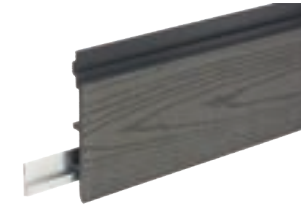

E - Soffit
F - Fascia
G - Guttering

Cladding accessories

High quality trims are essential for the success of your cladding installation.

Starter rails

Starter Rails are your first step for a neat and easy install. The first row of boards fits neatly into the Starter Rail profile providing a sound and straight foundation to build upwards from.

ALUMINIUM STARTER RAIL

HO2299

Size 35x8mm
Length 3 metres

£16.95 per length

External trim

External Trim is a perfect finish for external corners of buildings, recesses and framework. The generous Base Plate allows a stable fix into most materials and Top Cover hides expansion gaps on the ends of the cladding boards.