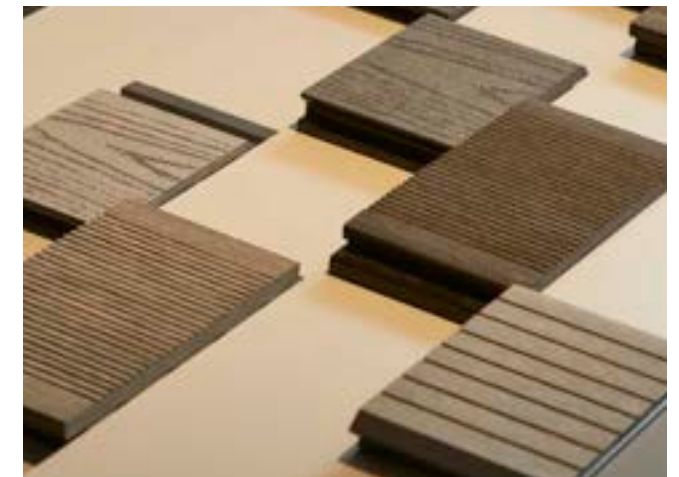

Showrooms

You can find Trekker at our two depots in Preston and Guildford. You can view a range of samples of our luxury composite decking and cladding, and speak to a member of our team about your specific requirements.

Call us on 01483 310800 to arrange an appointment.