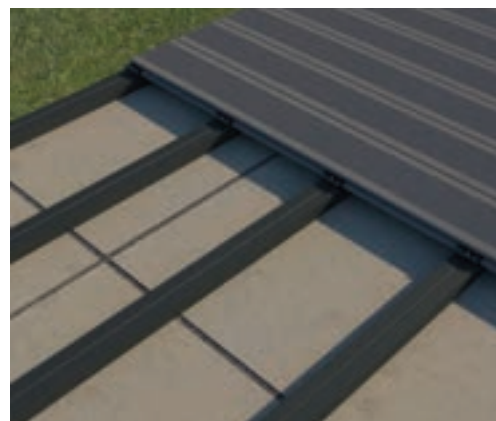

Solid Sub-Base

- Can be existing paving, concrete slab, concrete oversite or similar firm and stable material.
- Requires little preparation.
- Uses Low Profile Composite Batten HO550
- Battens are fixed to sub-base.
- Very minimal height build-up.
- Works well with existing door/window thresholds.