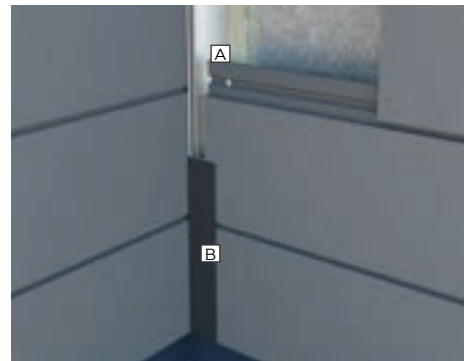

Internal corner detail

A - Base Plate for Window/Stop Trim
B - Top Cover for Window Stop Trim