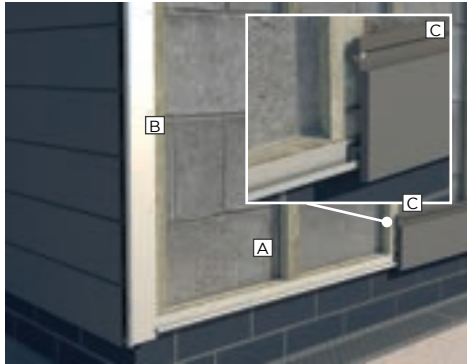

PEARL POLISHED

HO1604
Composite Cladding;
Polished; Plank;
Interlocking Square Edge

Thickness 16mm
Face Width 125mm
Length 3200mm

£46.95 per sq.m
£19.25 per board

Trekker cladding explained

Cladding sequence