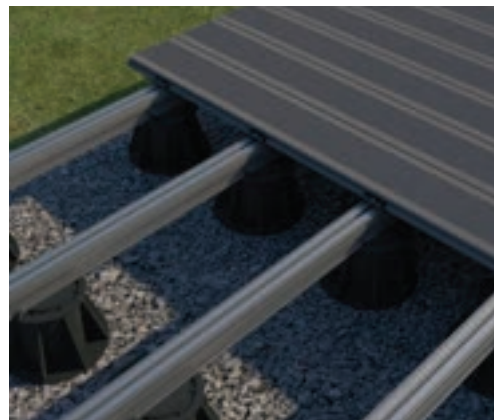

Raised Deck On Adjustable Pedestals

- Fast and simple install method.
- Great for covering areas that have varying heights.
- No major construction work required.
- Pedestals are sited on firm level material i.e compacted aggregate or concrete pad.
- Can easily be lifted and re-located if required.