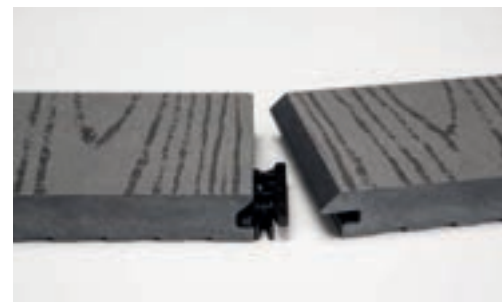

Safeguard profile

Planks fit together with no-fall gap between each, using HO561 decking clips.

Coming soon...
Narrow width woodgrain boards will be available in 2023

CHOCOLATE WOODGRAIN

HO900
Composite Decking; Woodgrain; Plank; Clip Fixing; Square Edge; 25 Clips per sq.m; Supplied FOC
Thickness 22mm
Width 143mm
Length 3200mm
£84.95 per sq.m
£39.08 per board