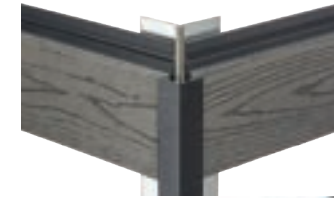

ALUMINIUM EXTERNAL TRIM

HO2293

Black coloured

HO2294

Brown coloured

HO2295

Grey coloured