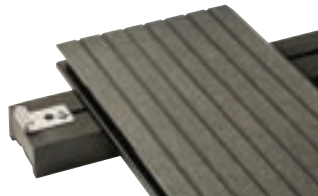

Width 50mm
Height 30mm
Length 2300mm

£10.95 each

DECKING STARTING CLIP

HO555

To be used at the start of each run of the deck boards.

Quantity 25

£23.95 per box

NYLON DECKING CLIPS