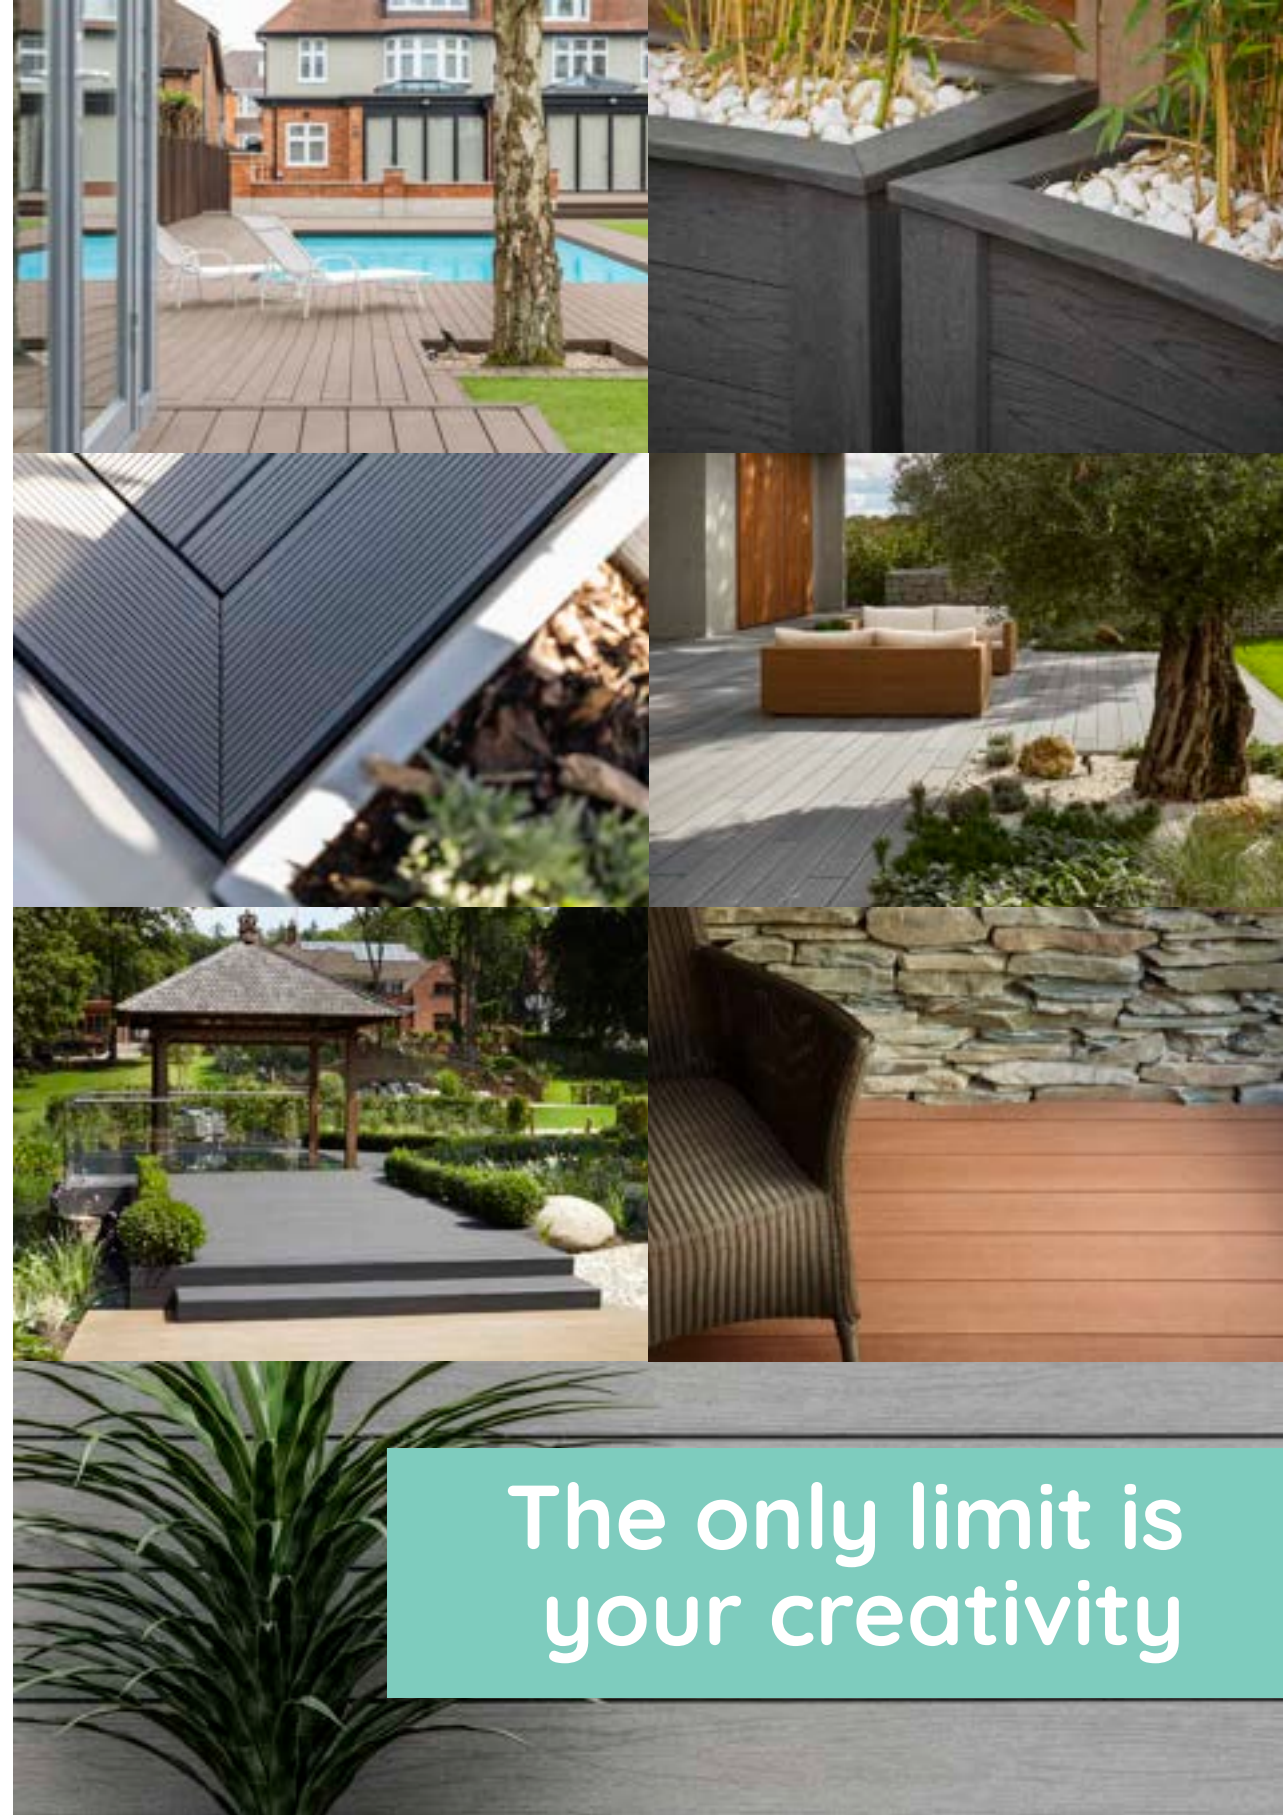

CHANGING YOUR MIND

- Subject to our terms and conditions, and in line with the Consumer Contracts Regulations 2013, you have 14 days after the day you (or someone you nominate) receives the order, (or where the order is split into several deliveries over different days, 14 days after the date of the last delivery) to notify us that you wish to cancel the order.
- Please note bespoke or special order products cannot be returned for credit.
- To cancel an order please contact our customer services telephone line: 01483 310800 or email us: info@trekkerglobal.com.
- You must return the products to us as soon as reasonably practicable and in any event within 30 days of delivery.
- The product must not have been removed from their packaging or in any way handled, modified, or installed (such that they are no longer in a saleable condition).
- If you cannot arrange carriage yourself, we can collect the complete order from the address to which they were delivered, on your behalf. Such collection will be at your cost, and at your risk.

Pricing and deliveries

All prices are shown per sqm unless otherwise stated and exclude VAT. Prices are accurate at time of printing. Trekker provide a range of delivery options. Please contact us to discuss a cost-effective delivery solution for your order.

The only limit is
your creativity