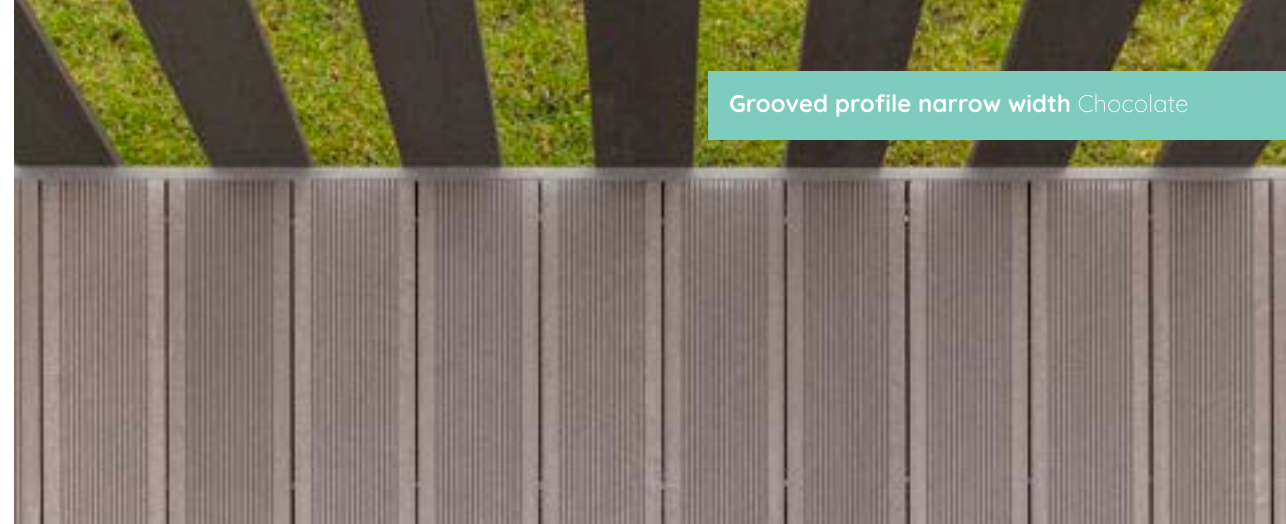

£61.95 per sq.m
£17.35 per board

BRONZE GROOVED

HO997
Composite Decking; Grooved; Plank; Clip Fixing; Square Edge; 25 Clips per sq.m; Supplied FOC

Thickness 22mm
Width 120mm
Length 2300mm

£61.95 per sq.m
£17.35 per board