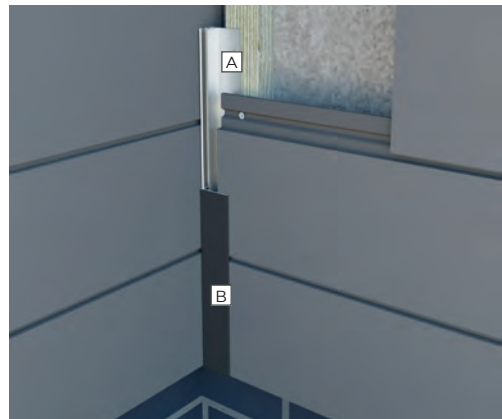

TREKKER INTERNAL CORNER DETAIL

- A - Base Plate for Window/Stop Trim
- B - Top Cover for Window Stop Trim