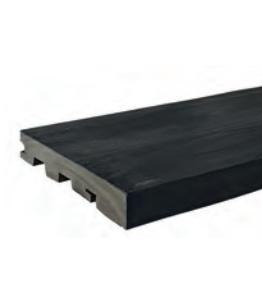

RUSTIC GREY

HO1016

Composite Decking; Flat; Titanium; Plank; Clip Fixing; Square Edge; 25 Clips per sq.m; Supplied FOC

Thickness	24mm
Width	150mm
Length	3200mm

£74.95 per sq.m

£35.98 per board

NOSING

HO436