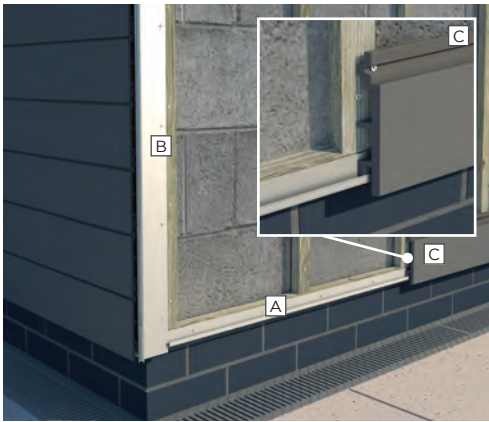

TREKKER CLADDING EXPLAINED

TREKKER CLADDING SEQUENCE

- A - Starter Rail
- B - Base Plate for External Corner
- C - TREKKER Cladding board, first row located in Starter Rail

- D - Top Cover for External Corner, neatly covers all expansion requirements
- E - Header joint over a batten with 6-8mm expansion gap (cut chamfered at 45deg minimises visual impact)