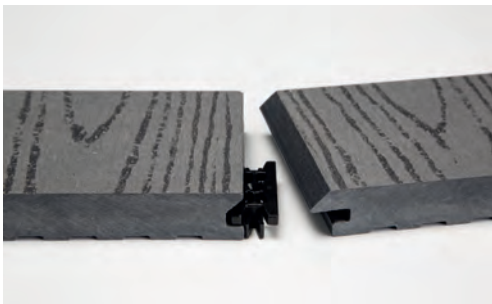

WOOD GRAIN STANDARD WIDTH 22X143X3200MM

Contemporary Wood Grain look and feel but with the advantage of not rotting or warping like solid timber. Safeguard profile prevents small items from falling between the boards and pairs nicely with our Wood Grain Composite Cladding range.

SAFEGUARD PROFILE