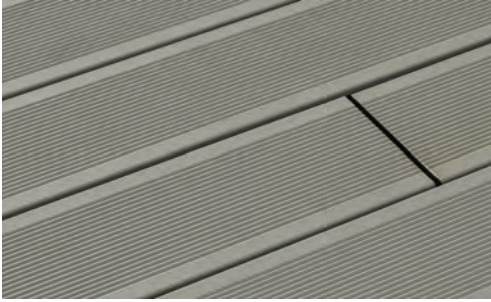

ENDURA²

A revolutionary new decking range, ENDURA², guarantees high resistance to stains and particularly fats, making it well suited for outdoor cooking areas or hospitality sector. ENDURA² is scratch resistant and features extreme tolerance to UV light. The product has the look and feel of wood but comes with a high longevity and is extremely durable.

The ENDURA² range is manufactured by using a new technology in which the core of the deck is manufactured in HDM (high density mineral WPC core), and the exterior is manufactured in a modified polymer (Nanotech Shield).

GROOVED PROFILE