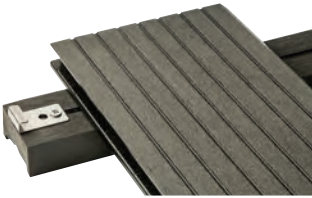

HO555

Decking Starting Clip

To be used at the start of each run of the deck boards.

£23.95 per box

HO561

Nylon decking clips.
25 clips per sq mt.

Free of charge

HO553