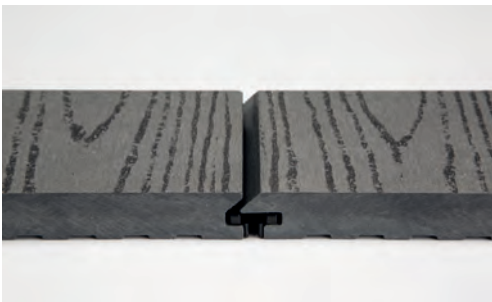

WOOD GRAIN STANDARD WIDTH 22X143X3200MM

Contemporary Wood Grain look and feel but with the advantage of not rotting or warping like solid timber. Safeguard profile prevents small items from falling between the boards and pairs nicely with our Wood Grain Composite Cladding range.

SAFEGUARD PROFILE