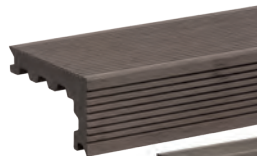

Thickness 11mm
Width 100mm
Length 1500mm

£10.95 per length

**VULCAN NOSING
GROOVED**

HO988

Can be installed either way

Thickness 22mm
Width 133mm/64mm
Length 1500mm

£29.95 per length

**CHOCOLATE NOSING
GROOVED**