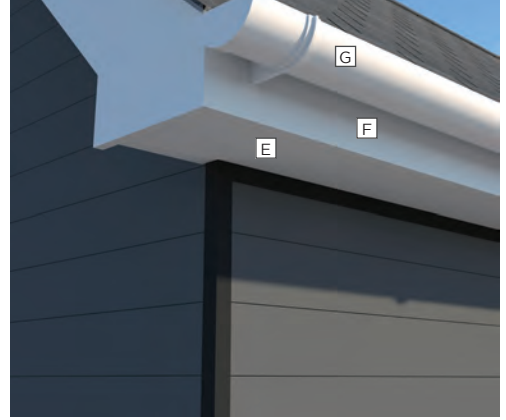

TREKKER SOFFIT DETAIL

A - Base Plate for Window Stop Trim
B - Top Cover for Window Stop Trim
C - Base Plate for External Corner
D - Top Cover - External Corner

E - Soffit
F - Fascia
G - Guttering