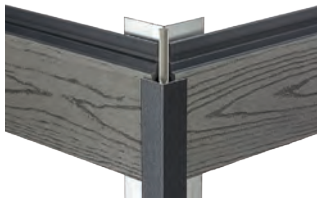

EXTERNAL TRIMS - ALUMINIUM

HO2293

Black external corner
3m lengths

HO2294

Brown external corner
3m lengths

HO2295

Grey external corner
3m lengths