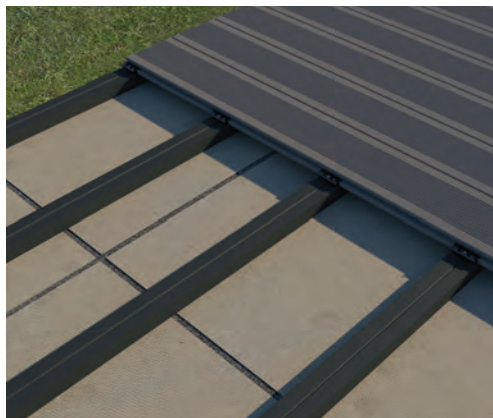

SOLID SUB-BASE

- Can be existing paving, concrete slab, concrete oversite or similar firm & stable material.
- Requires little preparation.
- Uses Low Profile Composite Batten HO550
- Battens are fixed to Sub-base.
- Very minimal height build-up.
- Works well with existing door/window thresholds.