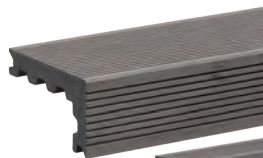

VULCAN NOSING GROOVED

HO988

Can be installed either way

Thickness 22mm
Width 133mm/64mm
Length 1500mm

£29.95 per length

Our composite step nosings are unique to the market and match our Trekker decking boards.

**For more information
please contact us on:
+44 (0) 01524 737000**