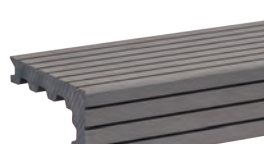

NEW OAK NOSING FLUTED

HO978

Can be installed either way

Thickness 22mm
Width 133mm/64mm
Length 1500mm

£29.95 per length

VULCAN NOSING FLUTED

HO974

Can be installed either way