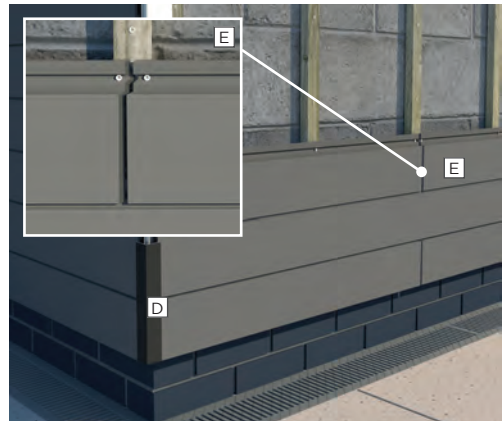

TREKKER CLADDING EXPLAINED

TREKKER CLADDING SEQUENCE

- A - Starter Rail
- B - Base Plate for External Corner
- C - TREKKER Cladding board, first row located in Starter Rail

- D - Top Cover for External Corner, neatly covers all expansion requirements
- E - Header joint over a batten with 6-8mm expansion gap (cut chamfered at 45deg minimises visual impact)