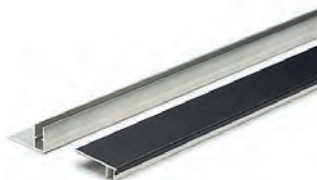

See pages 14-15 to see how these can be used.

£35.95 per length