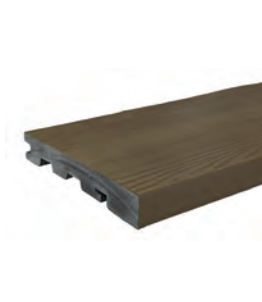

CUMARU

HO1002

Composite Decking; Flat; Titanium; Plank; Clip Fixing; Square Edge; 25 Clips per sq.m; Supplied FOC

Thickness	24mm
Width	150mm
Length	3200mm

£74.95 per sq.m

£35.98 per board

NOSING

HO432