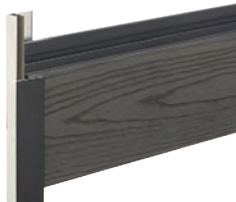

WINDOWS/STOP TRIM

HO2296

Black trim
25 x 30mm 3m lengths
(Trim for window surrounds)

HO2297

Brown trim
25 x 30mm 3m lengths

HO2298

Grey trim
25 x 30mm 3m lengths