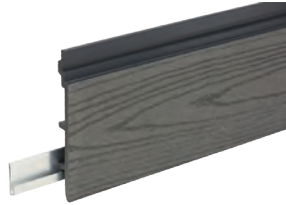

TREKKER ALUMINIUM TRIMS

High quality trims are essential for the success of your cladding installation.

TREKKER profiles are supplied in precisely engineered aluminium making them very strong whilst simple to fix.

STARTER RAIL

Starter Rails are your first step for a neat and easy install. The first row of boards fits neatly into the Starter Rail profile providing a sound and straight foundation to build upwards from.

STARTER RAIL - ALUMINIUM

HO2299

35 x 8mm
3m lengths

£16.95 per length

EXTERNAL TRIM

External Trim is a perfect finish for external corners of buildings, recesses and framework.

The generous Base Plate allows a stable fix into most materials and Top Cover hides expansion gaps on the ends of the cladding boards.