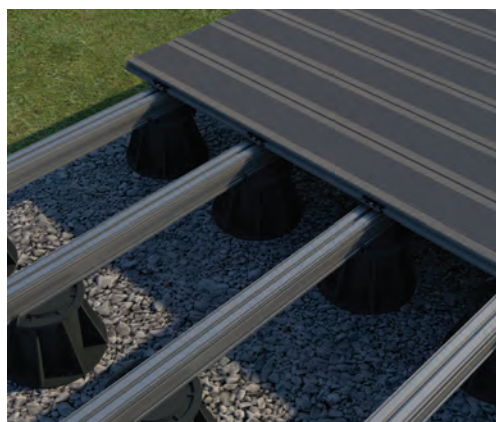

RAISED DECK ON ADJUSTABLE PEDESTALS

- Fast and simple install method.
- Great for covering areas that have varying heights.
- No major construction work required.
- Pedestals are sited on firm level material i.e compacted aggregate or concrete pad.
- Can easily be lifted and re-located if required.