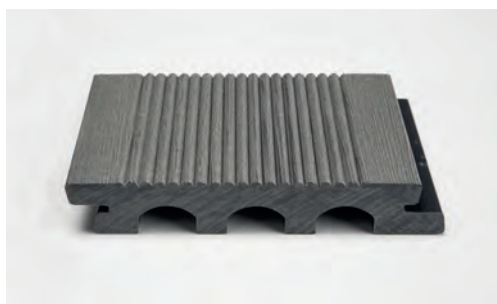

Thickness 22mm
Width 133mm/64mm
Length 1500mm

£29.95 per length

GROOVED MIXED WIDTH

22X138X3200MM

22X183X3200MM

A grooved board that come in two very popular and modern shades of grey. Available in two width varieties of 138mm and 183mm giving you the option to mix and match both width and colour for that added wow factor.

SAFEGUARD PROFILE

ANTHRACITE GROOVED

HO952

Composite Decking;
Grooved; Plank; Clip Fixing;
Square Edge; 25 Clips per
sq.m; Supplied FOC

Thickness 22mm
Width 138mm
Length 3200mm

£71.95 per sq.m

£33.82 per board