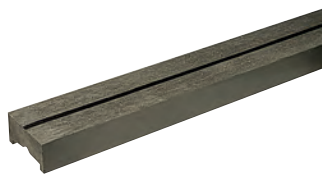

TREKKER ACCESSORIES

HO550
'Low profile' decking joist
30mm x 50mm x 2300mm Lengths
Solid Composite Construction
'NOT LOAD BEARING'.
Must be installed on solid level substrate.
£10.95 each