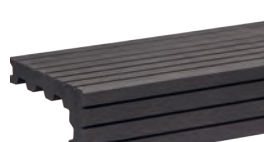

ANTHRACITE NOSING FLUTED

HO972

Can be installed either way

Thickness 22mm
Width 133mm/64mm
Length 1500mm

£29.95 per length