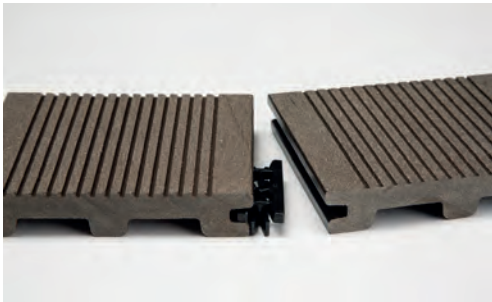

HO1112

Composite Decking; Wood Grain; Plank; Clip Fixing; 25 clips per sq.m; Square Edge

Thickness 24mm
Width 150mm
Length 3200mm

£74.95 per sq.m

£35.98 per board

TEAK WOOD GRAIN

HO1114

Composite Decking; Wood Grain; Plank; Clip Fixing; 25 clips per sq.m; Square Edge

Thickness 24mm
Width 150mm
Length 3200mm

£74.95 per sq.m

£35.98 per board

GROOVED NARROW WIDTH 22X120X2300MM

A narrower and more cost-effective version of the classic grooved board. For all types of projects on a budget, the narrow width grooved boards are available in three very earthy tones that help create a contemporary feel.

STANDARD PROFILE

VULCAN GROOVED

HO994

Composite Decking;
Grooved; Plank; Clip Fixing;
Square Edge; 25 Clips per
sq.m; Supplied FOC

Thickness 22mm

Width 120mm

Length 2300mm

£61.95 per sq.m