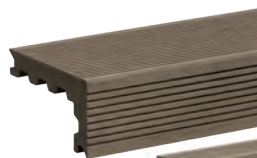

**BRONZE NOSING
GROOVED**

HO989

Can be installed either way

Thickness 22mm
Width 133mm/64mm
Length 1500mm

£29.95 per length