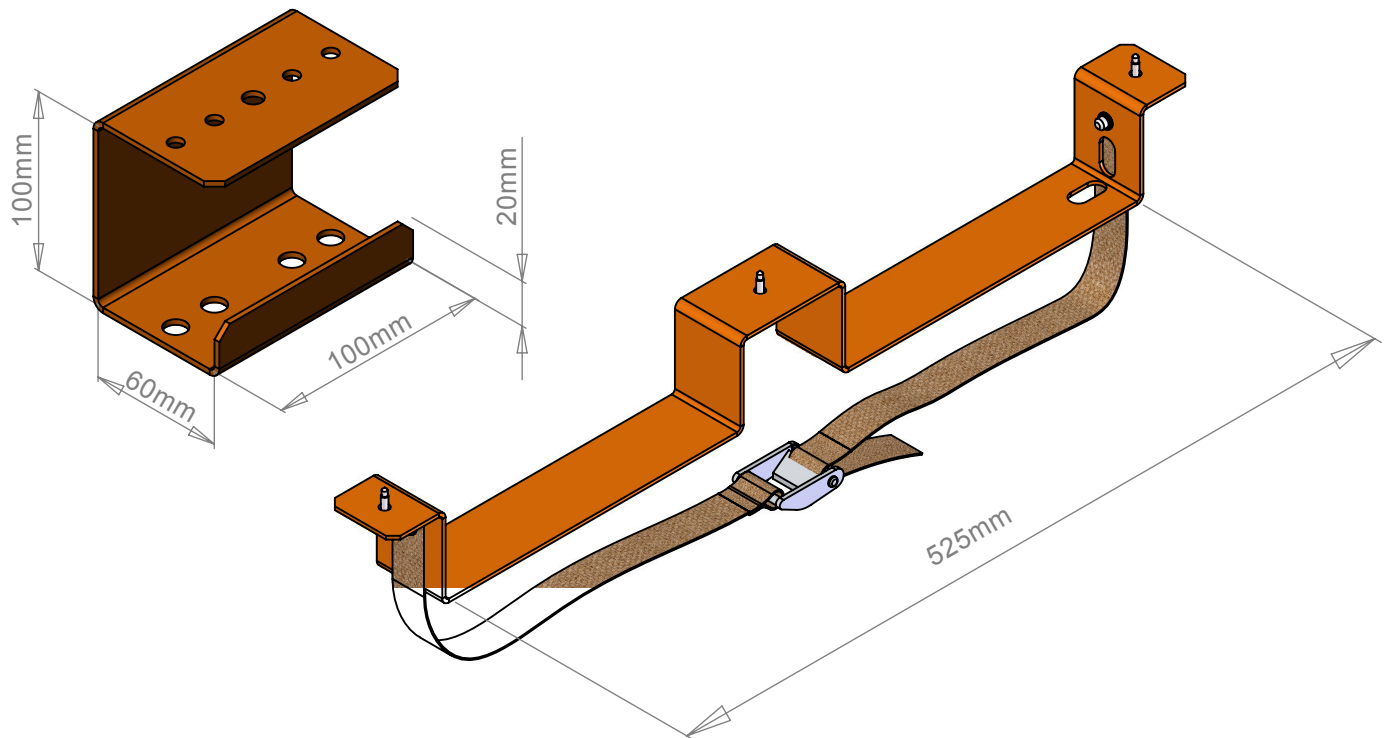

### Which Ladders will fit?

90mm or less

More than 90mm

**MAXIMUM LADDER WIDTH 525mm**

**ENSURE RIBS IN VEHICLE ROOF ARE CORRECTLY SPACED FOR YOUR LADDER**

Still not sure? Drop us a line at [info@roofrack.co.uk](mailto:info@roofrack.co.uk)