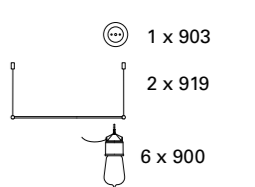

COMPONENTI
COMPONENTS