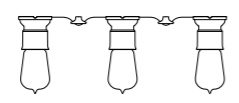

IP GRADE
20
44 (with outdoor neoprene cable)

MATERIALS
Tuscan maiolica, blown glass, metal-alluminium components.
Maiolica toscana, vetro soffiato, componenti in metallo e alluminio.

COLOURS IN PHOTO
nero matt 58
wine matt 76
sugar paper 77
smalto tortora 51
licheni 52
smalto bianco 8

COLOUR CHART (3)

ELECTRIC CABLE
red
brown
grey
b&w
black
blue

ELECTRIC CABLE OUTDOOR/ESTERNO
neoprene

METAL
nichel satinato NCS

GLASS
trasparent

ARTICLE	900P	912	913	914	960
DIMENSIONS	base Ø 120 glass Ø 100 h 275	base Ø 120 glass Ø 100 h 320 depth 240	base Ø 120 plate Ø 230 h 320 depth 310	base Ø 120 cage Ø 165 h 320 depth 270	Ø 55x30 h. 25
POWER	1 x E27 max 15W (Ø max 60mm)	1 x E27 max 15W (Ø max 60mm)	1 x E27 max 15W (Ø max 60mm)	1 x E27 max 15W (Ø max 60mm)	

ESEMPIO
EXAMPLE

COMPONENTI
COMPONENTS

- 3 x 900P
- 2 x 960