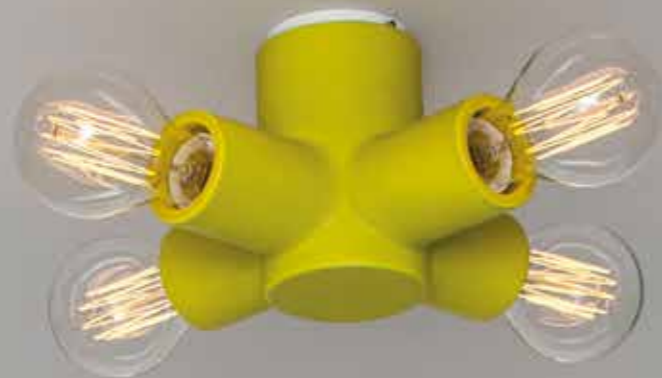

TRAFFIC

IP GRADE
20

MATERIALS
Slip cast ceramics,
metal base.
Ceramica bianca,
base in metallo.

COLOURS IN PHOTO
acid matt 79
orange matt 80
moka matt 70

COLOUR CHART
(3)

ARTICLE

1032LP

DIMENSIONS

h 150
depth 140

POWER

2 x E27 max 25w

ARTICLE

1033P

DIMENSIONS

Ø 220
depth 140

POWER

3 x E27 max 25w

1032P

h 220
depth 140

2 x E27 max 25w

ARTICLE

1034P

Ø 220
depth 140

4 x E27 max 25w

1031P

h 150
depth 140

1 x E27 max 25w