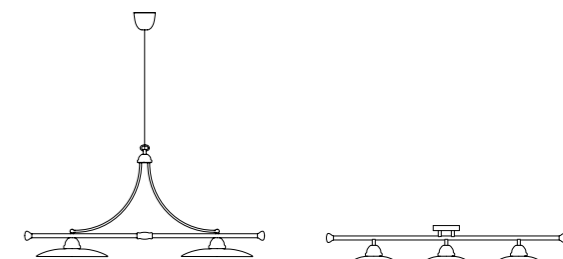

SETTIMELLO

ARTICLE	1165	1166
DIMENSIONS	base Ø 110 plate Ø. 350 length 1080	base Ø 130 plate Ø. 220 length 1200 h. 180
POWER	2 x E27 max 25w	3 x E27 max 25w

IP GRADE
20

MATERIALS
Tuscan maiolica and brass metal
Maiolica toscana e ottone

COLOURS IN PHOTO
tc/sc 1

COLOUR CHART
(1 e 3)

ELECTRIC CABLE
brown
ivory
gold

METAL
brunito BRU