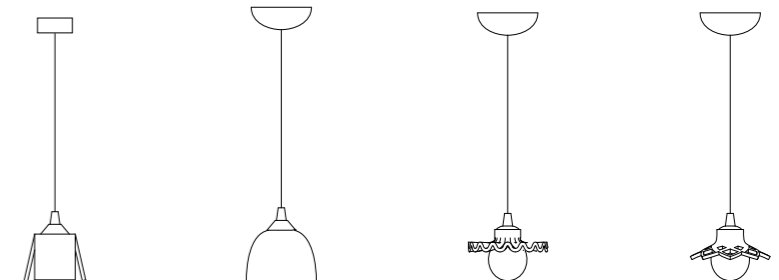

APUANE

IP GRADE
20

MATERIALS
Tuscan maiolica
Maiolica toscana

COLOURS IN PHOTO
naturale 44
argento 33
smalto licheni 52
gesso 34
acqua matt 88
smalto rosa 89

COLOUR CHART
(1, 2 e 3)

ELECTRIC CABLE
grey

METAL
nichel satinato NCS

GLASS
trasparente
satinato