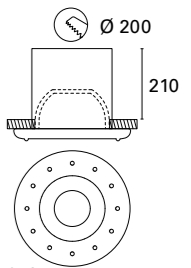

ARTICLE
973

DIMENSIONS
base Ø 115
Ø 225
h 25

POWER
1 x E27 max 25w

ARTICLE
951P

DIMENSIONS
base Ø 115
Ø 75
h 155

POWER
1 x GU10 max 10w

THERE'S A HOLE IN
MY BUCKET,
DEAR LIZA,
DEAR LIZA,
THERE'S A HOLE IN
MY BUCKET,
DEAR LIZA, A HOLE.