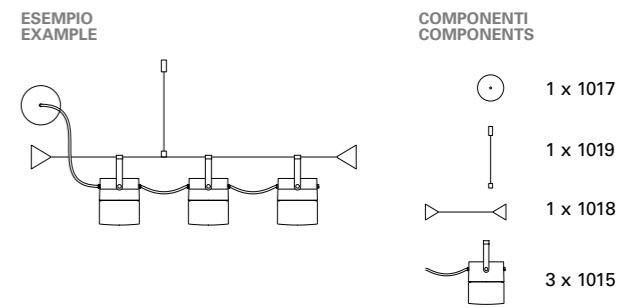

SWING

Rame / Copper

ARTICLE	1015S	1015	1016
DIMENSIONS	base Ø 130 Ø 130 h 230 1500 cable tot.h.max 1500	Ø 130 h 230 1500 cable tot.h.max 1500	base Ø 130 glass Ø 130 h 270/depth 210
POWER	1 x E27 max 15W (max Ø. 60 h. 115 mm)	1 x E27 max 15W (max Ø. 60 h. 115 mm)	1 x E27 max 15W (max Ø. 60 h. 115 mm)

ARTICLE	1017	1018	1019
DIMENSIONS	Ø 100 h 85	Ø 100 inc. 6000 steel cable	Ø 18 inc. 1500 steel cable

IP GRADE
55

MATERIALS
Copper, steel, blown glass
Rame, acciaio, vetro soffiato

ELECTRIC CABLE
OUTDOOR/ESTERNO
neoprene

METAL
natural copper / rame naturale RMN*
Patined copper/ rame invecchiato RMP
Anodized aluminium/ alluminio anodizzato ALL

* : this colour will age outdoor
all'esterno questo colore scurirà.

GLASS
bianco
trasparente
whisky
acqua