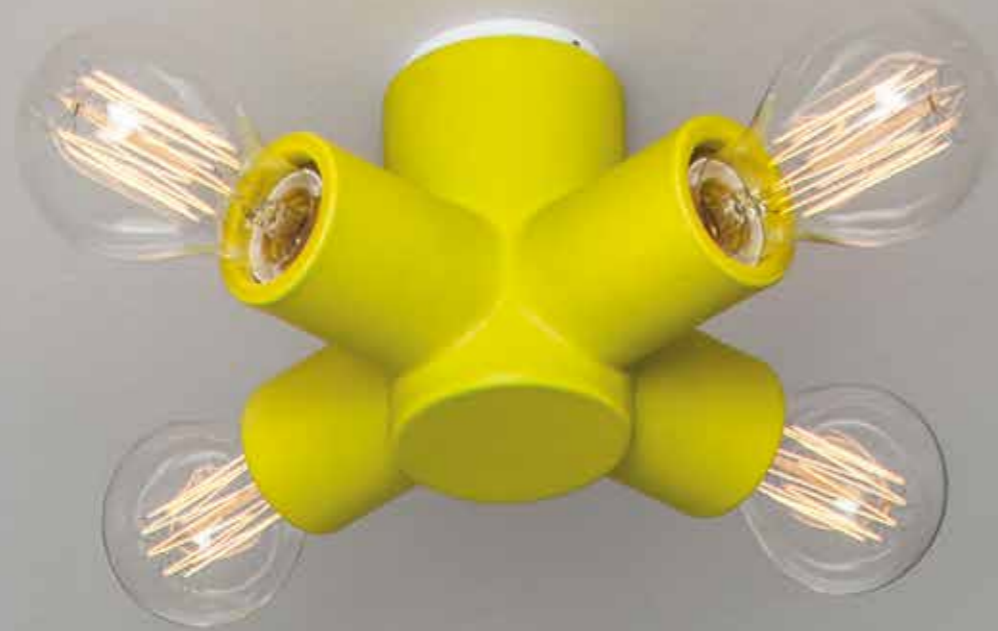

TRAFFIC

IP GRADE
20

MATERIALS
Slip cast ceramics,
metal base.
Ceramica bianca,
base in metallo.

COLOURS IN PHOTO
acid matt 79
orange matt 80
moka matt 70

COLOUR CHART
(3)

ARTICLE

1032LP

DIMENSIONS

h 150
depth 140

POWER

2 x E27 max 25w

ARTICLE

1033P

DIMENSIONS

Ø 220
depth 140

POWER

3 x E27 max 25w

1032P

h 220
depth 140

2 x E27 max 25w

ARTICLE

1034P

Ø 220
depth 140

4 x E27 max 25w

1031P

h 150
depth 140

1 x E27 max 25w