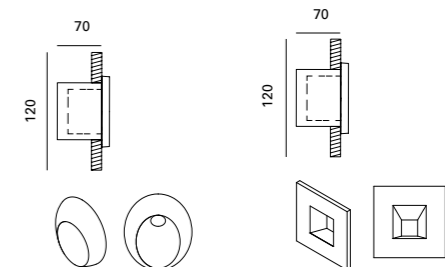

ARTICLE	P150	P140
DIMENSIONS	Ø 180x140 depth 40 wall space Ø 120x70	Ø 165x165 depth 12 wall space Ø 120x70
POWER	LED 1X1,7W or 3,5W for driver remote available also 24v	LED 1X1,7W or 3,5W for driver remote available also 24v