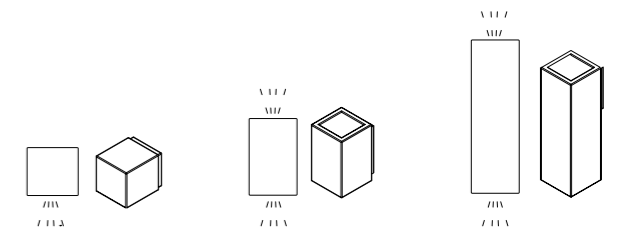

ARTICLE	P121	P123	P126
DIMENSIONS	base 70x70 height 75 depth 90	base 100x75 height 120 depth 90	base 100x75 height 240 depth 90
POWER	LED 1x1,7W or 3,5W driver included	LED 2x1,7W or 3,5W driver included	LED 2x1,7W or 3,5W driver included