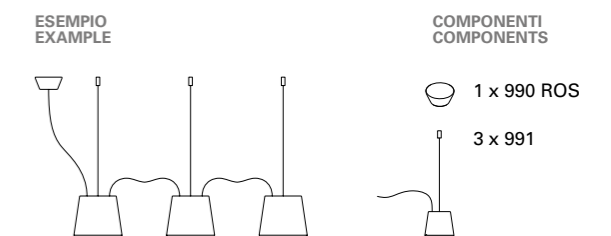

HENRY

IP GRADE
20

MATERIALS
Slip cast ceramics, metal-
aluminium components
Ceramica bianca, componenti in
metallo e alluminio

COLOURS IN PHOTO
smalto bianco 8
moka matt 70
grau matt 71
nero matt 58

COLOUR CHART
(3)

ELECTRIC CABLE
black
brown
grey

METAL
Brushed copper/ rame spazzolato RMS
Brushed nickel/ nichel spazzolato NCS
Brushed brass/ ottone spazzolato BS
patined copper/ rame patinato RMP

ARTICLE	990	991	990 ROS
DIMENSIONS	base Ø 120 Ø 200 tot.h.max 1500	Ø 200 tot.h.max 1500	Ø 120
POWER	1 x E27 max 25w	1 x E27 max 25w