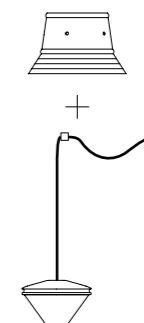

ARTICLE FH13
DIMENSIONS Ø 200
h 220
cable 3000

POWER 1 x E27 max 12w LED

FORI DI USCITA
EXIT HOLES

ARTICLE FH14
DIMENSIONS base Ø 130
depth 60

FH14.3
FH14.6
FH14.9