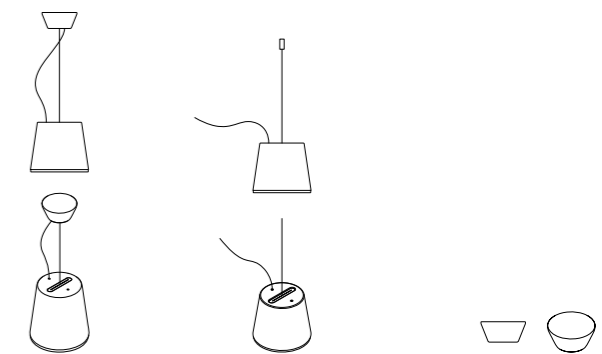

ARTICLE	990	991	990 ROS
DIMENSIONS	base Ø 120 Ø 200 tot.h.max 1500	Ø 200 tot.h.max 1500	Ø 120
POWER	1 x E27 max 25w	1 x E27 max 25w