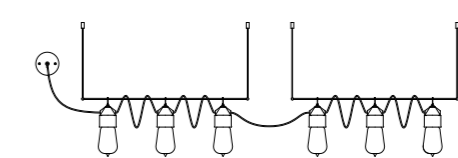

ESEMPIO
EXAMPLE