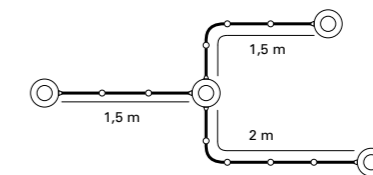

CHAPEAU!

Esterno / Outdoor

IP GRADE
55

MATERIALS
Copper, aluminium, steel
Tuscan maiolica, blown glass.
Rame, alluminio e acciaio,
Maiolica toscana, vetro soffiato.

GLASS
trasparente
acqua
whisky
bianco

FLEXTUBE
natural copper / rame naturale RMN*
patined copper / rame invecchiato RMP
steel / acciaio ACC

* : this colour will age outdoor
all'esterno questo colore scurirà.

METAL (base)
natural copper / rame naturale RMN*
patined copper / rame invecchiato RMP
anodized aluminium / alluminio anodizzato ALL

ARTICLE	1020	1020/20	1027	1025
DIMENSIONS	glass Ø 130 depth 150	glass Ø 130 plate Ø 200 depth 190	base Ø 130 depth 120	Ø 20 h 23
POWER	1x E27 max 15w (max Ø 60 x h.115) FORI DI USCITA EXIT HOLES	1x E27 max 15w (max Ø 60 x h.115) FORI DI USCITA EXIT HOLES	1x GU10 max 9W FORI DI USCITA EXIT HOLES	FLEX TUBE
	1020.1 1020.2 1020.2L 1020.3	1020/20.1 1020/20.2 1020/20.2L 1020/20.3	1027.1 1027.2 1027.2L 1027.3	

ESEMPIO
EXAMPLE