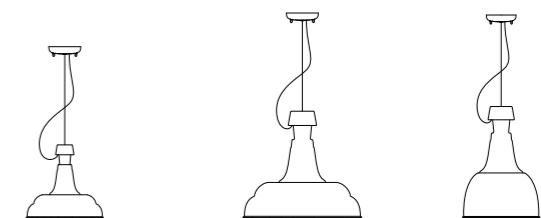

ARTICLE	821	822	826G
DIMENSIONS	base Ø 120 plate Ø 270 h 280 tot.h.max 1500	base Ø 120 plate Ø 470 h 450 tot.h.max 1500	base Ø 120 plate Ø 340 h 500 tot.h.max 1500
POWER	1 x E27 max 25w	1 x E27 max 25w	1 x E27 max 25w