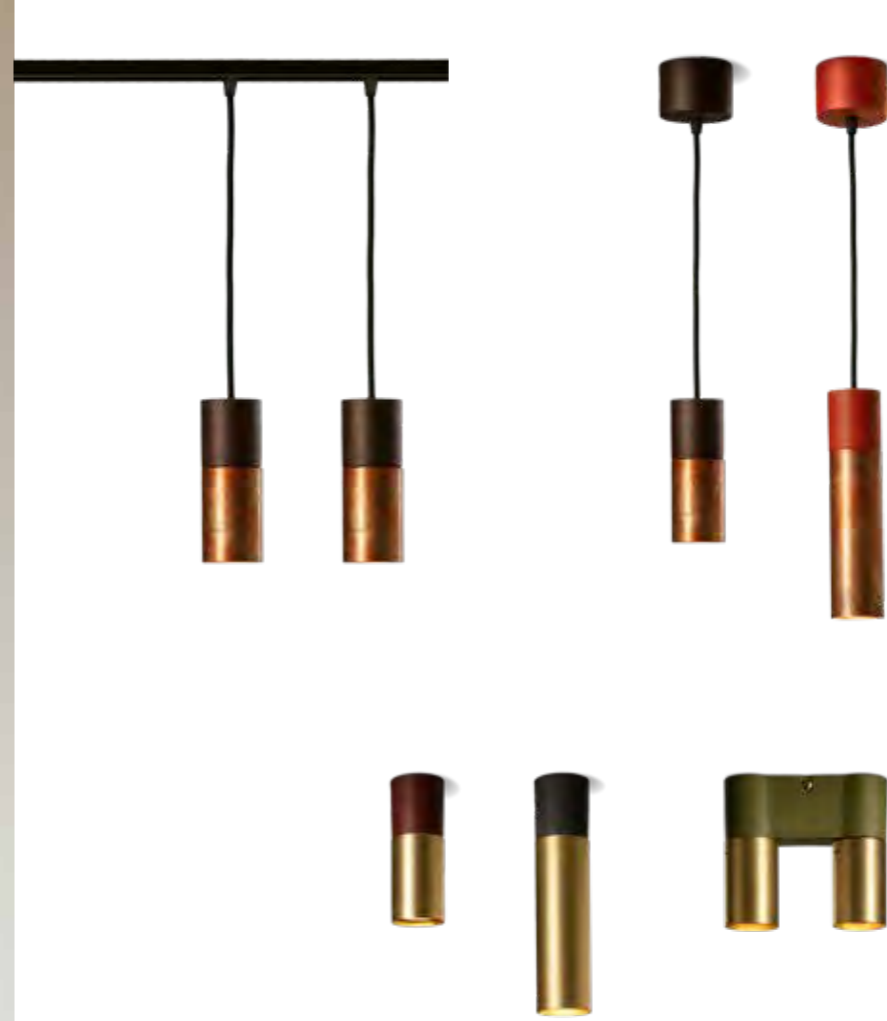

COLOURS IN PHOTO
 100 Smalto Bronzo
 101 Beton matt

METAL
 black/nero NB

ARTICLE

1251

DIMENSIONS

base Ø 95
Ø 175
h/depth 150

POWER

1 x GU10 max 10w or
1 x E27 max 15w