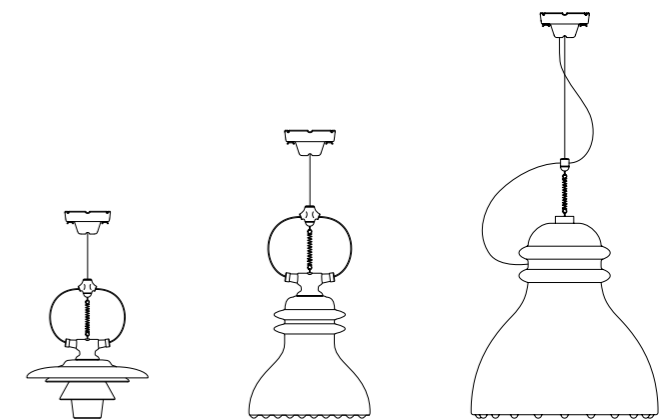

ARTICLE	953BS	955BS	955G
DIMENSIONS	base Ø 115 Ø 270 h 180 tot.h.max 1500	base Ø 115 Ø 210 h 275 tot.h.max 1500	base Ø 115 Ø 410 h 430 tot.h.max 1500
POWER	1 x E27 max 25W 1 x GU10 max 10W	1 x E27 max 25W	1 x E27 max 25W