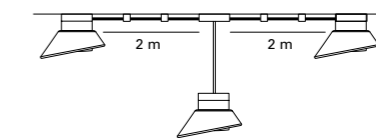

COMPONENTI
COMPONENTS

- 1020/30.1 x 2
- 1021/30.2 x 1
- 1025 x 4
- flex tube x 4 m
- C.AWG.mt x 5 m