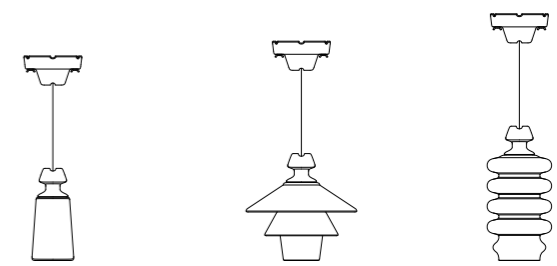

ARTICLE	951S	952S	954/22S
DIMENSIONS	base Ø 115 Ø 75 h 155 tot.h.max 1500	base Ø 115 Ø 160 h 160 tot.h.max 1500	base Ø 115 Ø 110 h 220 tot.h.max 1500
POWER	1 x E27 max 25W 1 x GU10 max 10W	1 x E27 max 25W 1 x GU10 max 10W	1 x E27 max 25W 1 x GU10 max 10W