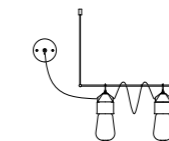

ARTICLE	903	919
DIMENSIONS	Ø 120	length 1000 tot.h.max 1500

IP GRADE
20
44 (with outdoor
neoprene cable)

MATERIALS
Tuscan maiolica, blown glass,
metal-aluminium components.
Maiolica toscana, vetro soffiato,
componenti in metallo e alluminio.

COLOURS IN PHOTO
sugar matt 77

COLOUR CHART
(3)

ELECTRIC CABLE
red
brown
grey
b&w
black
blue

ELECTRIC CABLE
OUTDOOR/ESTERNO
neoprene

METAL
nichel satinato NCS

GLASS
trasparente

ESEMPIO
EXAMPLE