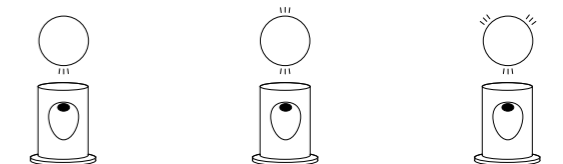

ARTICLE	P211	P212	P213
DIMENSIONS	base Ø 200 height 240	base Ø 200 height 240	base Ø200 height 240
POWER	1x1,7 or 3,5W led available with driver or 24v	2x1,7 or 3,5W led available with driver or 24v	3x1,7 or 3,5W led available with driver or 24v