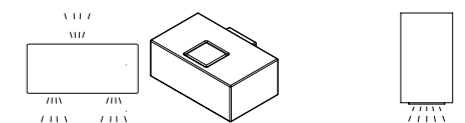

ARTICLE	P127	P124
DIMENSIONS	base 75x75 length 200 h 80 depth 130	base 75x75 h. 130
POWER	LED 3x1,7W or 3,5W driver included	LED 1x1,7W or 3,5W driver included

SQUARE/OVAL

IP GRADE
65

MATERIALS
Natural colour outdoor clays, diffuser.
Terre colorate per esterno, diffusore in pmma