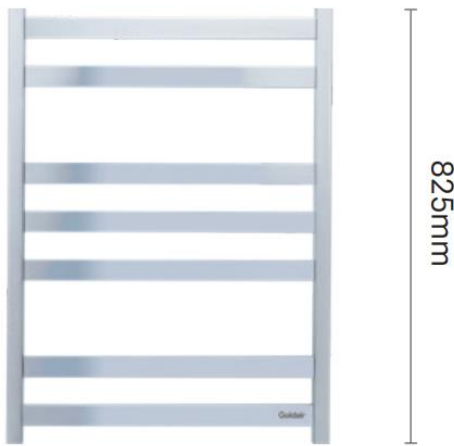

**7 BAR**

Perfect for medium sized bathrooms, our wide spaced rails allow space for even the most luxurious towels.

**IP55**

Goldair Platinum towel rails are rated IP55, allowing for installation in zone 2 of your bathroom.

## TECHNICAL SPECIFICATIONS

- 230-240V – 50 HZ
- 80W, IP55
- 201 Stainless Steel
- Wide profile bars
- Available in Polished or Black (GTRMF7B)
- Compatible with Goldair Towel Rail Timer – GBT100
- Quick connect plug allows for simple pre-wiring either left or right side, concealed or exposed.

825mm

600mm

105mm

\*Dimensions shown are subject to manufacturing tolerance. Always measure the physical product prior to beginning installation.