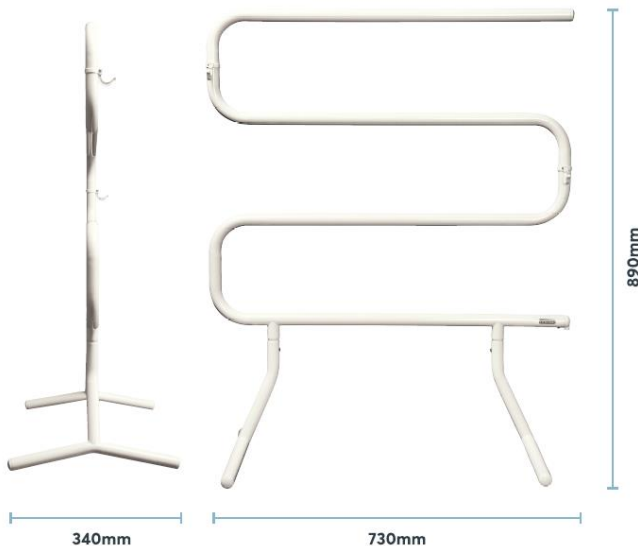

### 4 Bar Free Standing Towel Warmer

Scratch Resistant Finish

Energy Efficient

Handy Drying Hooks

Medium Family-Sized Bathroom

## TECHNICAL SPECIFICATIONS

- 230-240V ~ 50 HZ
- 65-70W
- IPX1
- Stainless Steel
- Handy Drying Hooks
- Compatible with Goldair Towel Rail Timer – GBT100