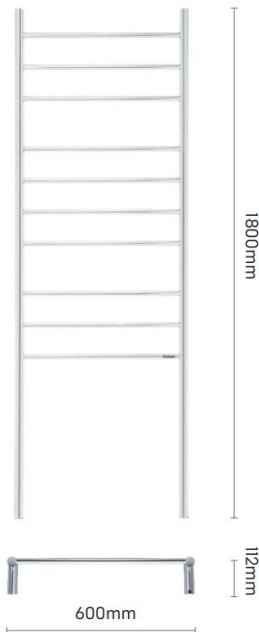

10 BAR

Perfect for large sized bathrooms and ensuite, our wide spaced rails allow space for even the most luxurious towels.

IP55

Goldair Platinum towel rails are rated IP55, allowing for installation in zone 2 of your bathroom.

*QUICK CONNECT CABLE

TECHNICAL SPECIFICATIONS

- 230-240V ~ 50 HZ
- 120W, IP55
- 201 Stainless Steel
- Available in Polished or Black (GTRAR10B)
- Compatible with Goldair Towel Rail Timer (GBT100)
- Quick connect plug allows for simple pre-wiring either left or right side, concealed only.
- Floor mounts can be hidden or exposed.

Dimensions shown are subject to manufacturing tolerance. Always measure the physical product prior to beginning installation.