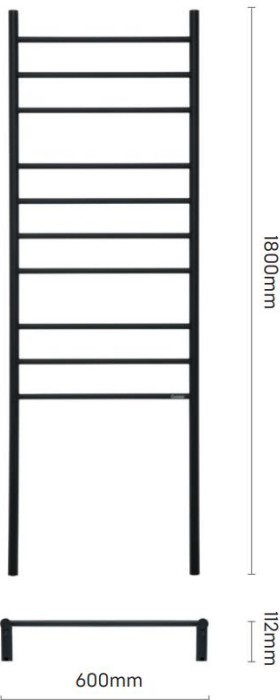

10 BAR

Perfect for large sized bathrooms and ensuite, our wide spaced rails allow space for even the most luxurious towels.

IP55

Goldair Platinum towel rails are rated IP55, allowing for installation in zone 2 of your bathroom.

*QUICK CONNECT CABLE

TECHNICAL SPECIFICATIONS

- 230-240V ~ 50 HZ
- 120W, IP55
- 201 Stainless Steel
- Available in Black or Polished (GTRAR10C)
- Compatible with Goldair Towel Rail Timer (GBT100)
- Quick connect plug allows for simple pre-wiring either left or right side, concealed or exposed.
- Floor mounts can be hidden or exposed.

Dimensions shown are subject to manufacturing tolerance. Always measure the physical product prior to beginning installation.