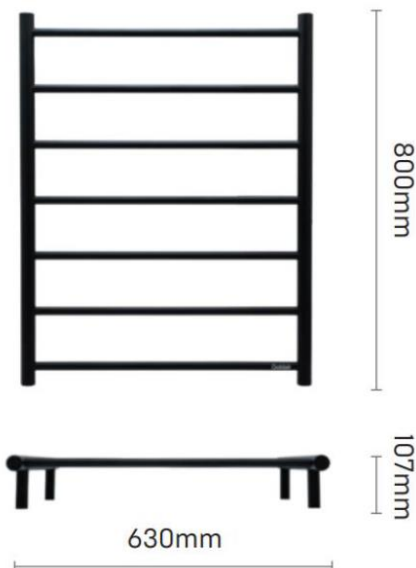

Goldair Classic Towel Rail

BAR

Perfect for medium sized bathrooms, our classic design allows space for multiple towels.

IP55

Goldair towel rails are rated IP55, allowing for installation in zone 2 of your bathroom.

*QUICK CONNECT CABLE

TECHNICAL SPECIFICATIONS

- 230-240V ~ 50 HZ
- 85W, IP55
- 201 Stainless Steel
- Compatible with Goldair Towel Rail Timer – GBT100
- Quick connect plug allows for simple pre-wiring either left or right side, concealed or exposed.