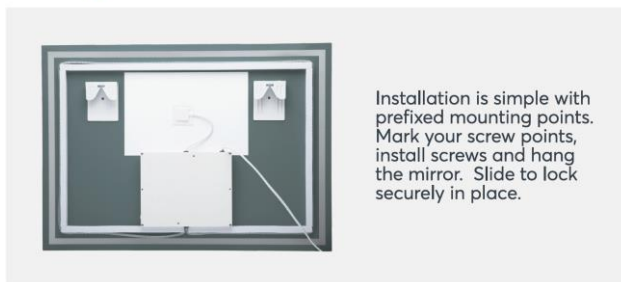

Rectangle LED Mirror with Demister

Lighting options

Create the perfect lighting for every situation by switching between warm, cool and daylight modes. Dimmable to the perfect level and a memory function to ensure its set just how you like it.

Warm White

Create a warm ambient glow with the LED's set to warm white tones.

Cool White

Switch to cool white for functional lighting when you need it.

Easy Installation

Installation is simple with prefixed mounting points. Mark your screw points, install screws and hang the mirror. Slide to lock securely in place.

700mm

500mm

TECHNICAL SPECIFICATIONS

- 220-240V – 50/60 Hz
- 43W
- IP44
- Demister to keep mirror defogged
- Dimmable LED light
- Memory function to keep previous settings
- Colour changing LEDs – white scale
- Touch button on mirror to filter through settings
- Easy installation with pre-fixed mounting points. Put screws into wall in desired position and slide onto mounts to lock into place.