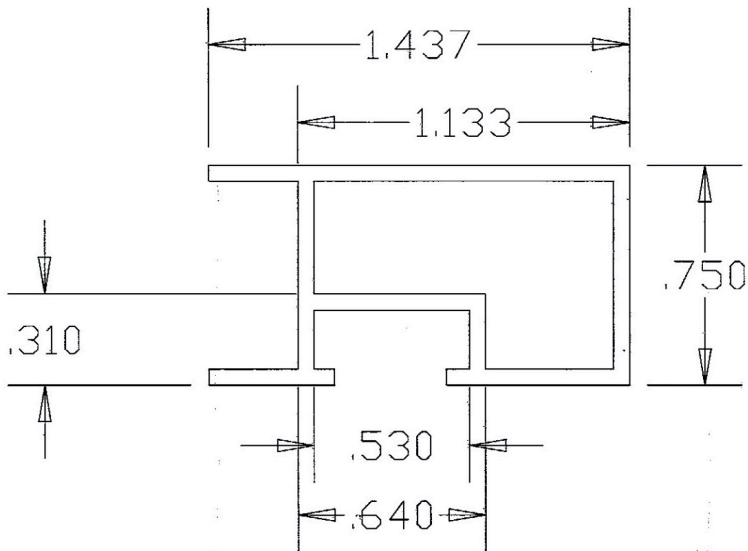

**Aluminum Frame in 10 Foot Length or Cut to Size**

**Aluminum Framing  
Price per Foot**

Quantity in Feet	Price Per Foot
10-50	<b>\$2.90</b>
60-150	<b>\$2.20</b>
160+	<b>\$1.50</b>

**Frame Dimensions in Inches**