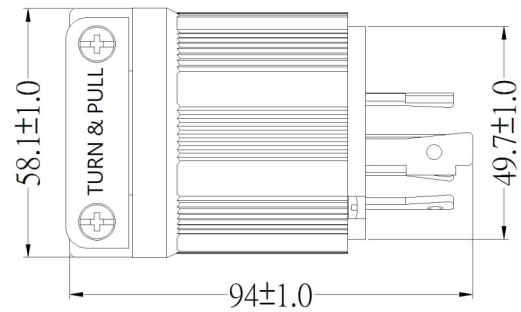

NEMA L15-30 Locking Plug

Technical Datasheet

Product Specifications	
Product Item	Twist-Lock Plug
Wiring Scheme	3 Pole, 4 Wire Grounding
Amperage	30A
Voltage	250V AC
NEMA Configuration	L15-30P
Color	Black
Blade Holder Material	Gray Polycarbonate
Terminal Retainer Material	Clear Polycarbonate
Housing Material	Black Nylon
Cord Clamp Material	Black Nylon
Blade Material	Brass
Terminal Screw Material	#10-32 solid brass
Ground Screw Material	#10-32 solid brass (Green)
Listings	UL/cUL E237606